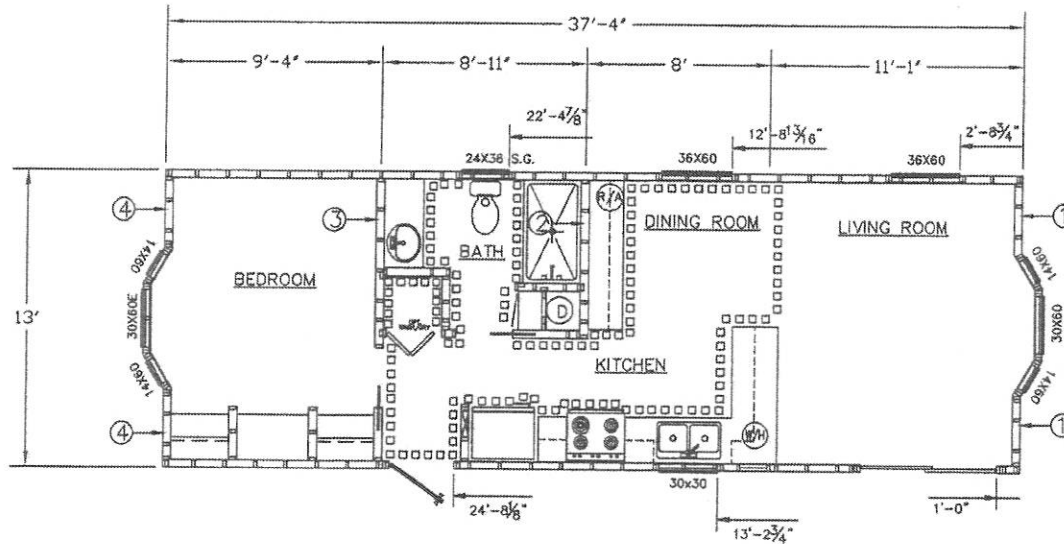

13' WIDE HOME  
SIDEWALL HEIGHT 8'-0"

FRONT 

Std. Plan -

ZONE 1	SW#1			SW#4
ZONE 2	SW#1	SW#2	SW#3	SW#4
ZONE 3	SW#1	SW#2	SW#3	SW#4

VISION - EXPERIENCE - INTEGRITY - BUILDING YOUR FUTURE

**TownHomes**  
P.O. BOX 1059  
LAKE CITY, FLORIDA  
32056

Date: 9-24-13		Revisions	Cad#: 1300A5
Dr'n: ROB			
Parent: NEW			
Code: T(13)		ALT#5	
ZONE <b>1</b>	ZONE <b>2</b>	ZONE <b>3</b>	Model: 1300-291 Print: 485 SQ.FT. SALES