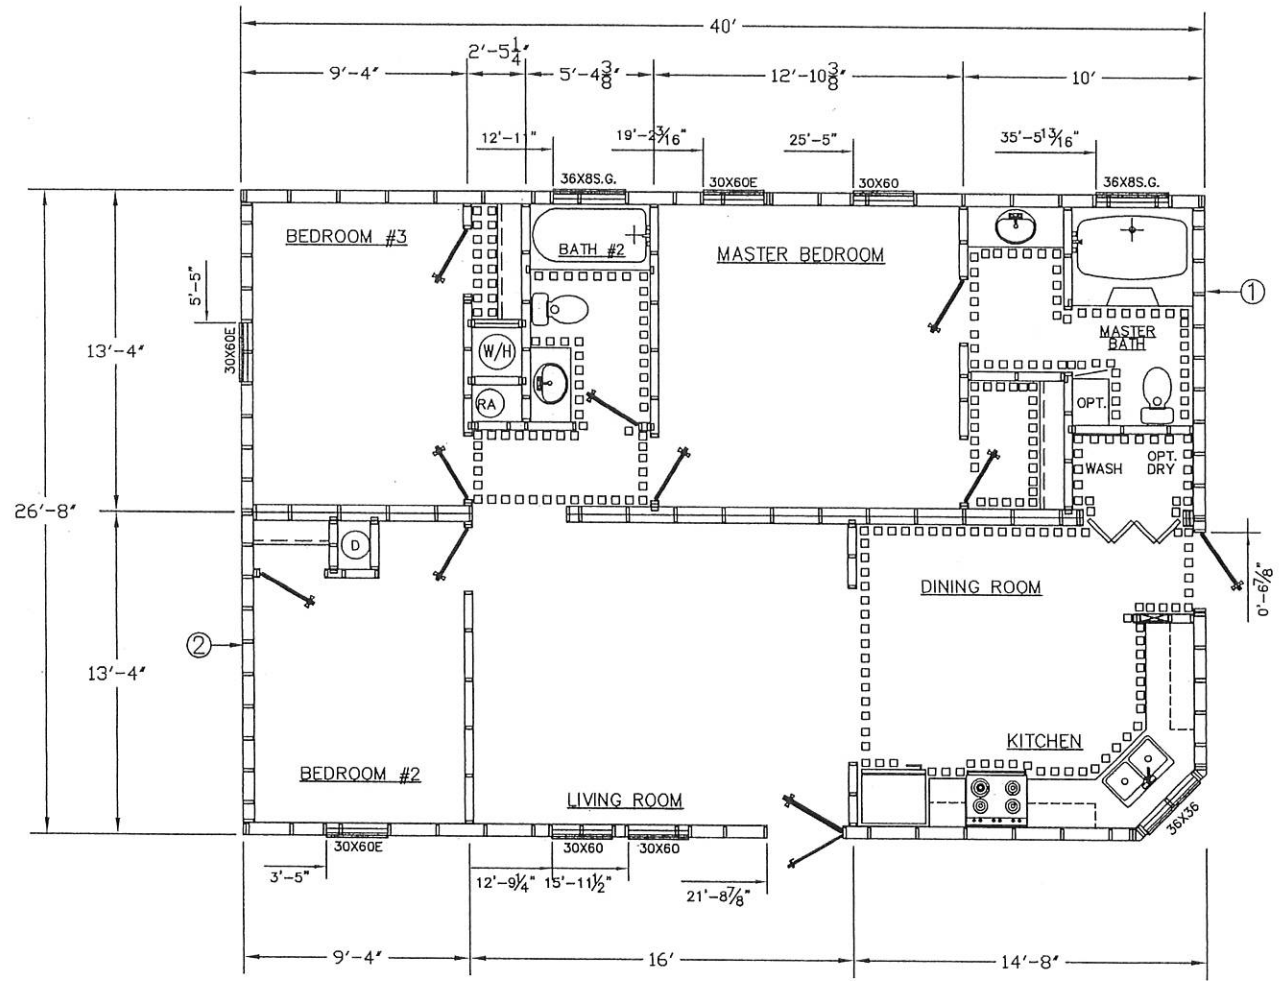

8" WIDE HOME
WALL HEIGHT 8'-0"

FRONT

*WINDOW MEASUREMENTS FROM BACK OF HOUSE

ZONE 1	SW#1	SW#2
ZONE 2	SW#1	SW#2
ZONE 3	SW#1	SW#2

TownHomes
P.O. BOX 1059
LAKE CITY, FLORIDA
32056

VISION - EXPERIENCE - INTEGRITY - BUILDING YOUR FUTURE

Date: 8-11-10

Dr'n: ROB

Parent: NEW

Code: T (10)

Revisions		Cad#: 2859A
8-12-10		
Model: 2859-256		
Print: 1067 SQ.FT.		