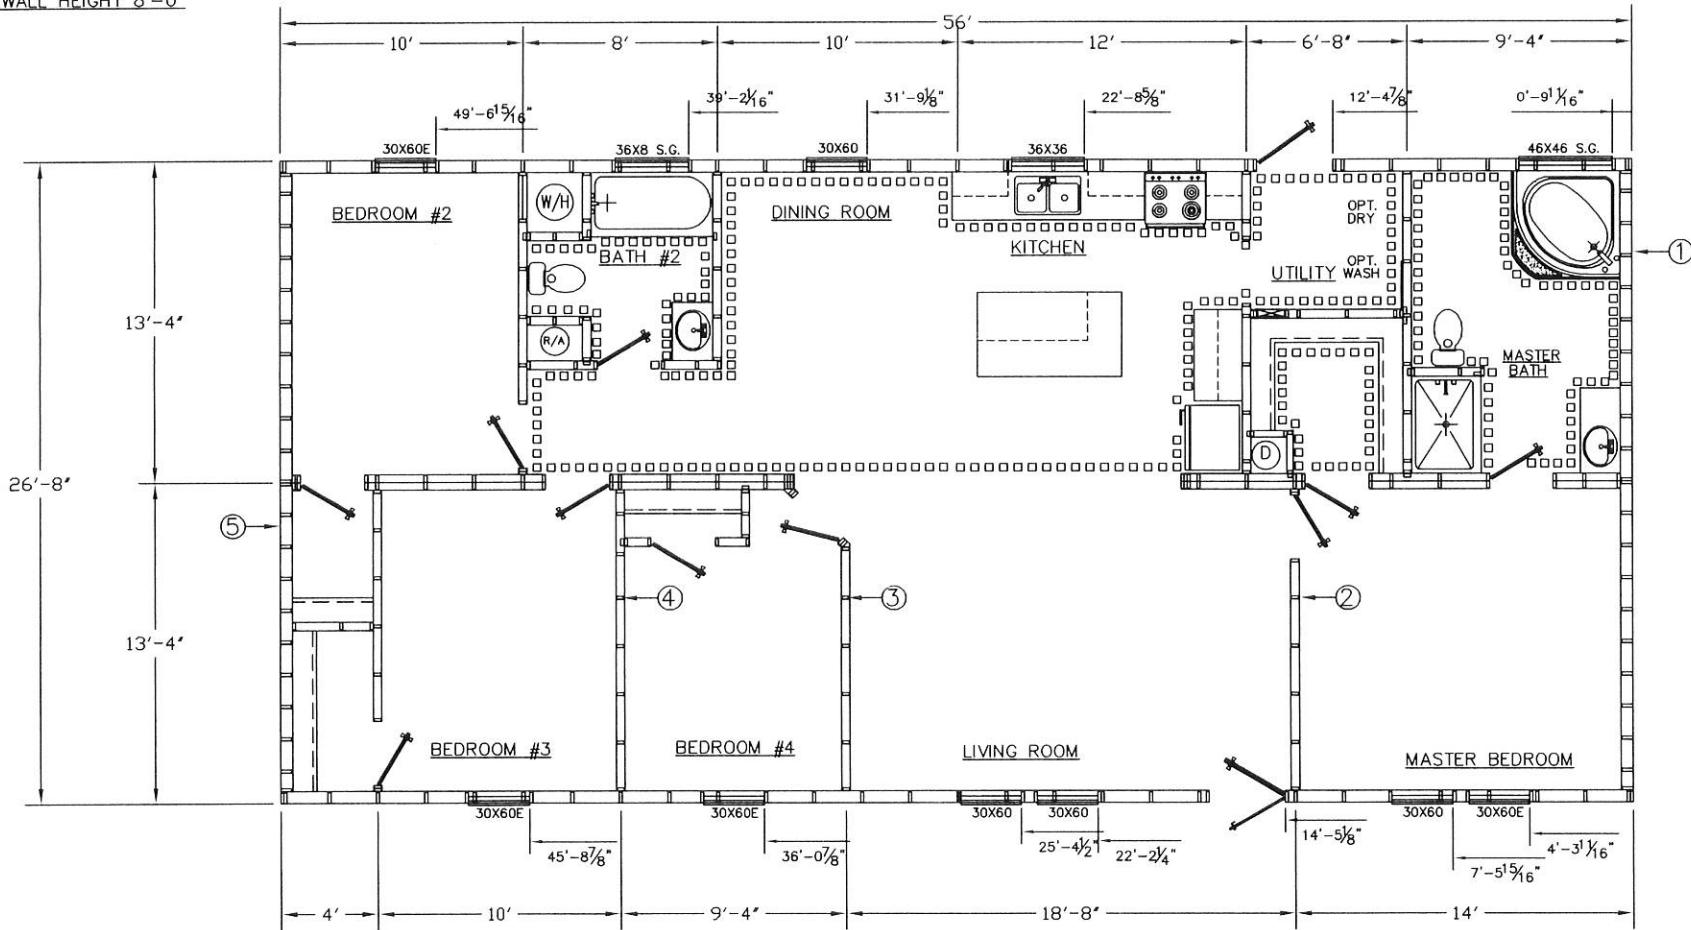

26'-8" WIDE HOME
SIDEWALL HEIGHT 8'-0"

FRONT

ZONE 1	SW#1				SW#5
ZONE 2	SW#1				SW#5
ZONE 3	SW#1	SW#2	SW#3	SW#4	SW#5

TownHomes
P.O. BOX 1059
LAKE CITY, FLORIDA
32056

Date: 8-27-09	Revisions	Cad#: 2843A
Dr'n: ROB	9-24-09	
Parent: NEW	12-14-09	
Code: T (09)		
ZONE 1	ZONE 2	ZONE 3
Model: 2843-226	Print: 1493 SQ.FT. SALES	