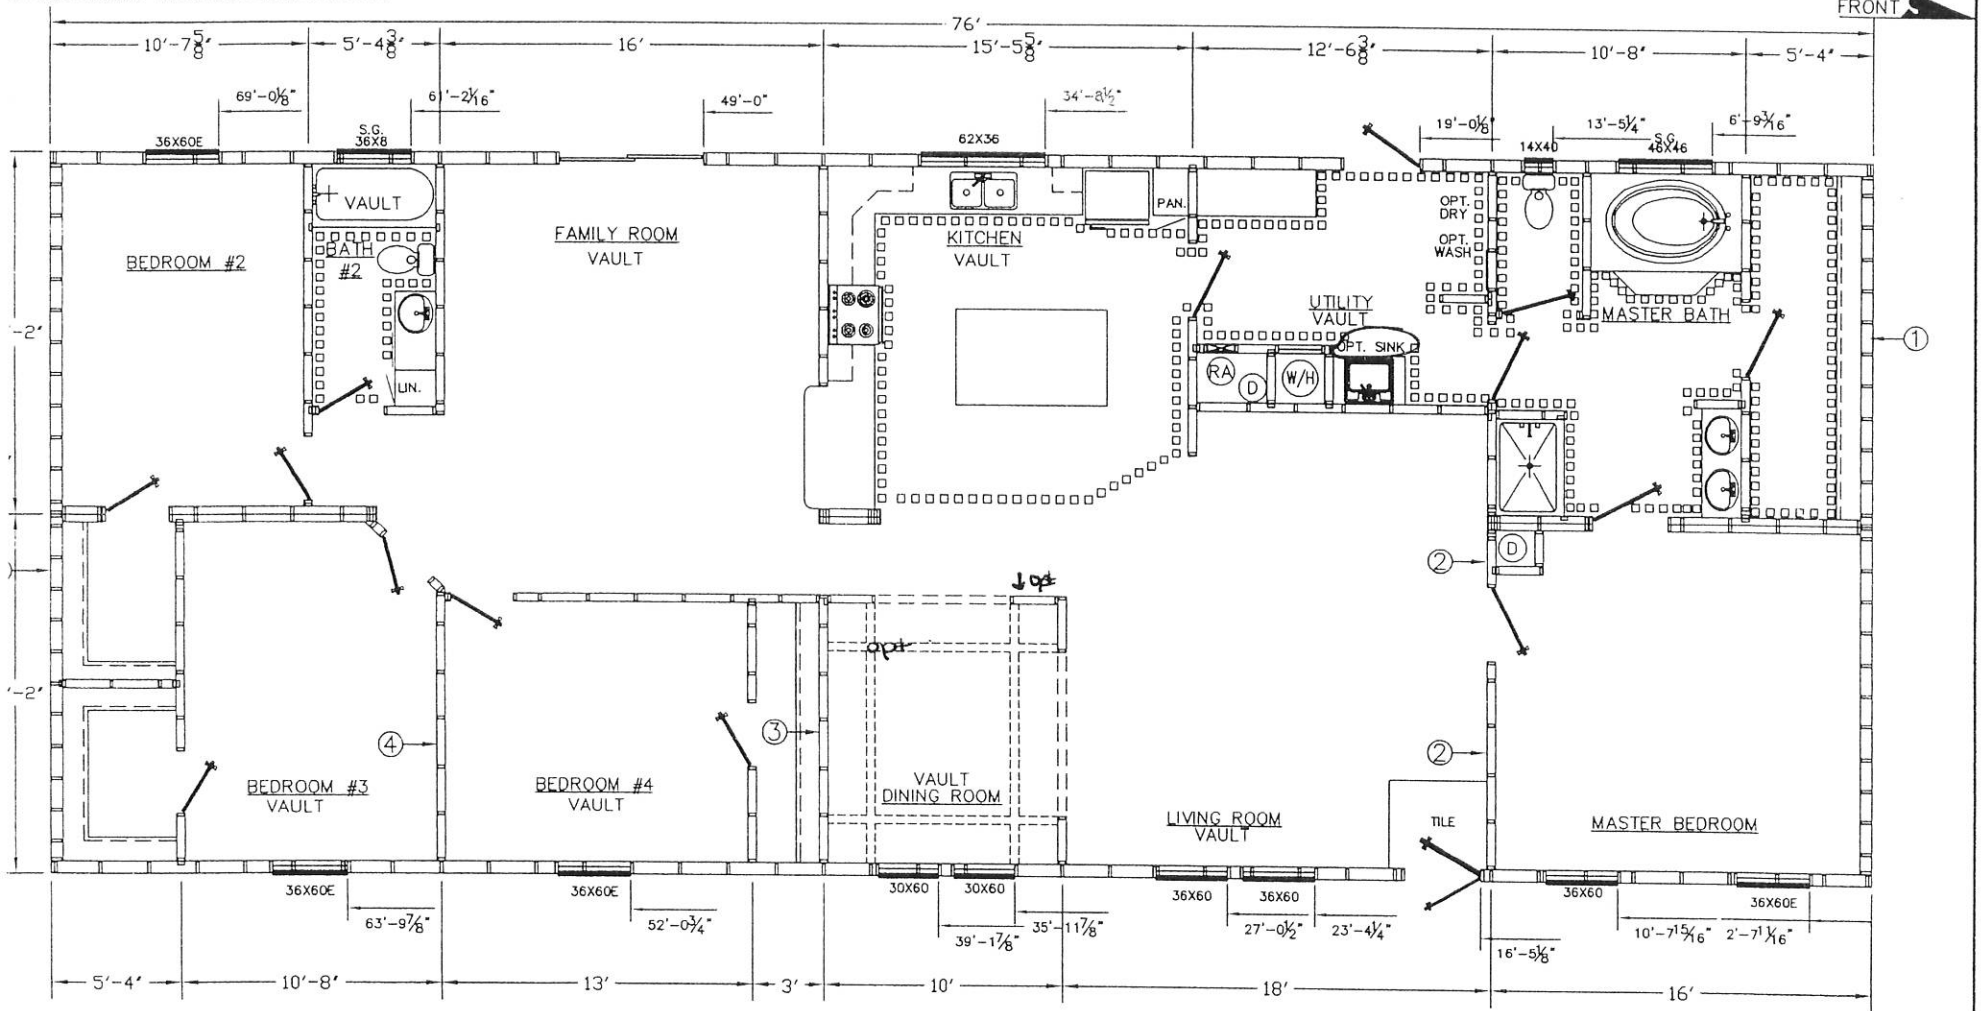

4" WIDE HOME SIDEWALL HEIGHT 8'-0"

ZONE 1	SW#1				SW#5
ZONE 2	SW#1	SW#2	SW#3	SW#4	SW#5
ZONE 3	SW#1	SW#2	SW#3	SW#4	SW#5

TownHomes
VISION - EXPERIENCE - INTEGRITY - BUILDING YOUR FUTURE

TownHomes
P.O. BOX 1059
LAKE CITY, FLORIDA
32056

Date: 4-6-11		Revisions		Cad#: 3294A
Dr'n: ROB	4-25-11	8-18-11		
Parent: NEW				
Code: T (11)				
ZONE 1	ZONE 2	ZONE 3	Model: 3294-268	Print: 2305 SQ.FT. SALES