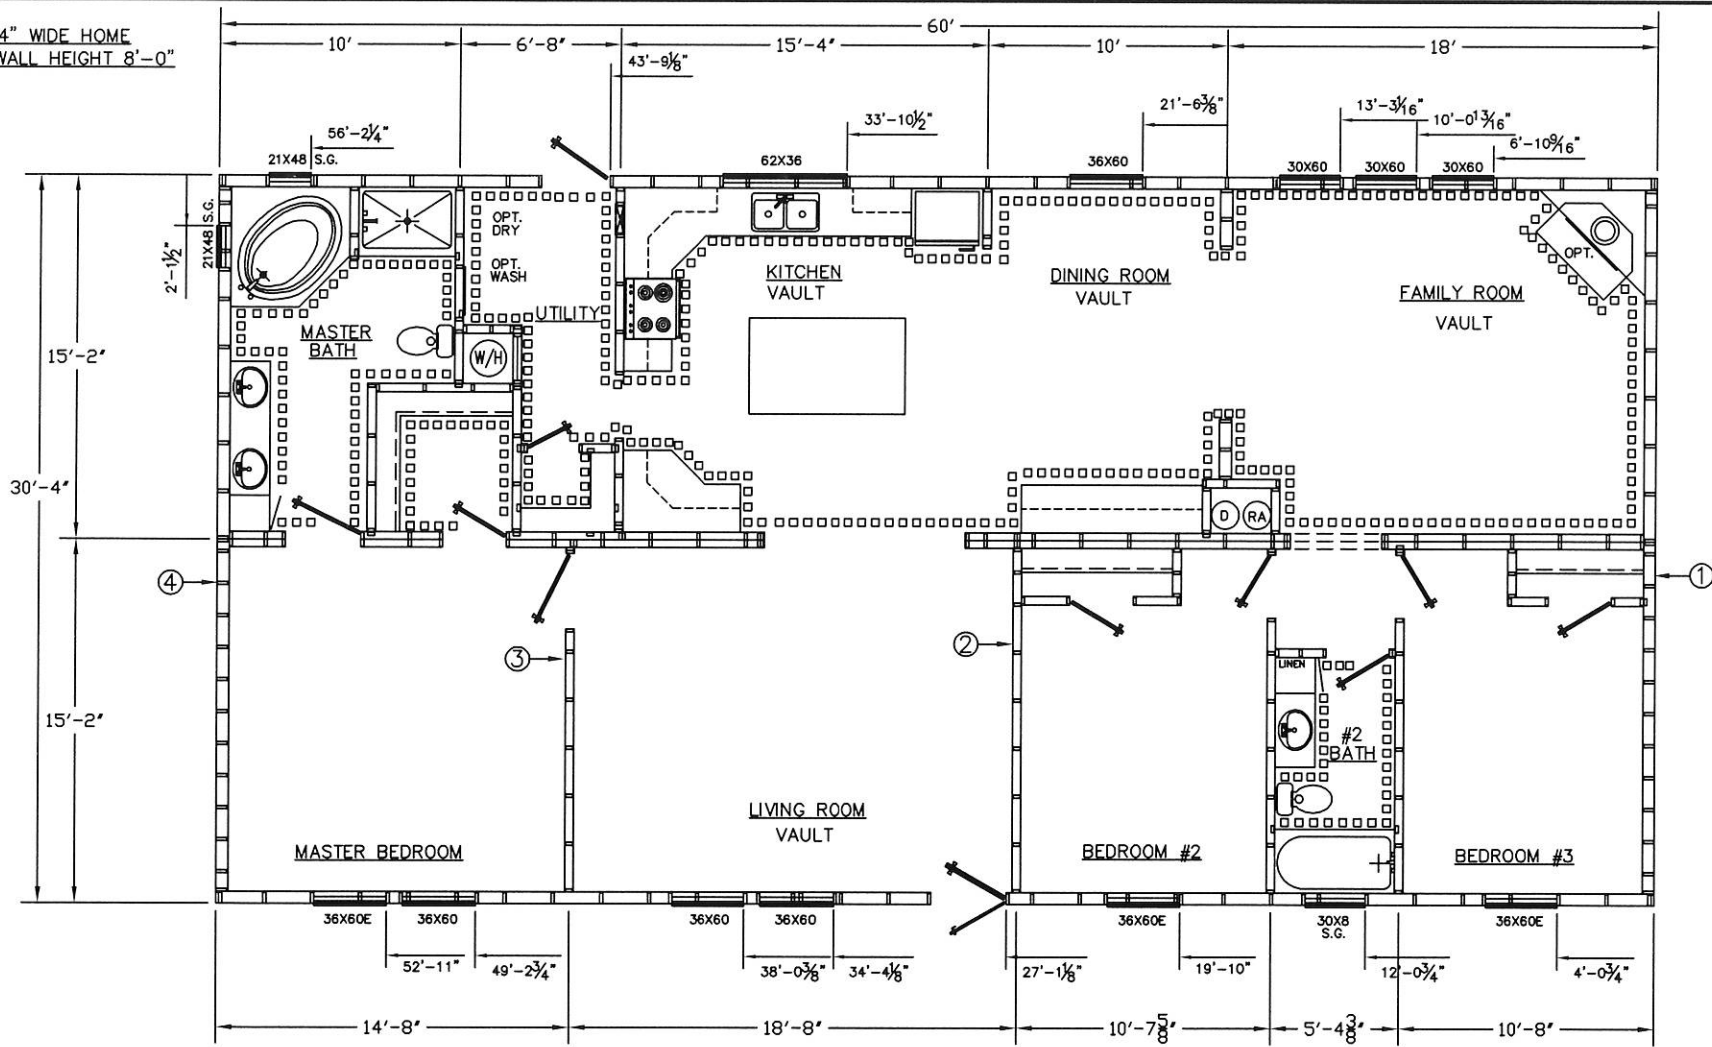

30'-4" WIDE HOME  
SIDEWALL HEIGHT 8'-0"

FRONT

ZONE 1	SW#1			SW#4
ZONE 2	SW#1			SW#4
ZONE 3	SW#1	SW#2	SW#3	SW#4

TownHomes  
P.O. BOX 1059  
LAKE CITY, FLORIDA  
32056

Date: 1-5-11	Revisions		Cad#: 3292A
Dr'n: ROB	1-24-11	6-3-11	
Parent: NEW			
Code: T (11)			
Model: 3292-265	Print: 1820 SQ.FT. SALES		