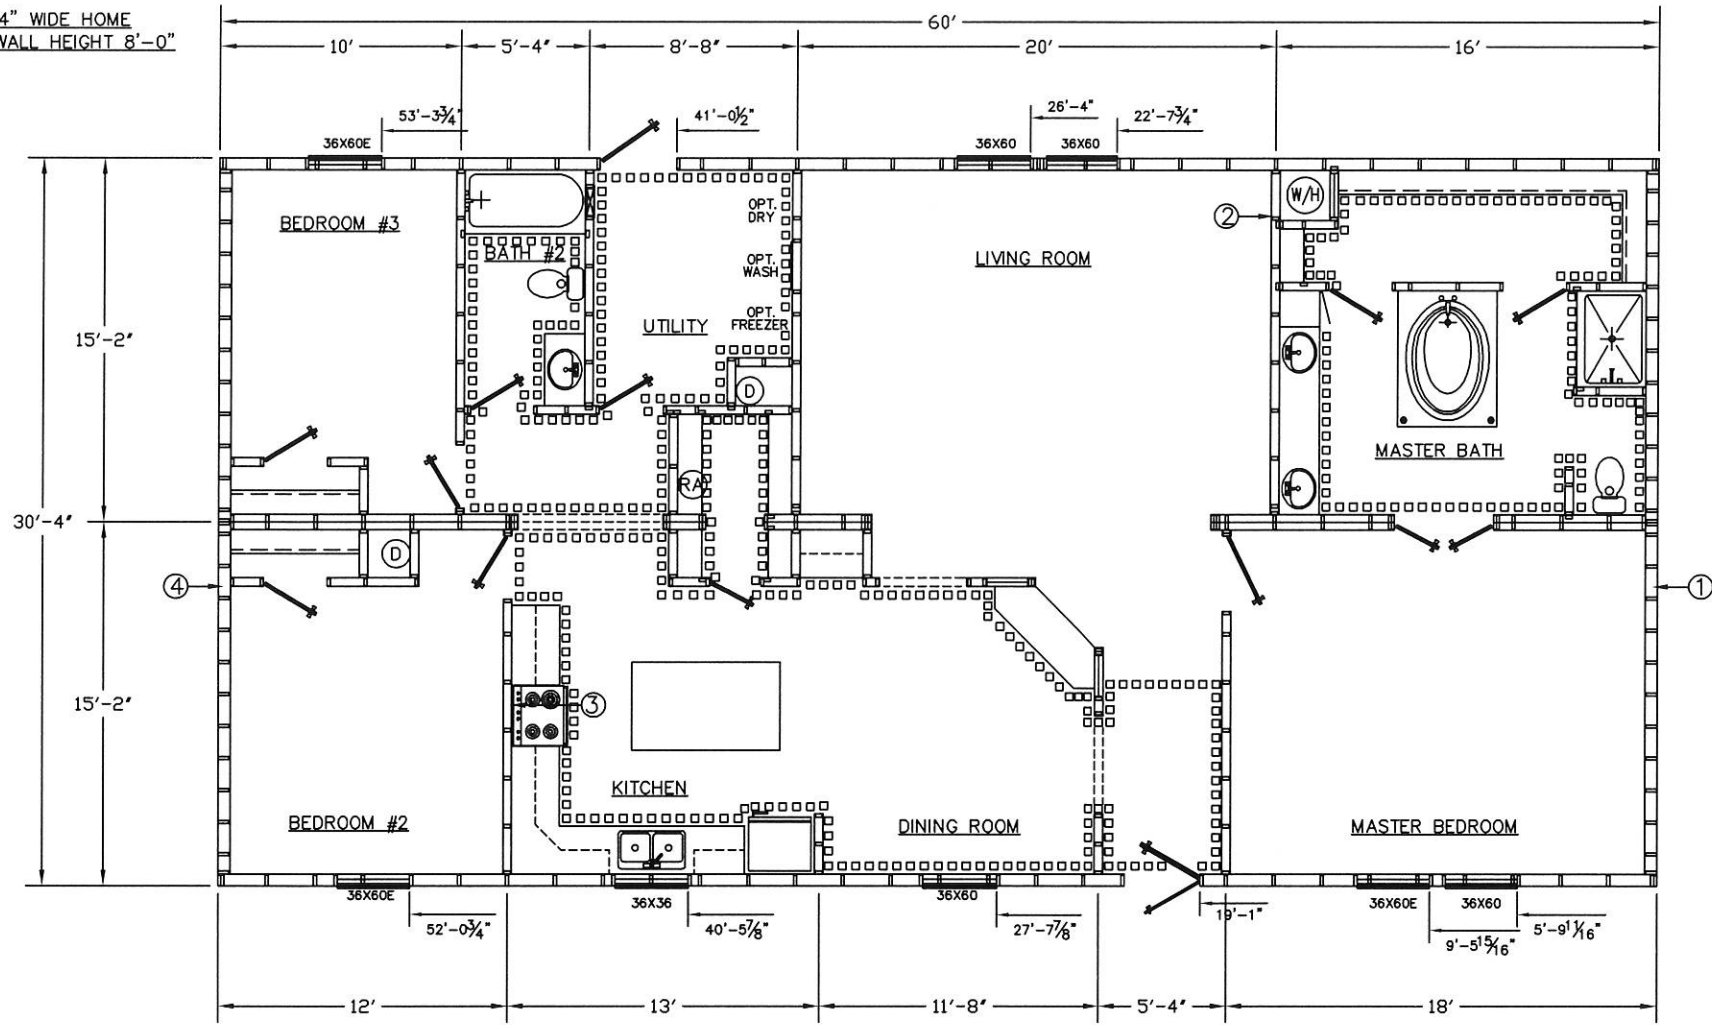

30'-4" WIDE HOME
SIDEWALL HEIGHT 8'-0"

FRONT 

ZONE 1	SW#1			SW#4
ZONE 2	SW#1			SW#4
ZONE 3	SW#1	SW#2	SW#3	SW#4

TownHomes
VISION - EXPERIENCE - INTEGRITY - BUILDING YOUR FUTURE

TownHomes
P.O. BOX 1059
LAKE CITY, FLORIDA
32056

Date: 1-12-11		Revisions		Cad#: 3290A
Dr'n: ROB	5-3-11			
Parent: NEW	9-28-11			
Code: T (11)				
1	2	3	Model: 3290-263	Print: 1820 SQ.FT. SALES