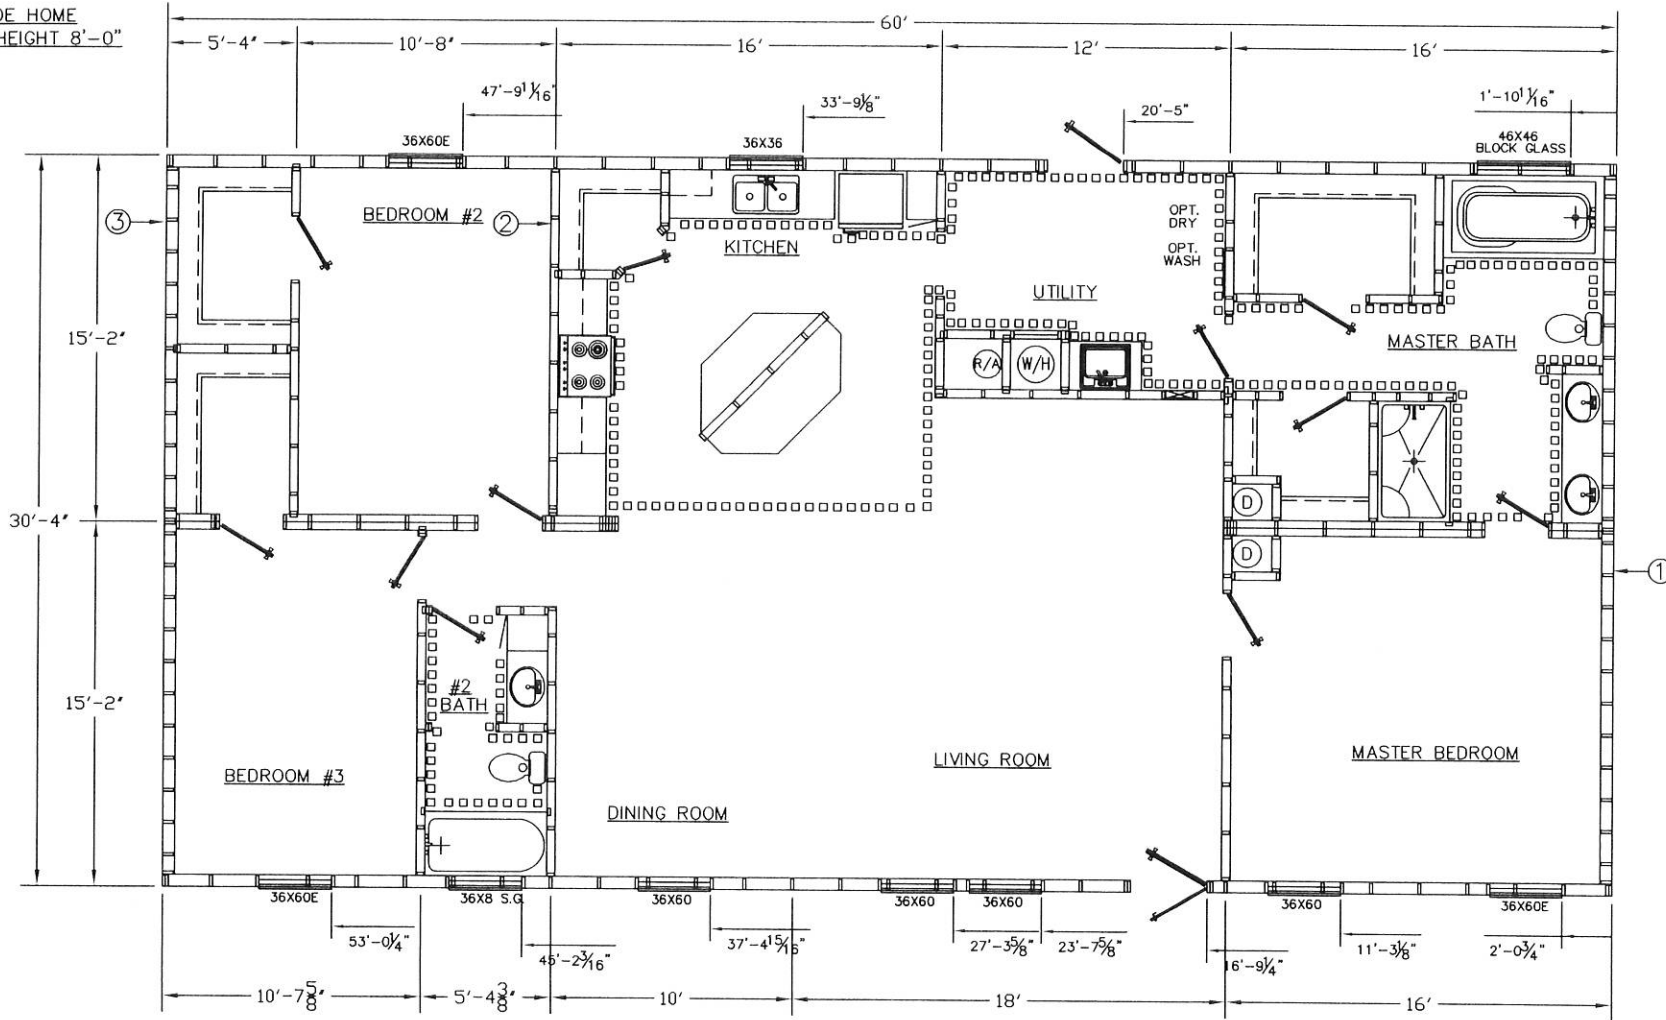

30'-4" WIDE HOME
SIDEWALL HEIGHT 8'-0"

FRONT

ZONE 1	SW#1		SW#3
ZONE 2	SW#1		SW#3
ZONE 3	SW#1	SW#2	SW#3

TownHomes
P.O. BOX 1059
LAKE CITY, FLORIDA
32056

Date: 7-29-09	Revisions	Cad#: 3271A
Dr'n: ROB	8-12-09	
Parent: NEW		
Code: T (09)		
ZONE 1	ZONE 2	ZONE 3
1	2	3
Model: 3271-223	Print: 1820 SQ.FT. SALES	