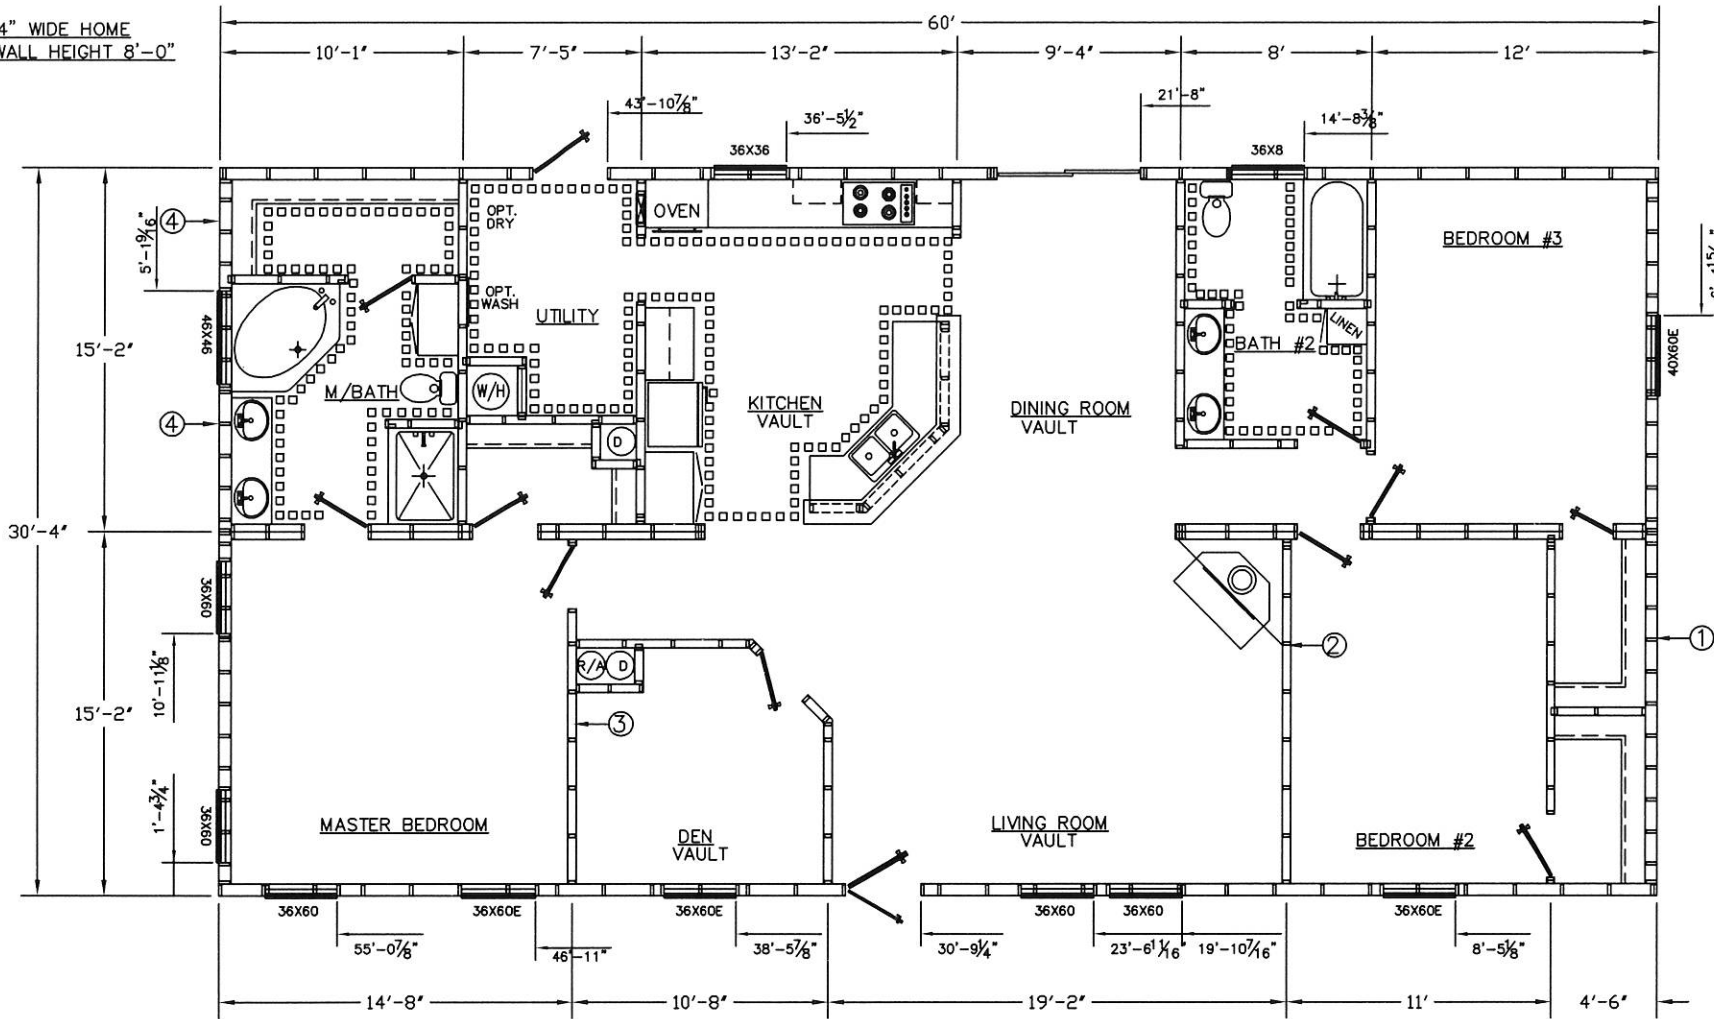

30'-4" WIDE HOME
SIDEWALL HEIGHT 8'-0"

FRONT

ZONE 1	SW#1			SW#4
ZONE 2	SW#1	SW#2		SW#4
ZONE 3	SW#1	SW#2	SW#3	SW#4

TownHomes
P.O. BOX 1059
LAKE CITY, FLORIDA
32056

Date: 6-24-08	Revisions		Cad#: 3257A
Dr'n: ROB	7-8-08	8-17-11	
Parent: NEW			
Code: T (09)			
ZONE 1	ZONE 2	ZONE 3	Model: 3257-201
1	2	3	Print: 1820 SQ.FT. SALES