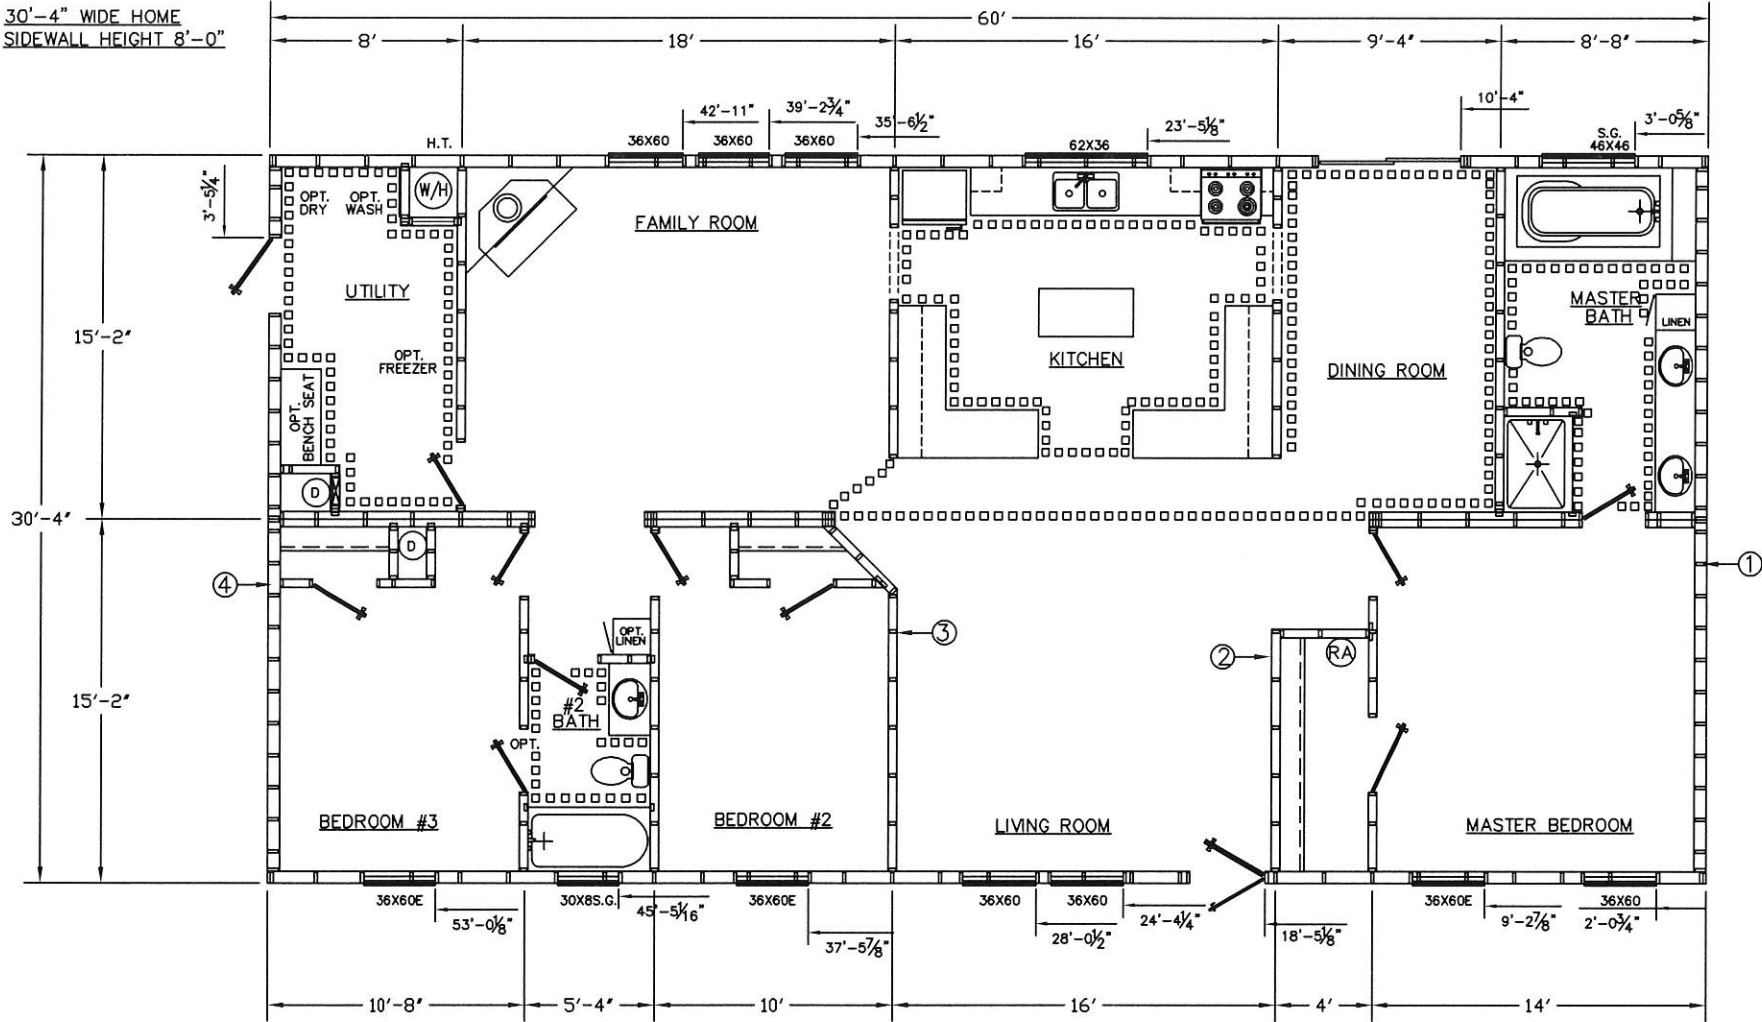

30'-4" WIDE HOME
SIDEWALL HEIGHT 8'-0"

FRONT 

| | | | | |
|--------|------|------|------|------|
| ZONE 1 | SW#1 | | | SW#4 |
| ZONE 2 | SW#1 | SW#2 | SW#3 | SW#4 |
| ZONE 3 | SW#1 | SW#2 | SW#3 | SW#4 |

VISION - EXPERIENCE - INTEGRITY - BUILDING YOUR FUTURE

TownHomes
P.O. BOX 1059
LAKE CITY, FLORIDA
32056

| | | | |
|------------------|------------------|------------------|--------------------------|
| Date: 1-30-13 | | Revisions | Cad#: 32124A |
| Dr'n: ROB | | | |
| Parent: NEW | | | |
| Code: T (13) | | | |
| ZONE 1 | ZONE 2 | ZONE 3 | Model: 32124-338 |
| | | | Print: 1820 SQ.FT. SALES |