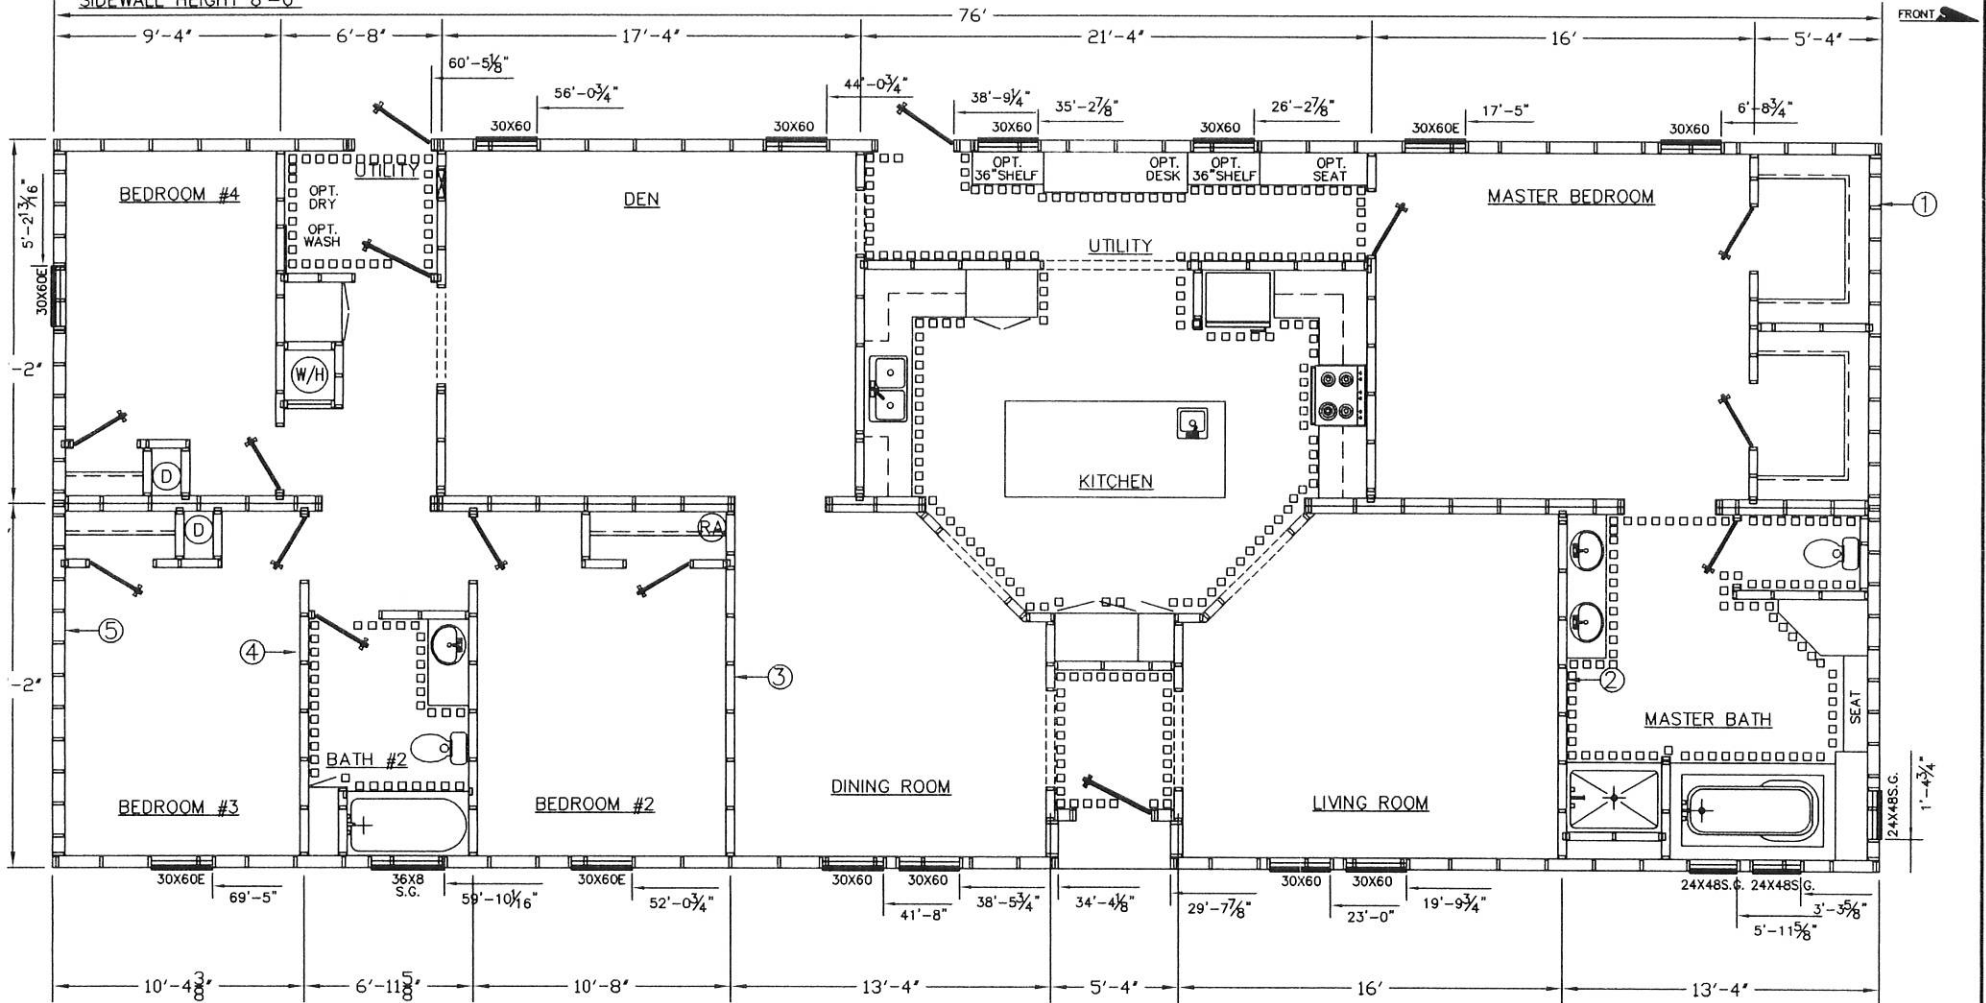

30'-4" WIDE HOME
SIDEWALL HEIGHT 8'-0"

ZONE 1	SW#1				SW#5
ZONE 2	SW#1	SW#2	SW#3	SW#4	SW#5
ZONE 3	SW#1	SW#2	SW#3	SW#4	SW#5

TownHomes
P.O. BOX 1059
LAKE CITY, FLORIDA
32056

Date: 11-5-12	Revisions	Cad#: 32118A
Dr'n: ROB		
Parent: NEW		
Code: T (13)		
ZONE 1 1	ZONE 2 2	ZONE 3 3
Model: 32118-329	Print: 2305 SQ.FT. SALES	