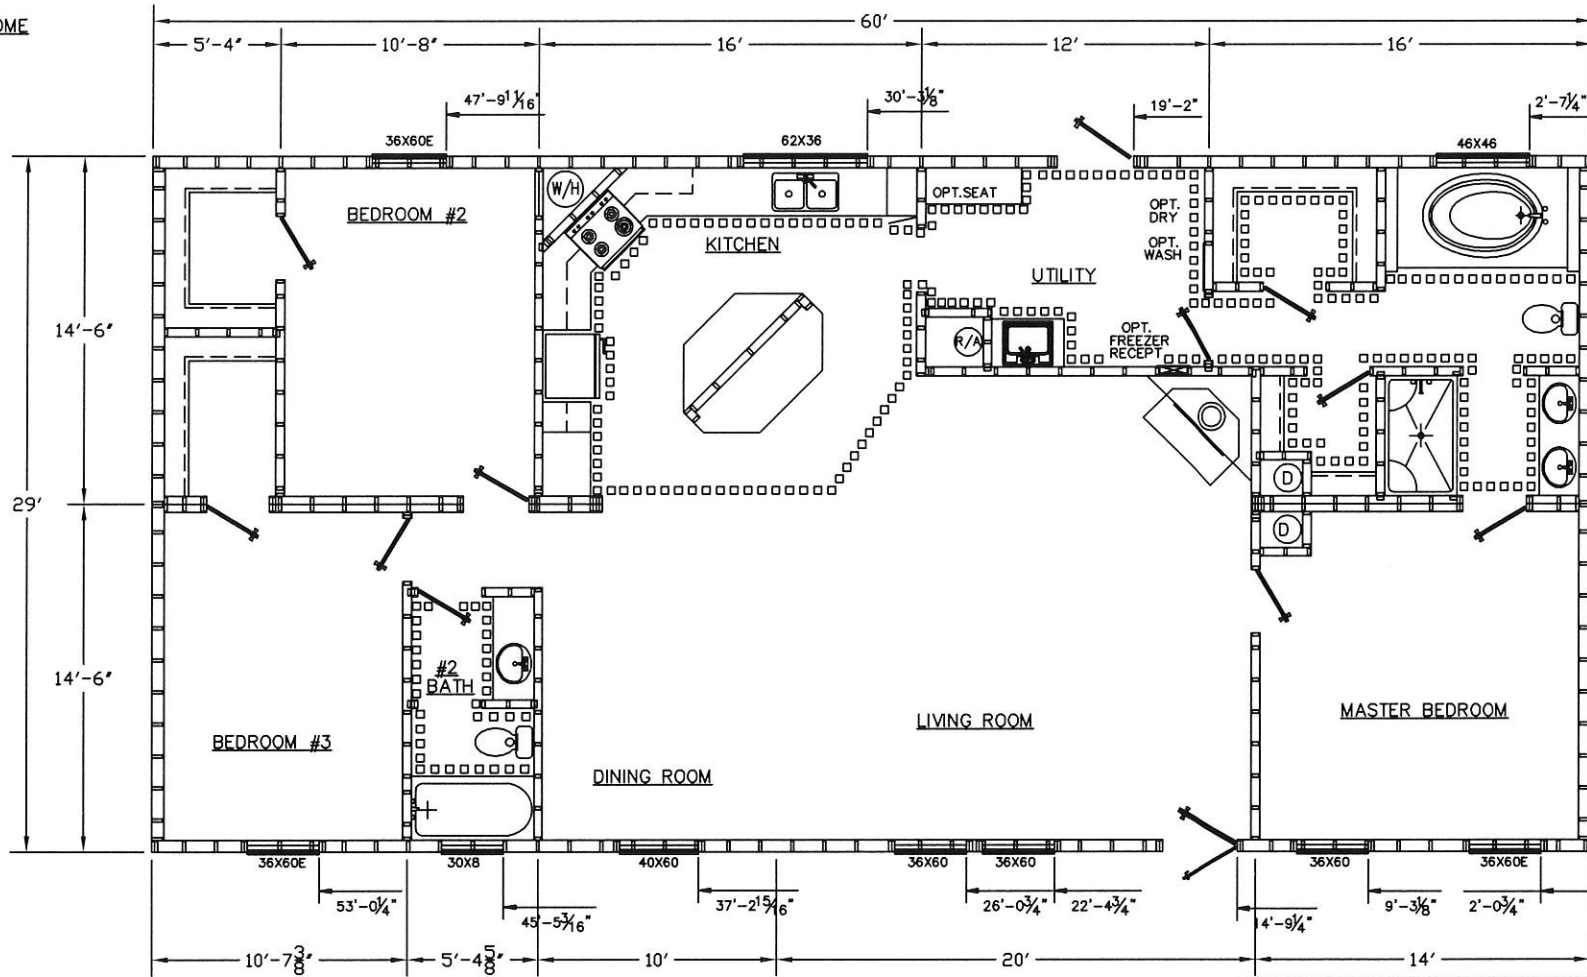

29' WIDE HOME

FRONT

TownHomes
P.O. BOX 1059
LAKE CITY, FLORIDA
32056

Date: 9-5-12	Revisions	Cad#: 2953A
Dr'n: ROB		
Scale: 3/16"=1'		
Code: T (13)		
Model: 2953-1096	Print: 1740 SQ.FT. SALES	