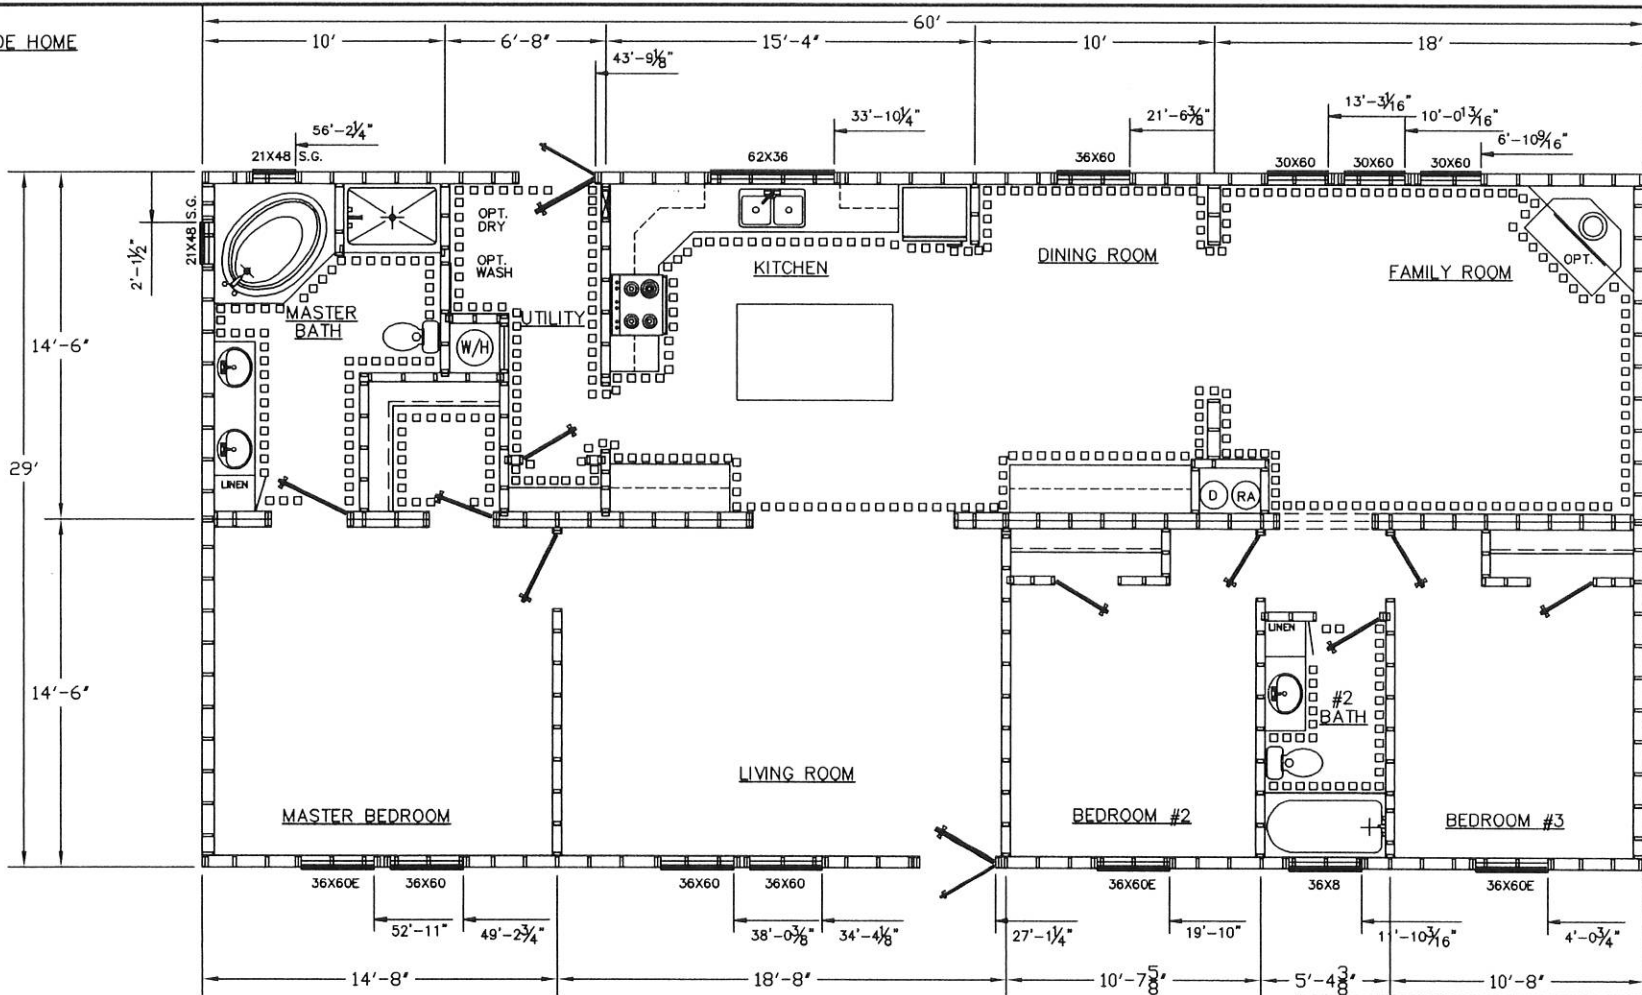

29' WIDE HOME

FRONT

TownHomes
 P.O. BOX 1059
 LAKE CITY, FLORIDA
 32056

Date: 4-6-11	Revisions	Cad#: 2943A
Dr'n: ROB		
Scale: 3/16"=1'		
Code: T (11)		
Model: 2943-1081	Print: 740 SQ.FT. SALES	