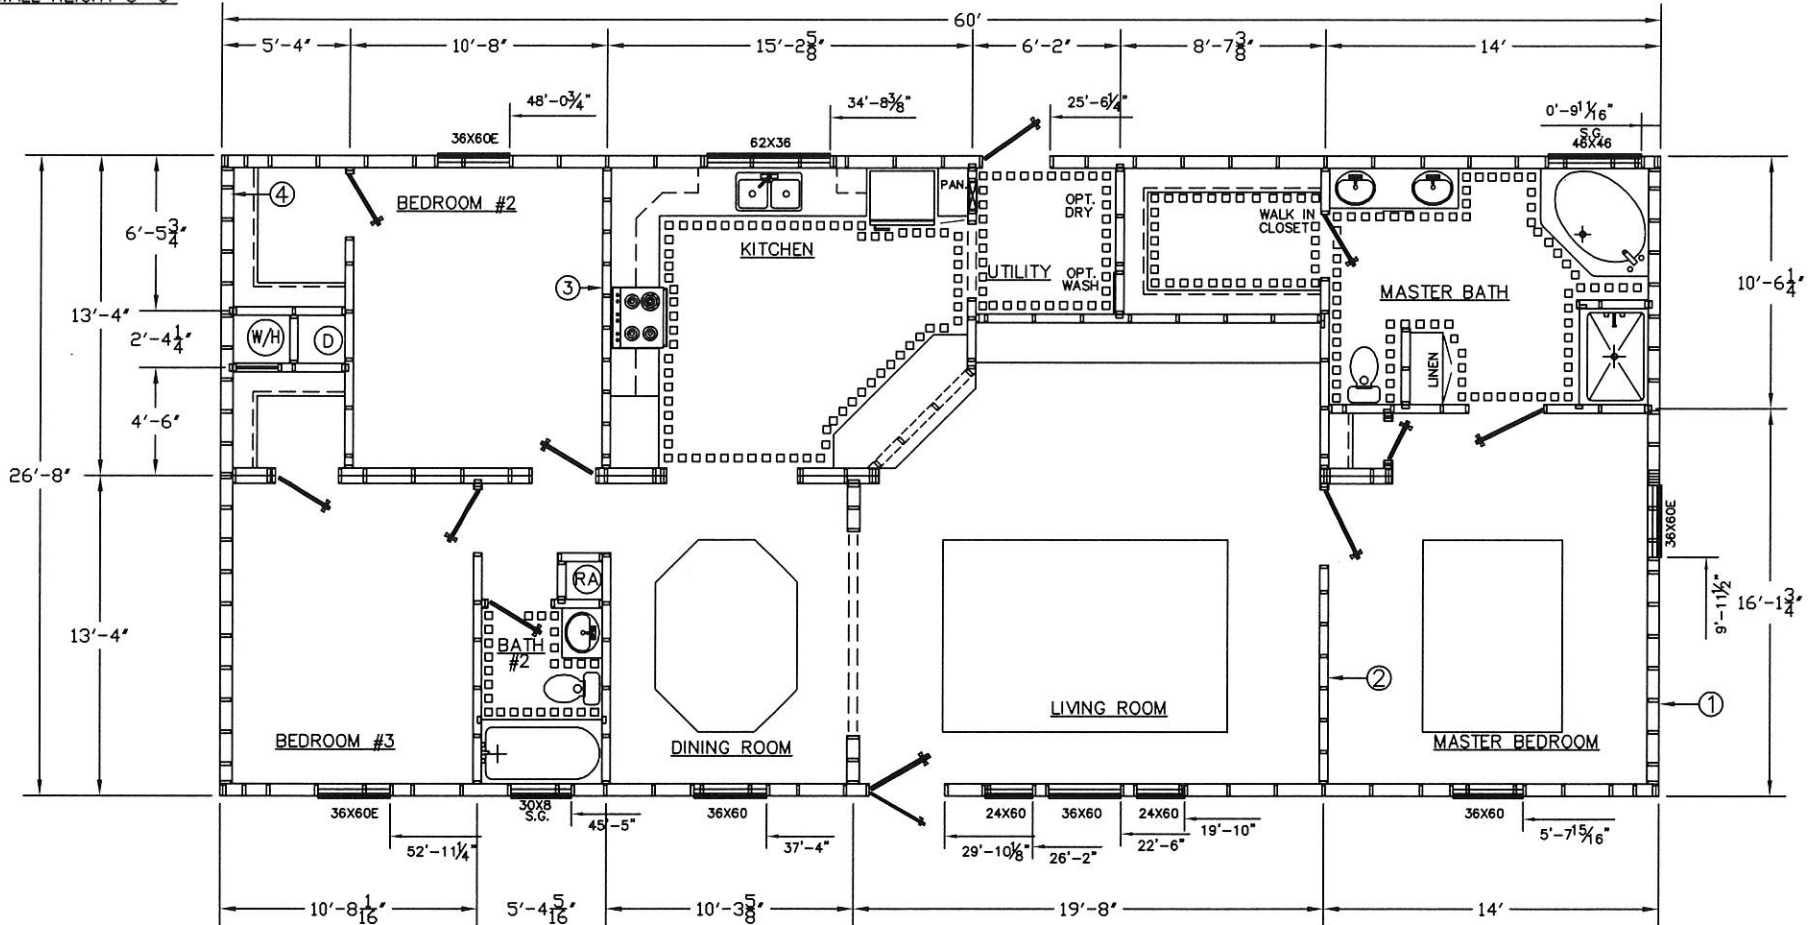

26'-8" WIDE HOME
SIDEWALL HEIGHT 8'-0"

FRONT

ZONE 1	SW#1			SW#4
ZONE 2	SW#1	SW#2	SW#3	SW#4
ZONE 3	NOT AVAILABLE			

TownHomes
P.O. BOX 1059
LAKE CITY, FLORIDA
32056

Date: 12-18-13	Revisions	Cad#: 2894A
Dr'n: ROB		
Parent: NEW		
Code: T (14)		
ZONE 1	ZONE 2	Model: 2894-366
1	2	Print: 1600 SQ.FT. SALES