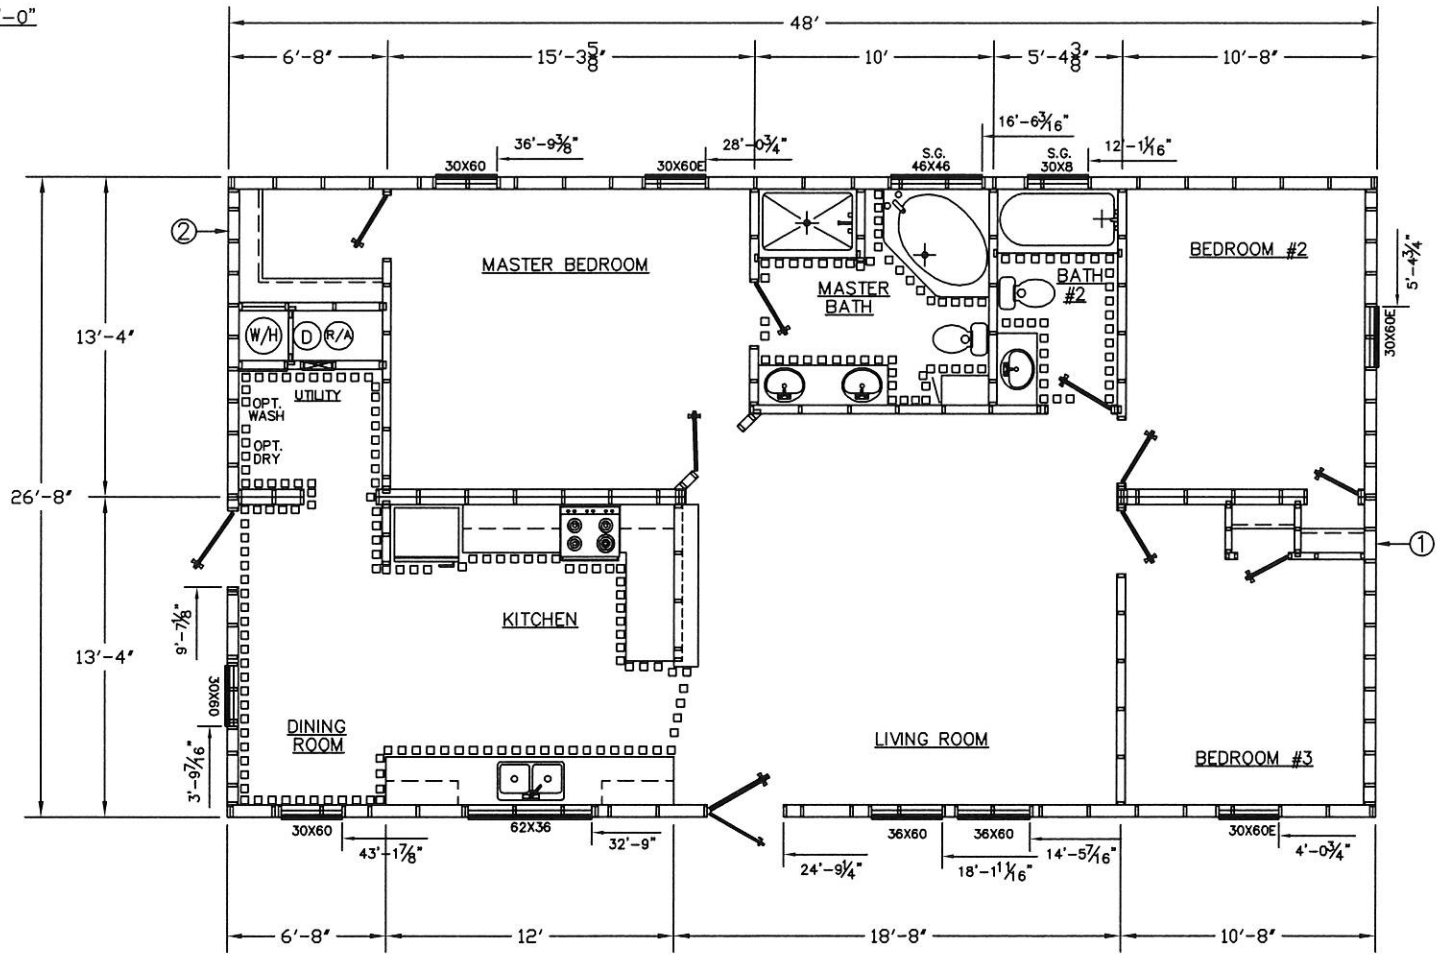

26'-8" WIDE HOME  
SIDEWALL HEIGHT 8'-0"

FRONT 

ZONE 1	SW#1	SW#2
ZONE 2	SW#1	SW#2
ZONE 3	SW#1	SW#2

VISION - EXPERIENCE - INTEGRITY - BUILDING YOUR FUTURE

**TownHomes**  
P.O. BOX 1059  
LAKE CITY, FLORIDA  
32056

Date: 6-4-13		Revisions	Cad#: 2889A
Dr'n: ROB			
Parent: NEW			
Code: T (13)			
ZONE <b>1</b>	ZONE <b>2</b>	ZONE <b>3</b>	Model: 2889-354 Print: 1280 SQ.FT. SALES