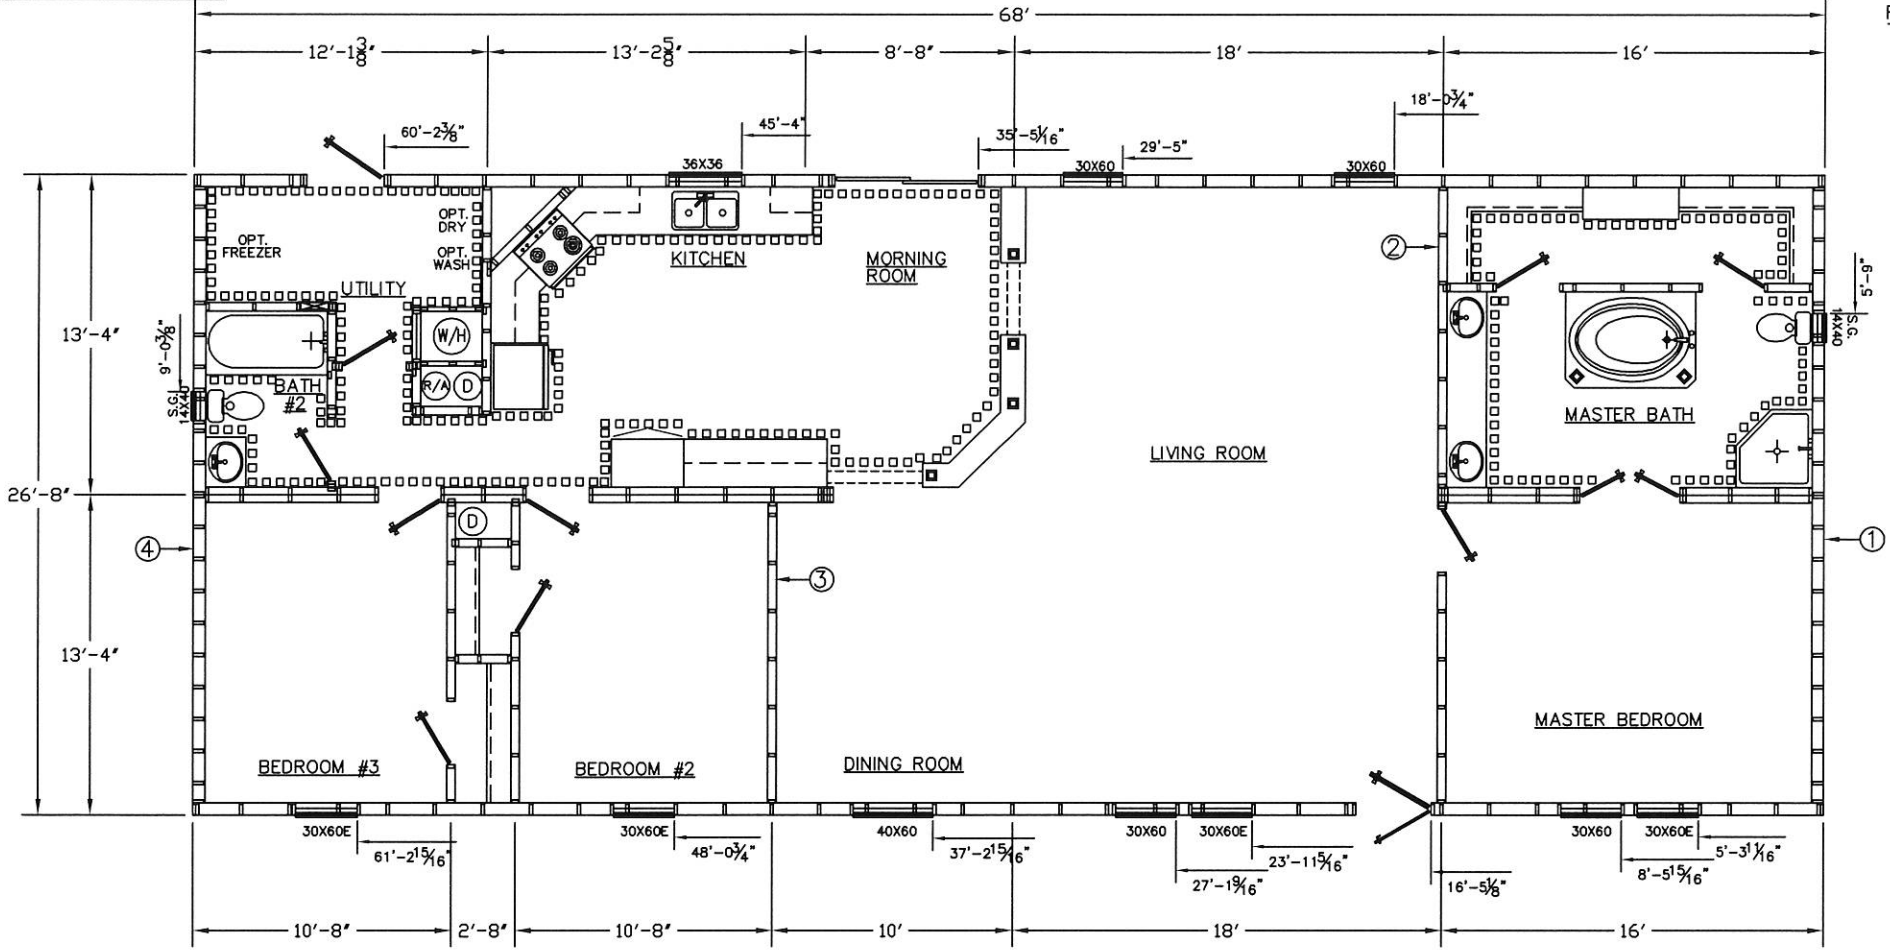

26'-8" WIDE HOME
SIDEWALL HEIGHT 8'-0"

FRONT

ZONE 1	SW#1			SW#4
ZONE 2	SW#1	SW#2	SW#3	SW#4
ZONE 3	SW#1	SW#2	SW#3	SW#4

TownHomes
P.O. BOX 1059
LAKE CITY, FLORIDA
32056

Date: 10-18-12	Revisions	Cad#: 2884A						
Dr'n: ROB								
Parent: NEW								
Code: T (13)								
<table border="1"> <tr> <td>ZONE 1</td> <td>ZONE 2</td> <td>ZONE 3</td> </tr> <tr> <td>1</td> <td>2</td> <td>3</td> </tr> </table>	ZONE 1	ZONE 2	ZONE 3	1	2	3	Model: 2884-327	Print: 1813 SQ.FT. SALES
ZONE 1	ZONE 2	ZONE 3						
1	2	3						