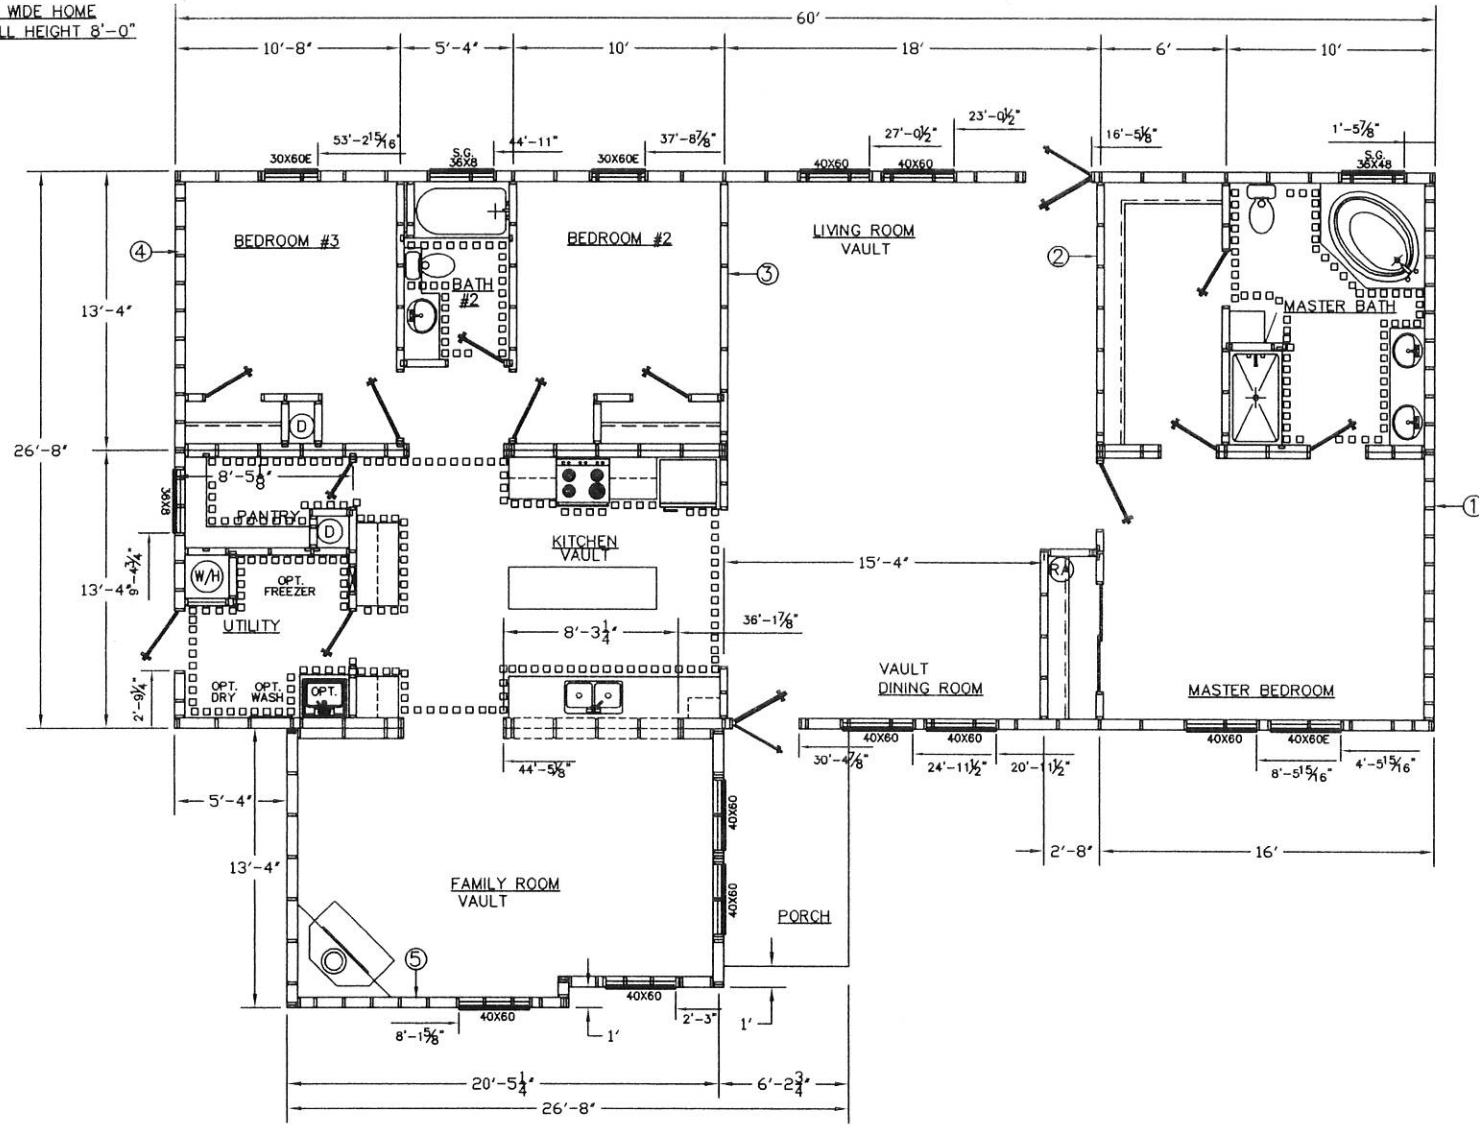

8" WIDE HOME
WALL HEIGHT 8'-0"

FRONT

ZONE 1	SW#1			SW#4	SW#5
ZONE 2	SW#1	SW#2	SW#3	SW#4	SW#5
ZONE 3	SW#1	SW#2	SW#3	SW#4	SW#5

TownHomes
VISION - EXPERIENCE - INTEGRITY - BUILDING YOUR FUTURE

TownHomes
P.O. BOX 1059
LAKE CITY, FLORIDA
32056

Date: 9-13-12		Revisions		Cod#: 2877A	
Dr'n: ROB					
Parent: NEW					
Code: T (12)					
ZONE 1	ZONE 2	ZONE 3	Model: 2877-318		Print: 1600 SQ.FT. SALES