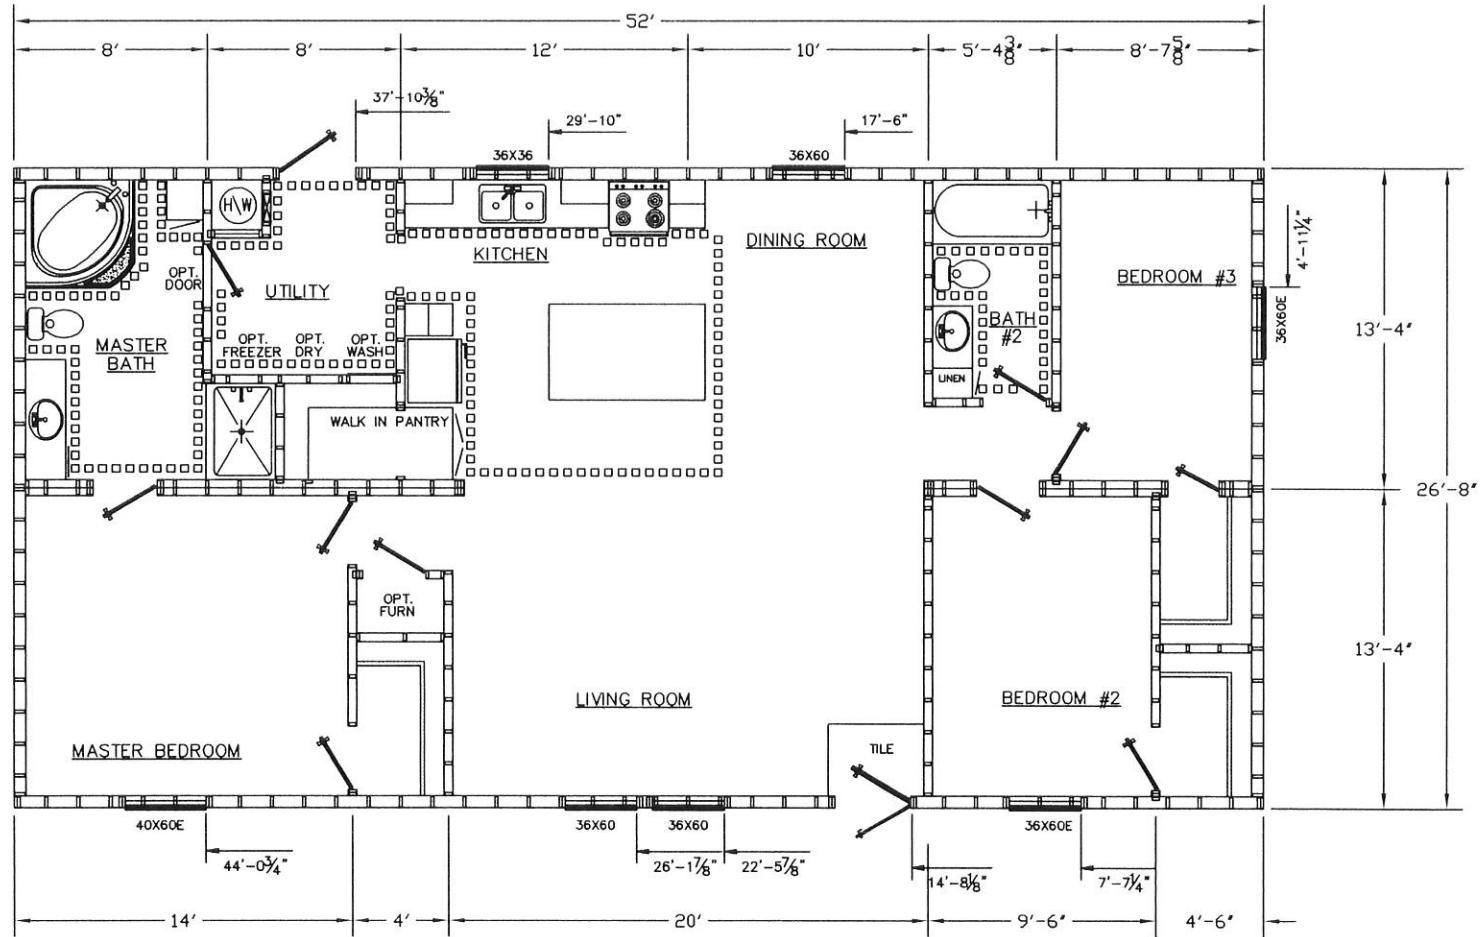

26'-8" WIDE HOME

FRONT

TownHomes
P.O. BOX 1059
LAKE CITY, FLORIDA
32056

Date: 4-20-10	Revisions	Cad#: 2828A
Dr'n: ROB		
Scale: 3/16"=1'		
Code: T (10)		
MOD	Model: 2828-1062	Print: 87 SQ.FT. SALES