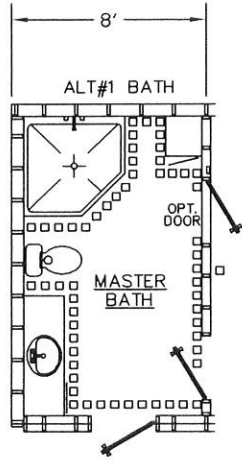

26'-8" WIDE HOME

FRONT

TownHomes
P.O. BOX 1059
LAKE CITY, FLORIDA
32056

Date: 4-20-10	Revisions	Cad#: 2828A
Dr'n: ROB		
Scale: 3/16"=1'		
Code: T (10)		
MOD	Model: 2828-1062	Print: 87 SQ.FT. SALES