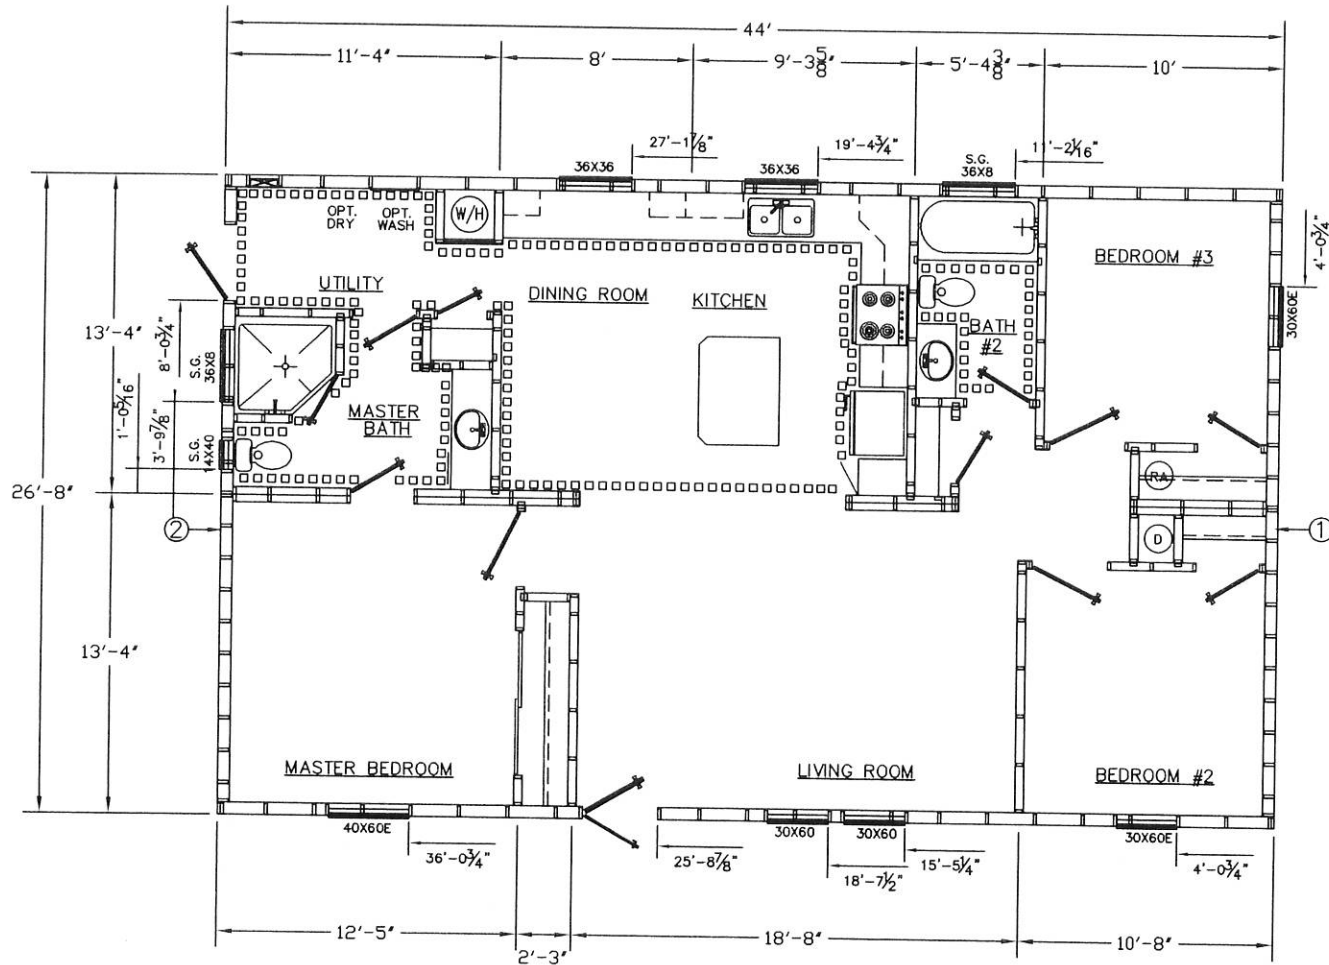

6'-8" WIDE HOME  
IDEWALL HEIGHT 8'-0"

FRONT

ZONE 1	SW#1	SW#2
ZONE 2	SW#1	SW#2
ZONE 3	SW#1	SW#2

TownHomes  
P.O. BOX 1059  
LAKE CITY, FLORIDA  
32056

Date: 6-20-11	Revisions	Cad#: 2808A
Dr'n: ROB		
Parent: NEW		
Code: T (11)		
ZONE 1	ZONE 2	ZONE 3
Model: 2808-273	Print: 1173 SQ.FT. SALES	