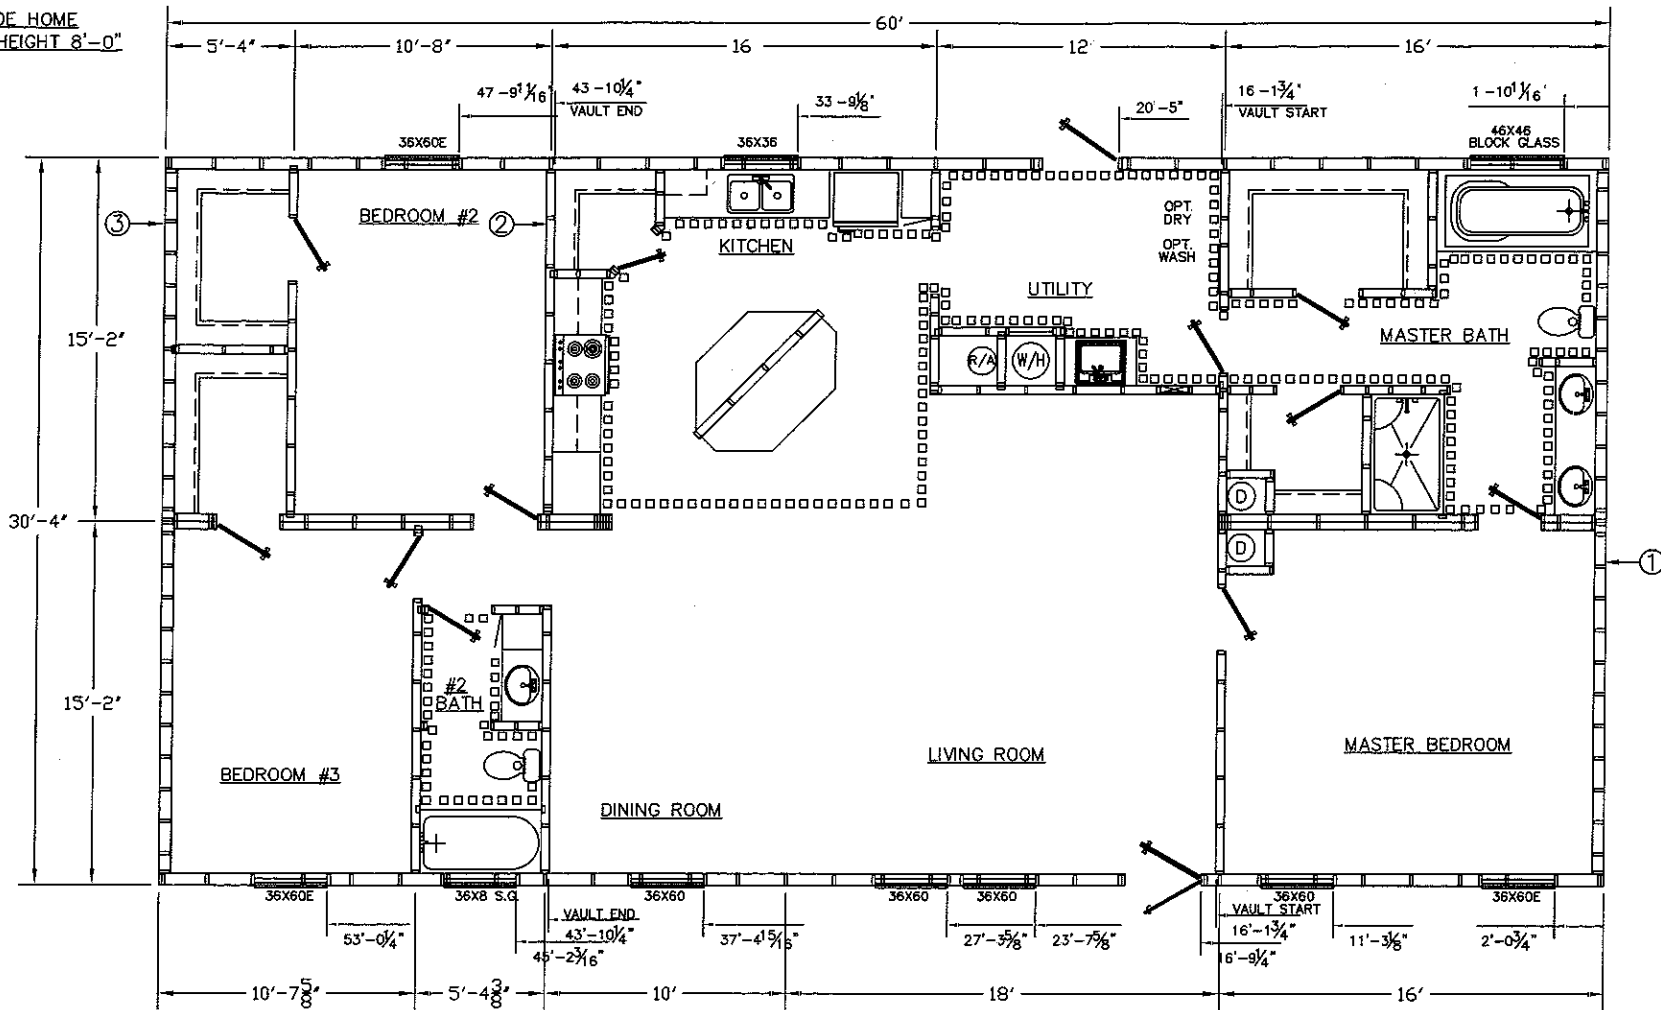

30'-4" WIDE HOME
SIDEWALL HEIGHT 8'-0"

FRONT

ZONE 1	SW#1		SW#3
ZONE 2	SW#1		SW#3
ZONE 3	SW#1	SW#2	SW#3

TownHomes
P.O. BOX 1059
LAKE CITY, FLORIDA
32056

VISION - EXPERIENCE - INTEGRITY - BUILDING YOUR FUTURE

TownHomes
P.O. BOX 1059
LAKE CITY, FLORIDA
32056

Date: 7-29-09		Revisions		Cad#: 3271A
Dr'n: ROB		8-12-09		
Parent: NEW				
Code: T (09)				
ZONE 1	ZONE 2	ZONE 3	Model: 3271-223	Print: 1820 SQ.FT. SALES