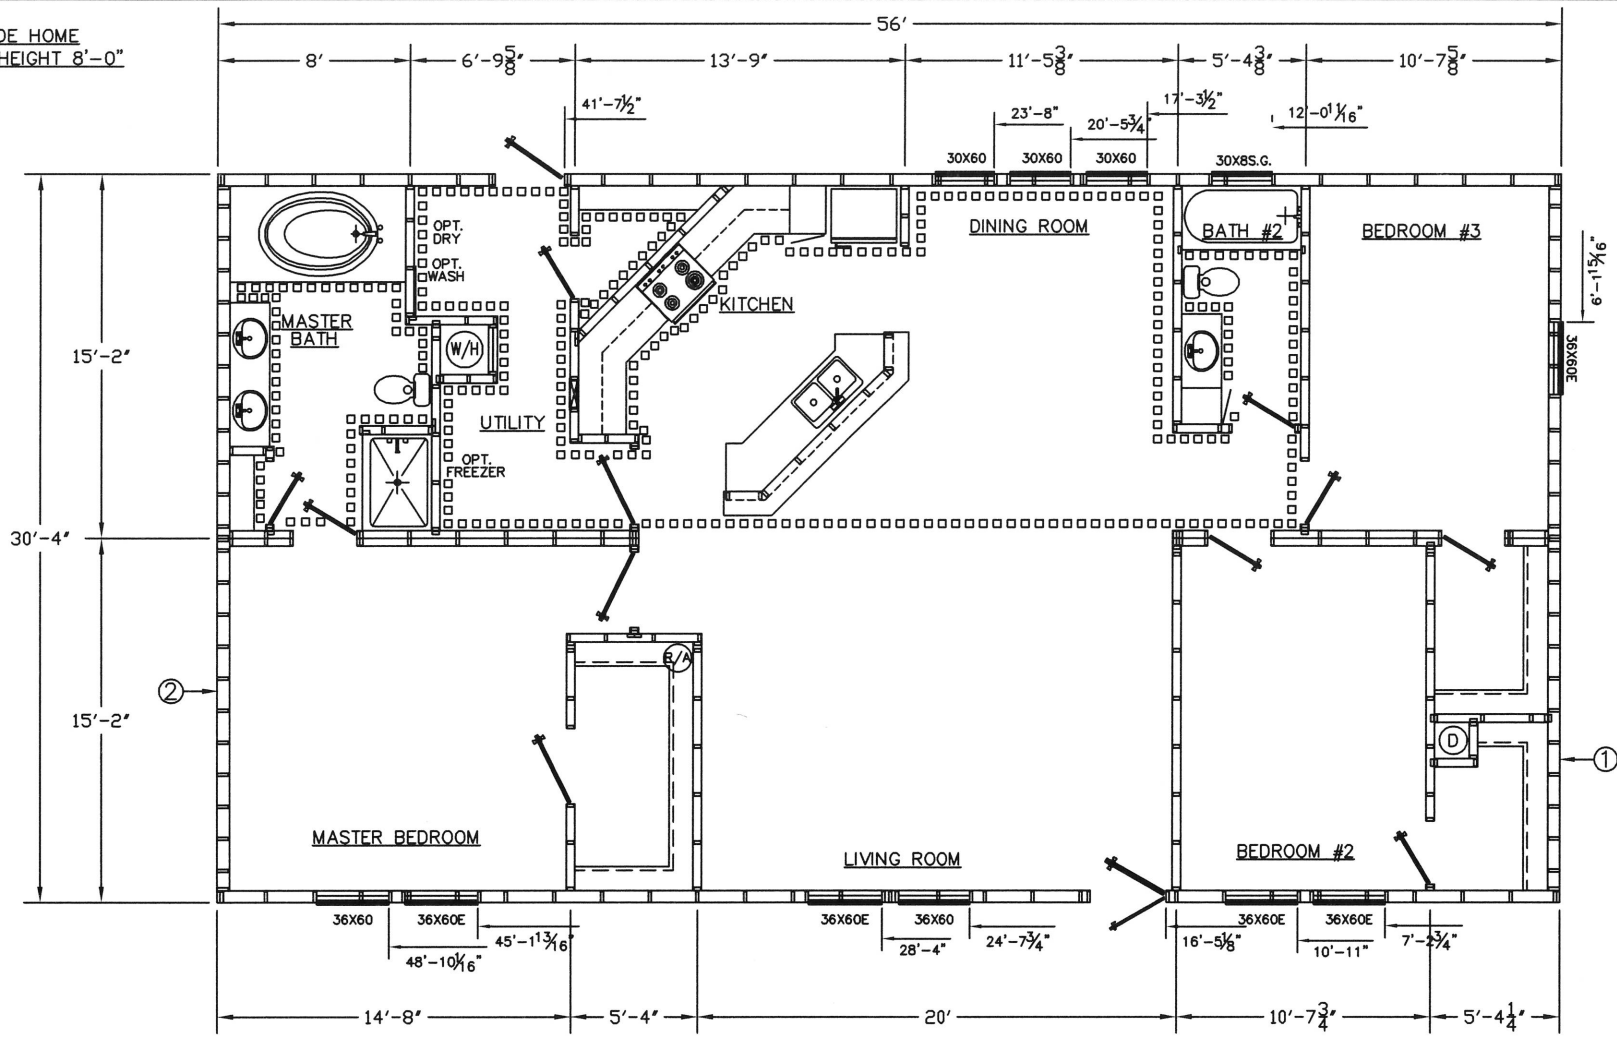

30'-4" WIDE HOME
SIDEWALL HEIGHT 8'-0"

FRONT 

ZONE 1	SW#1	SW#2
ZONE 2	SW#1	SW#2
ZONE 3	SW#1	SW#2

TownHomes
VISION - EXPERIENCE - INTEGRITY - BUILDING YOUR FUTURE

TownHomes
P.O. BOX 1059
LAKE CITY, FLORIDA
32056

Date: 2-3-14		Revisions	Cad#: 32126A
Dr'n: ROB			
Parent: NEW			
Code: T (14)			
ZONE 1	ZONE 2	ZONE 3	Model: 32126-371
			Print: 1699 SQ.FT. SALES