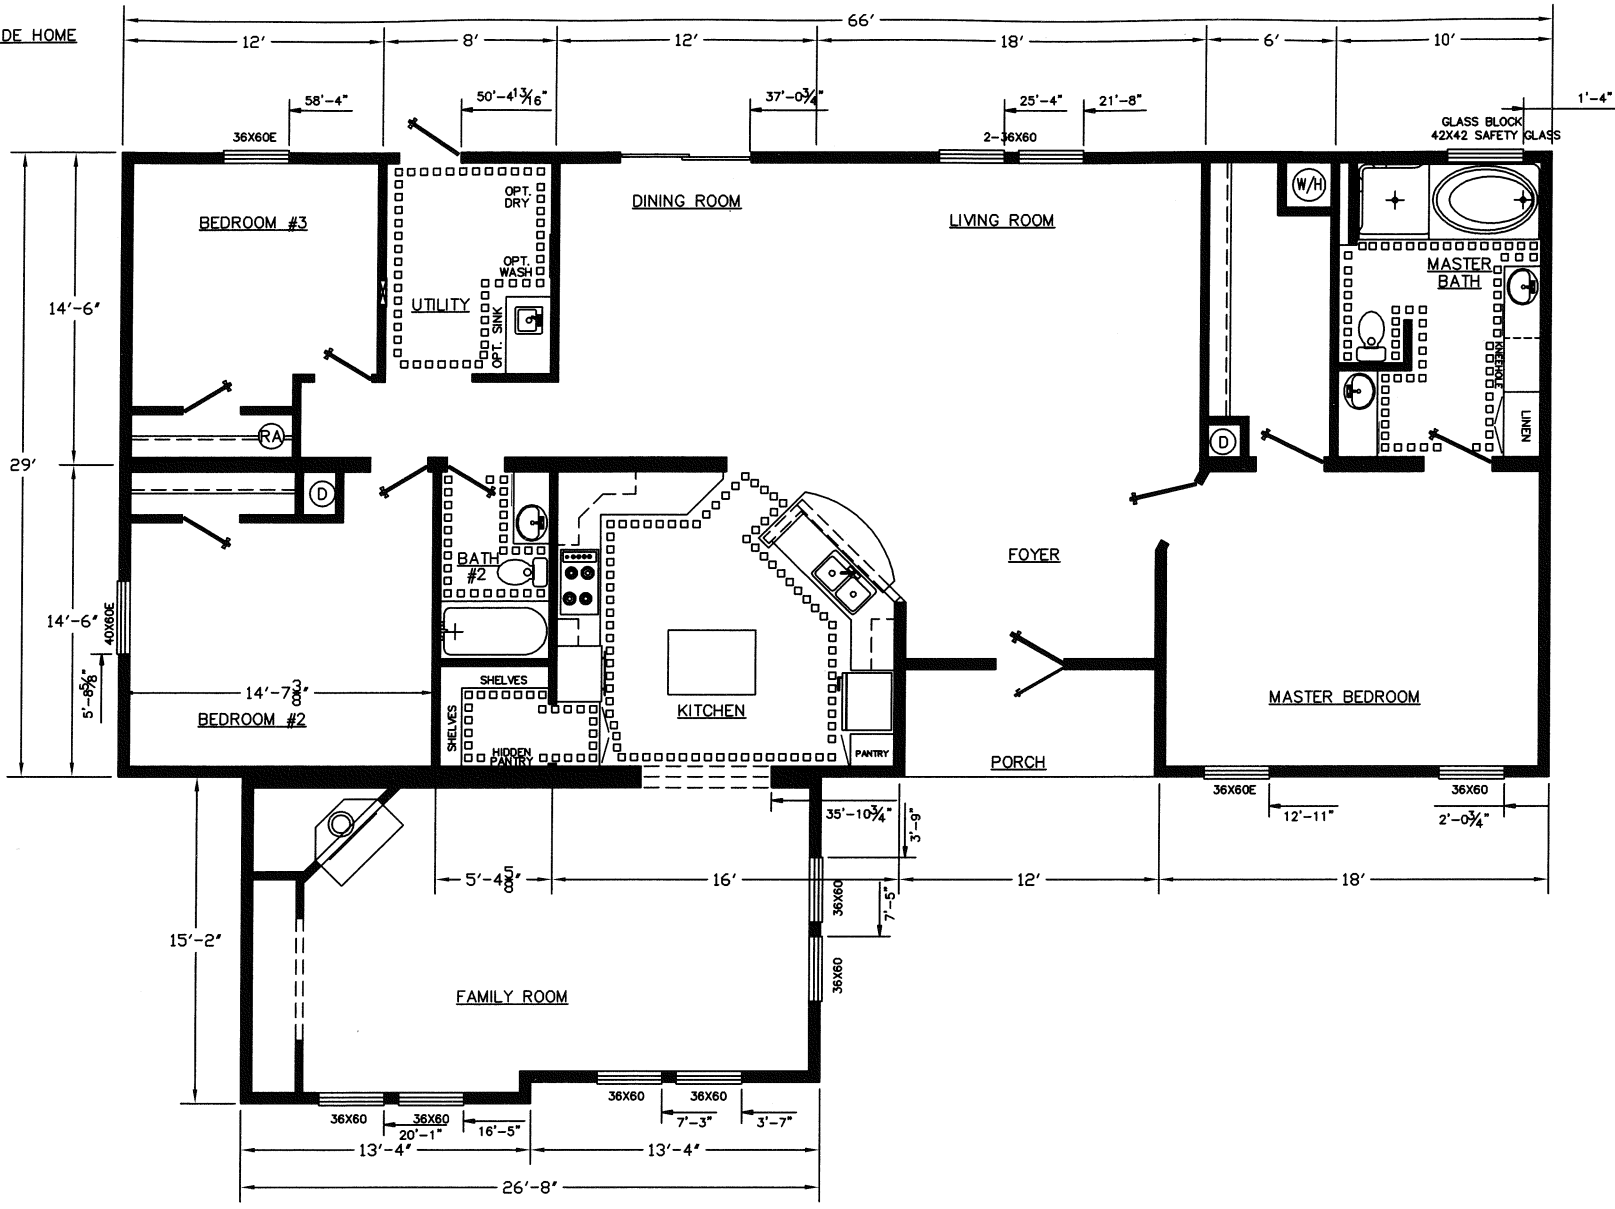

29' WIDE HOME

FRONT

2903-1003
 1914 SQ.FT.
 MODULAR