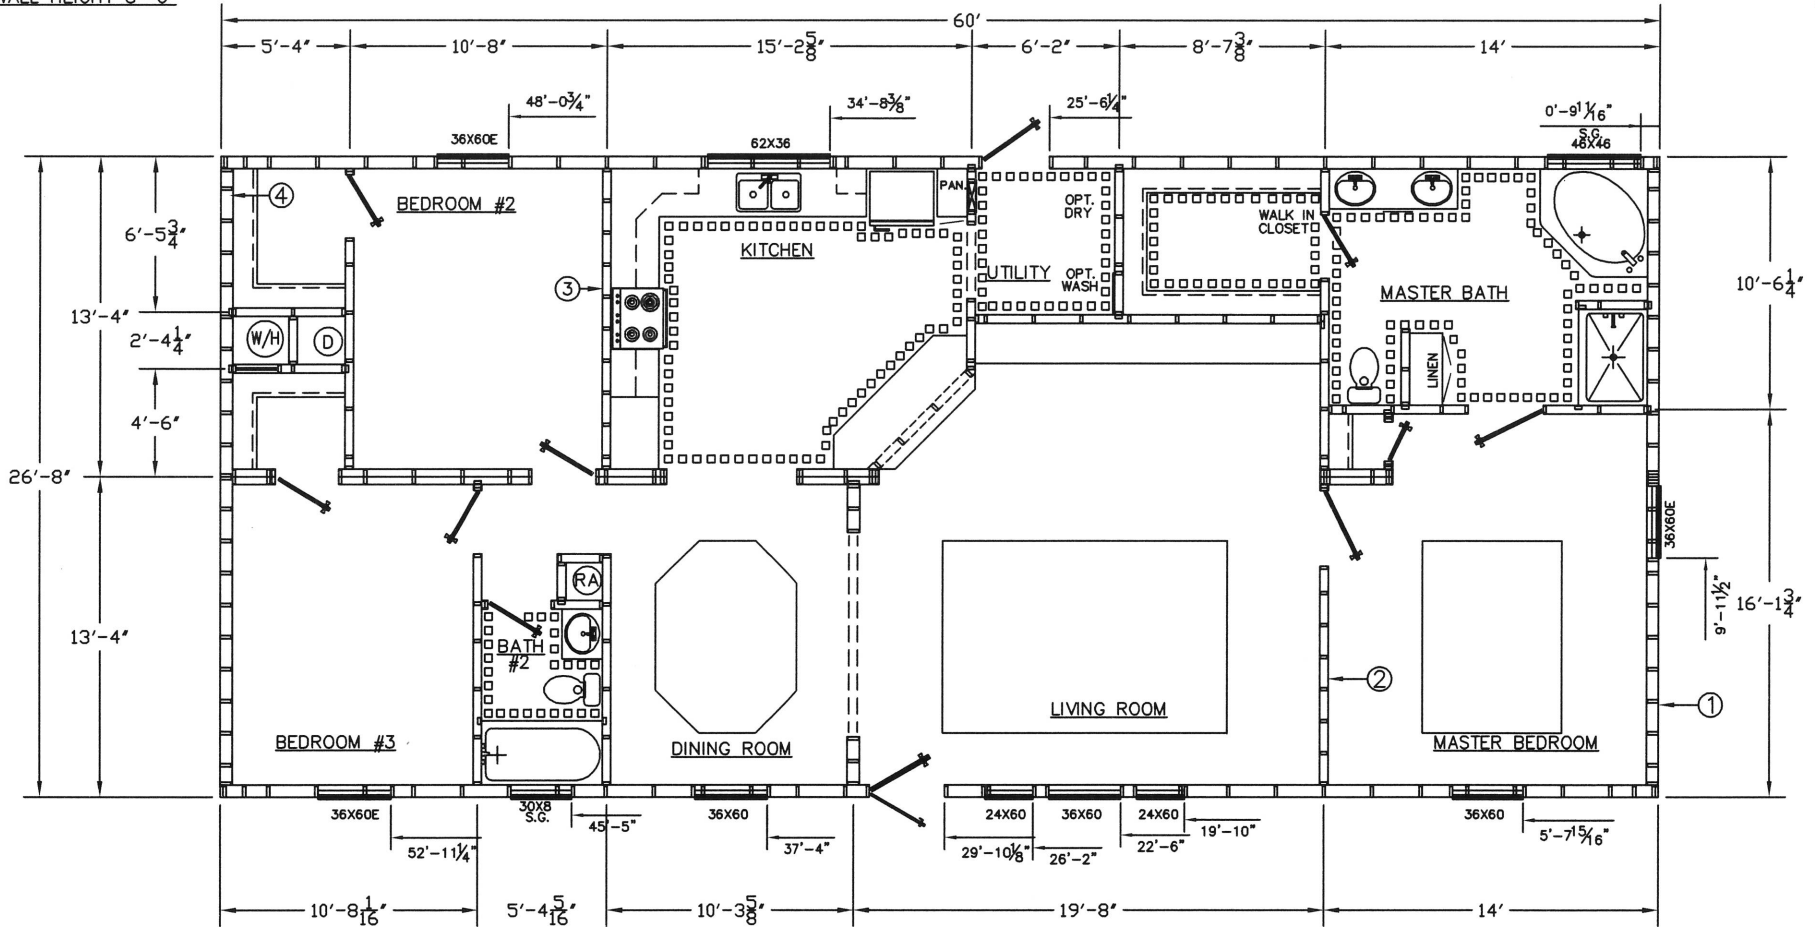

26'-8" WIDE HOME
SIDEWALL HEIGHT 8'-0"

FRONT

ZONE 1	SW#1			SW#4
ZONE 2	SW#1	SW#2	SW#3	SW#4
ZONE 3	NOT AVAILABLE			

TownHomes
VISION - EXPERIENCE - INTEGRITY - BUILDING YOUR FUTURE

TownHomes
P.O. BOX 1059
LAKE CITY, FLORIDA
32056

Date: 12-18-13		Revisions		Cod#: 2894A
Dr'n: ROB				
Parent: NEW				
Code: T (14)				
ZONE 1	ZONE 2	Model: 2894-366	Print: 1600 SQ.FT. SALES	