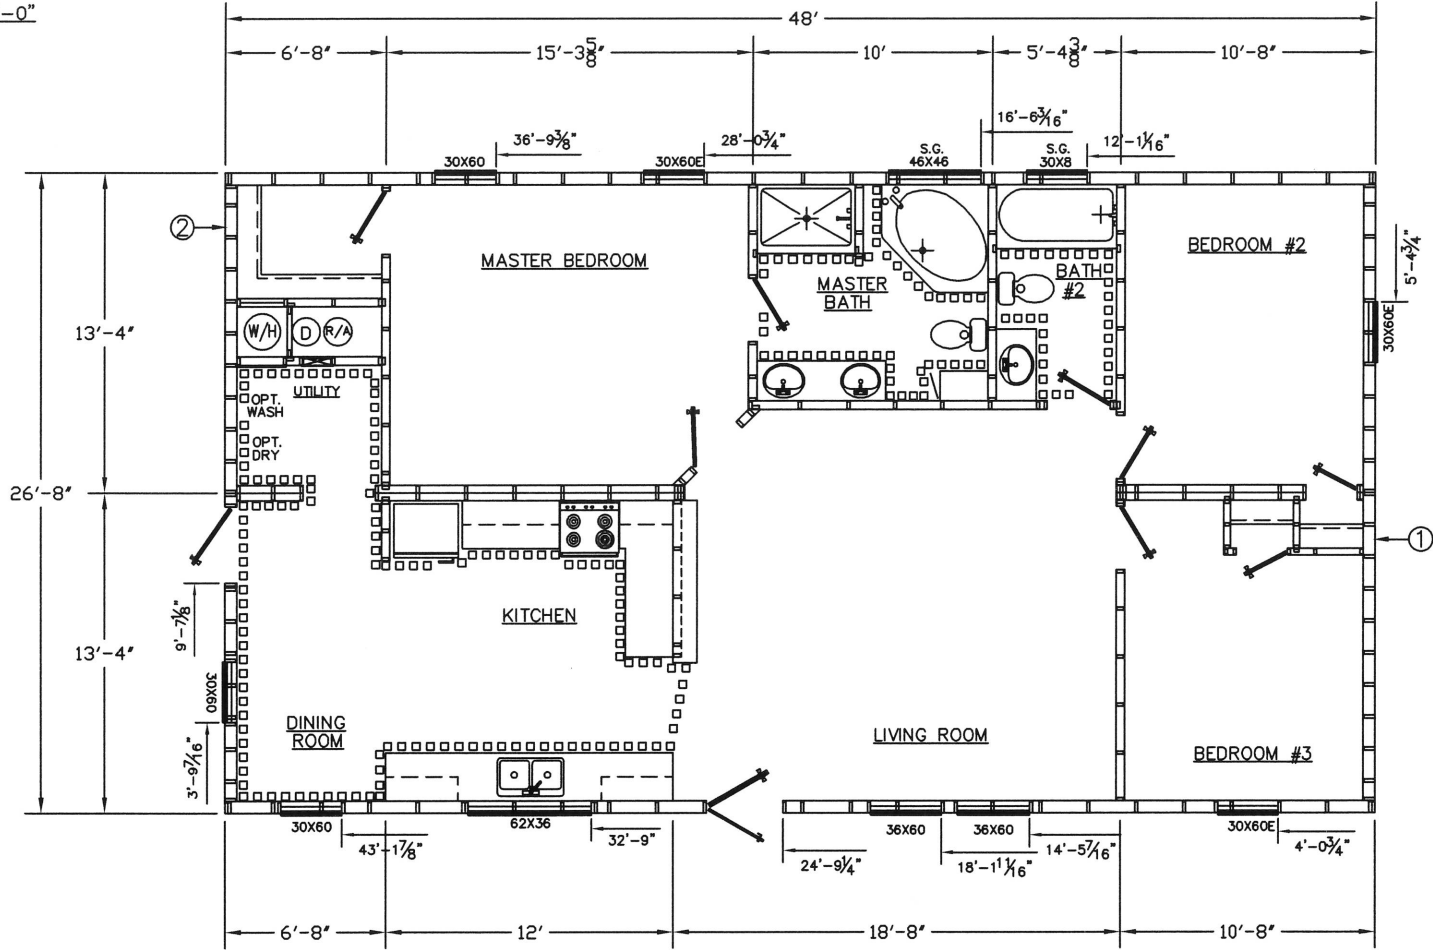

26'-8" WIDE HOME
SIDEWALL HEIGHT 8'-0"

FRONT 

ZONE 1	SW#1	SW#2
ZONE 2	SW#1	SW#2
ZONE 3	SW#1	SW#2

TownHomes
P.O. BOX 1059
LAKE CITY, FLORIDA
32056

VISION - EXPERIENCE - INTEGRITY - BUILDING YOUR FUTURE

Date: 6-4-13		Revisions	Cad#: 2889A
Dr'n: ROB			
Parent: NEW			
Code: T (13)			
ZONE 1	ZONE 2	ZONE 3	Model: 2889-354
			Print: 1280 SQ.FT. SALES