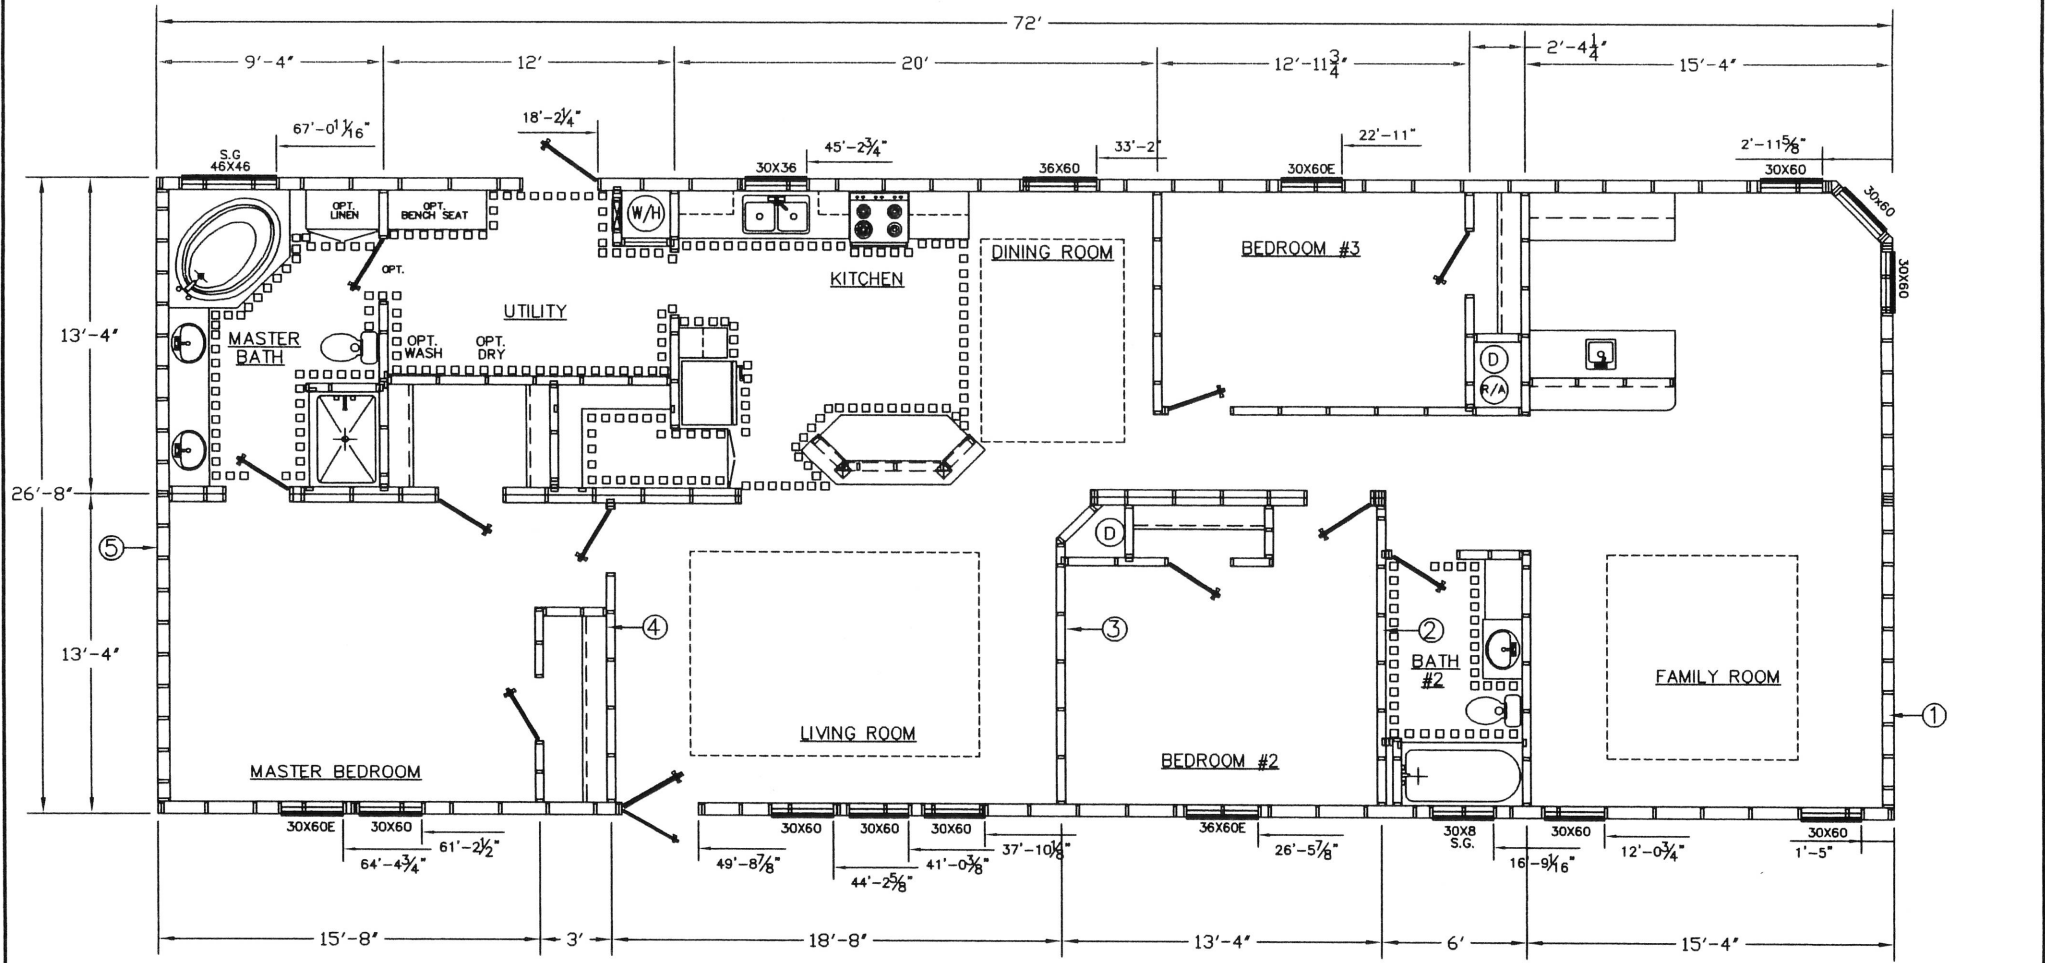

26'-8" WIDE HOME
SIDEWALL HEIGHT 8'-0"

FRONT

ZONE 1	SW#1				SW#5
ZONE 2	SW#1	SW#2	SW#3	SW#4	SW#5
ZONE 3	SW#1	SW#2	SW#3	SW#4	SW#5

TownHomes
VISION - EXPERIENCE - INTEGRITY - BUILDING YOUR FUTURE

TownHomes
P.O. BOX 1059
LAKE CITY, FLORIDA
32056

Date: 5-16-13		Revisions		Cad#: 2887A
Dr'n: ROB				
Parent: NEW				
Code: T (13)				
ZONE 1	ZONE 2	ZONE 3	Model: 2887-352	Print: 1920 SQ.FT. SALES