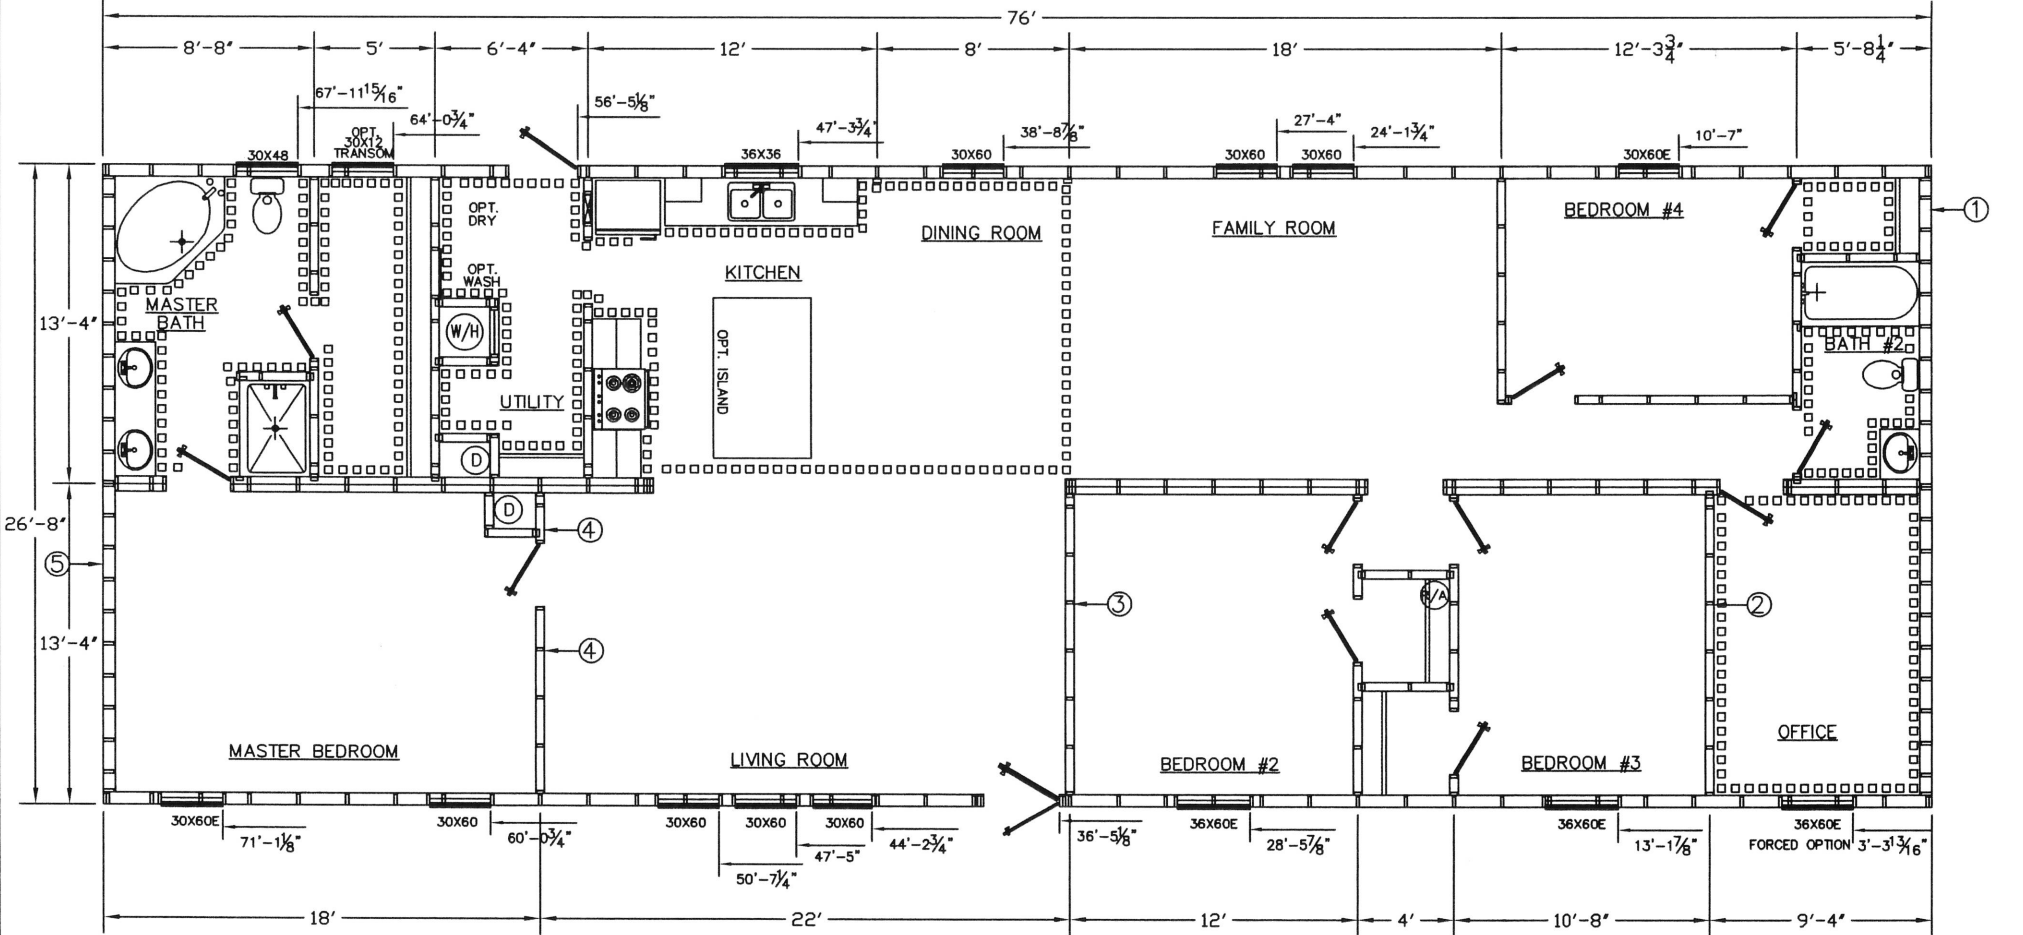

26'-8" WIDE HOME
SIDEWALL HEIGHT 8'-0"

FRONT

ZONE 1	SW#1				SW#5
ZONE 2	SW#1	SW#2	SW#3	SW#4	SW#5
ZONE 3	SW#1	SW#2	SW#3	SW#4	SW#5

TownHomes
P.O. BOX 1059
LAKE CITY, FLORIDA
32056

VISION - EXPERIENCE - INTEGRITY - BUILDING YOUR FUTURE

TownHomes
P.O. BOX 1059
LAKE CITY, FLORIDA
32056

Date: 8-1-12		Revisions		Cad#: 2875A
Dr'n: ROB				
Parent: NEW				
Code: T (12)				
1	2	3	Model: 2875-314	Print: 2027 SQ.FT. SALES