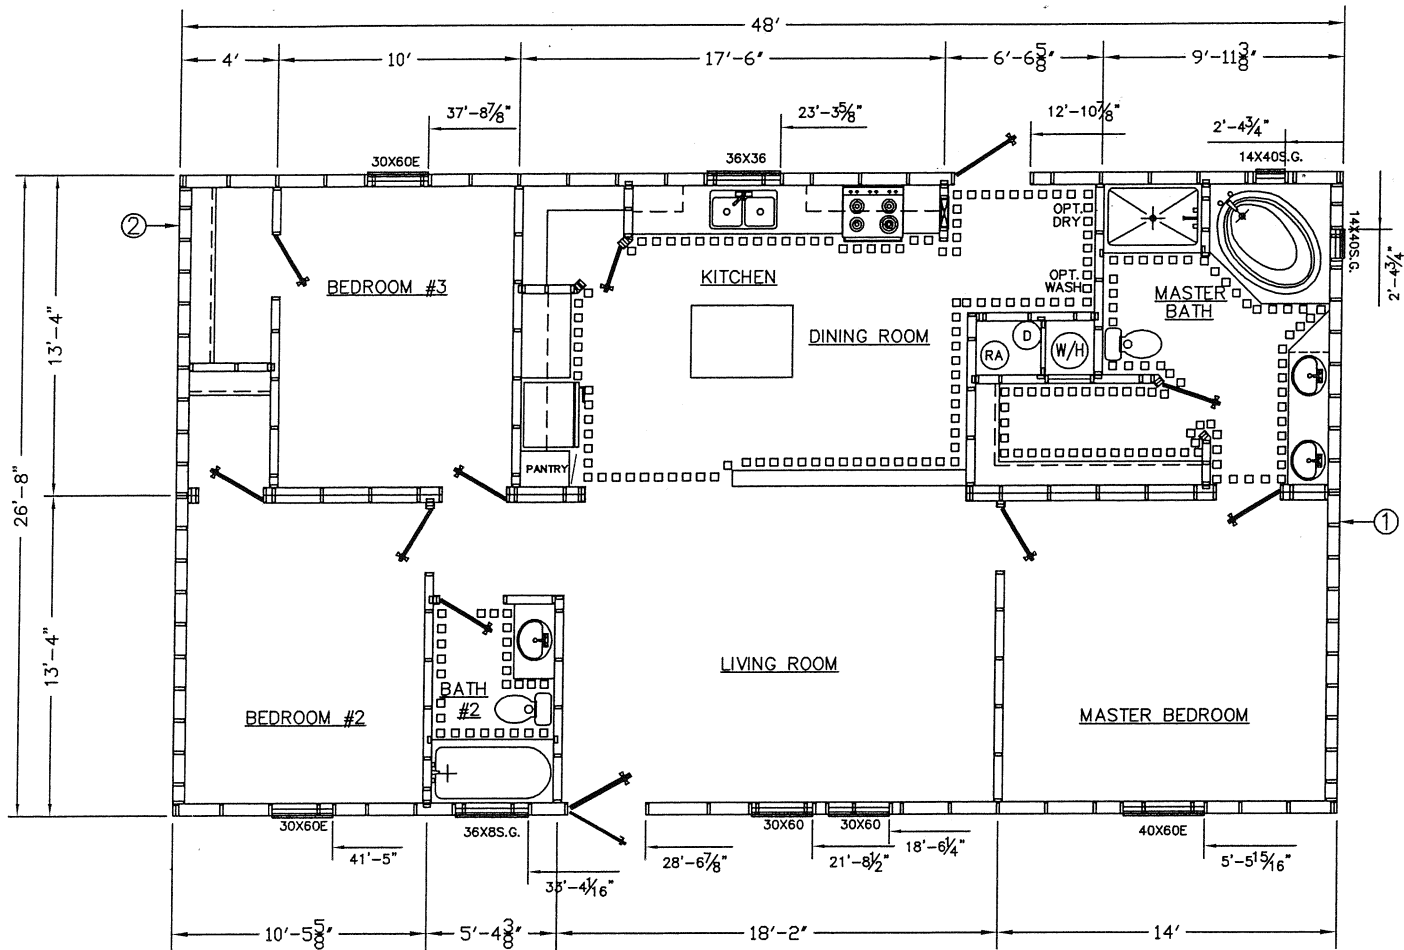

26'-8" WIDE HOME
SIDEWALL HEIGHT 8'-0"

FRONT

ZONE 1	SW#1	SW#2
ZONE 2	SW#1	SW#2
ZONE 3	SW#1	SW#2

TownHomes
 P.O. BOX 1059
 LAKE CITY, FLORIDA 32056

VISION - EXPERIENCE - INTEGRITY - BUILDING YOUR FUTURE

Date: 1-28-11	Revisions	Cad#: 2863A						
Dr'n: ROB								
Parent: NEW								
Code: T (11)								
<table border="1" style="display: inline-table;"> <tr> <td>ZONE 1</td> <td>ZONE 2</td> <td>ZONE 3</td> </tr> <tr> <td>1</td> <td>2</td> <td>3</td> </tr> </table>	ZONE 1	ZONE 2	ZONE 3	1	2	3	Model: 2863-266	Print: 1280 SQ.FT. SALES
ZONE 1	ZONE 2	ZONE 3						
1	2	3						