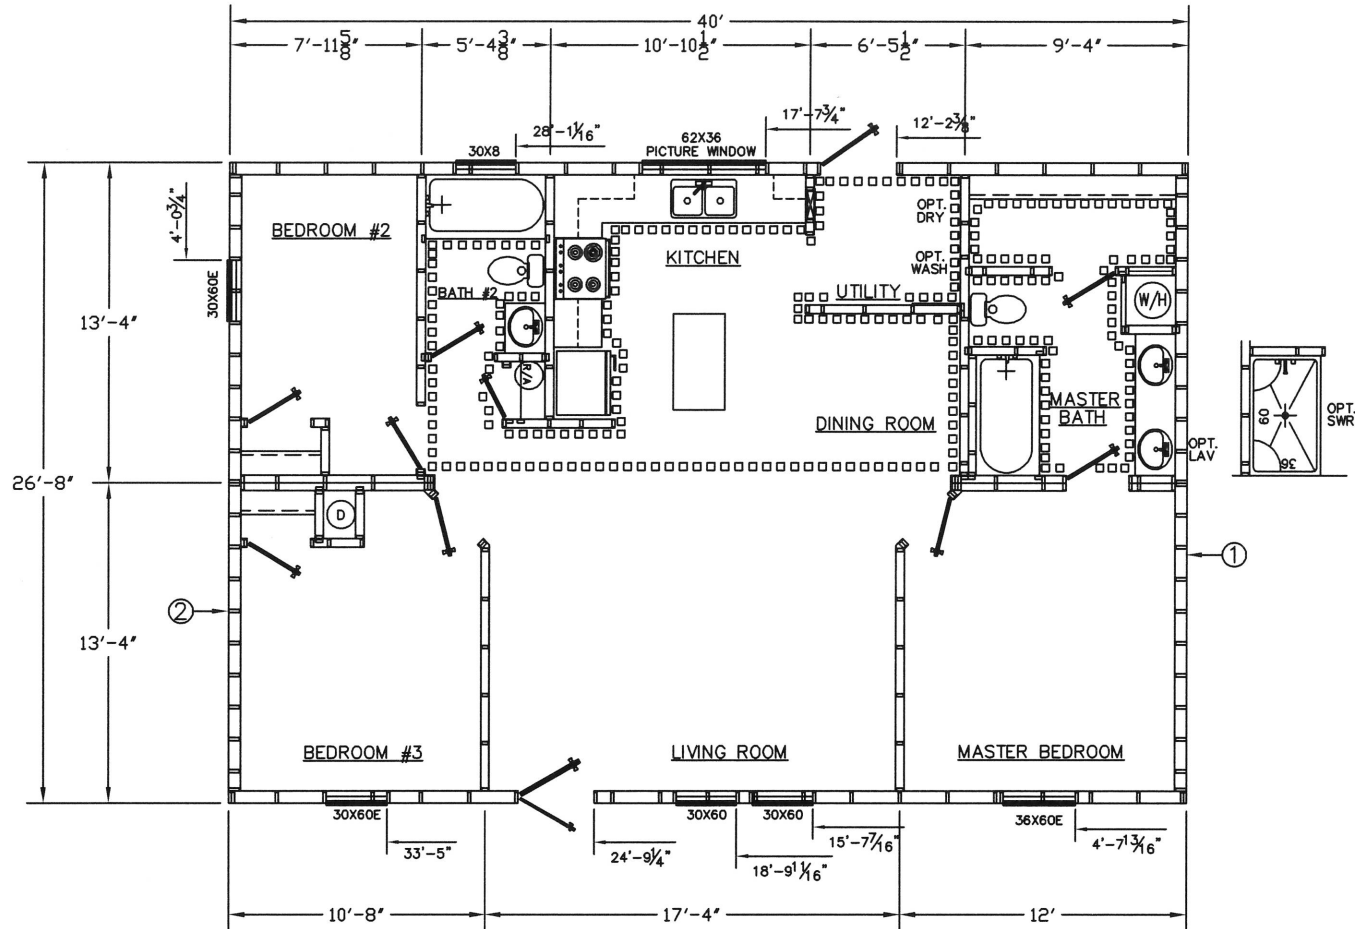

26'-8" WIDE HOME
SIDEWALL HEIGHT 8'-0"

FRONT 

ZONE 1	SW#1	SW#2
ZONE 2	SW#1	SW#2
ZONE 3	SW#1	SW#2

TownHomes
VISION - EXPERIENCE - INTEGRITY - BUILDING YOUR FUTURE

TownHomes
P.O. BOX 1059
LAKE CITY, FLORIDA
32056

Date: 9-15-10		Revisions		Cad#: 2860A
Dr'n: ROB	10-11-10			
Parent: NEW				
Code: T (10)				
1	2	3	Model: 2860-258	Print: 1067 SQ.FT. SALES