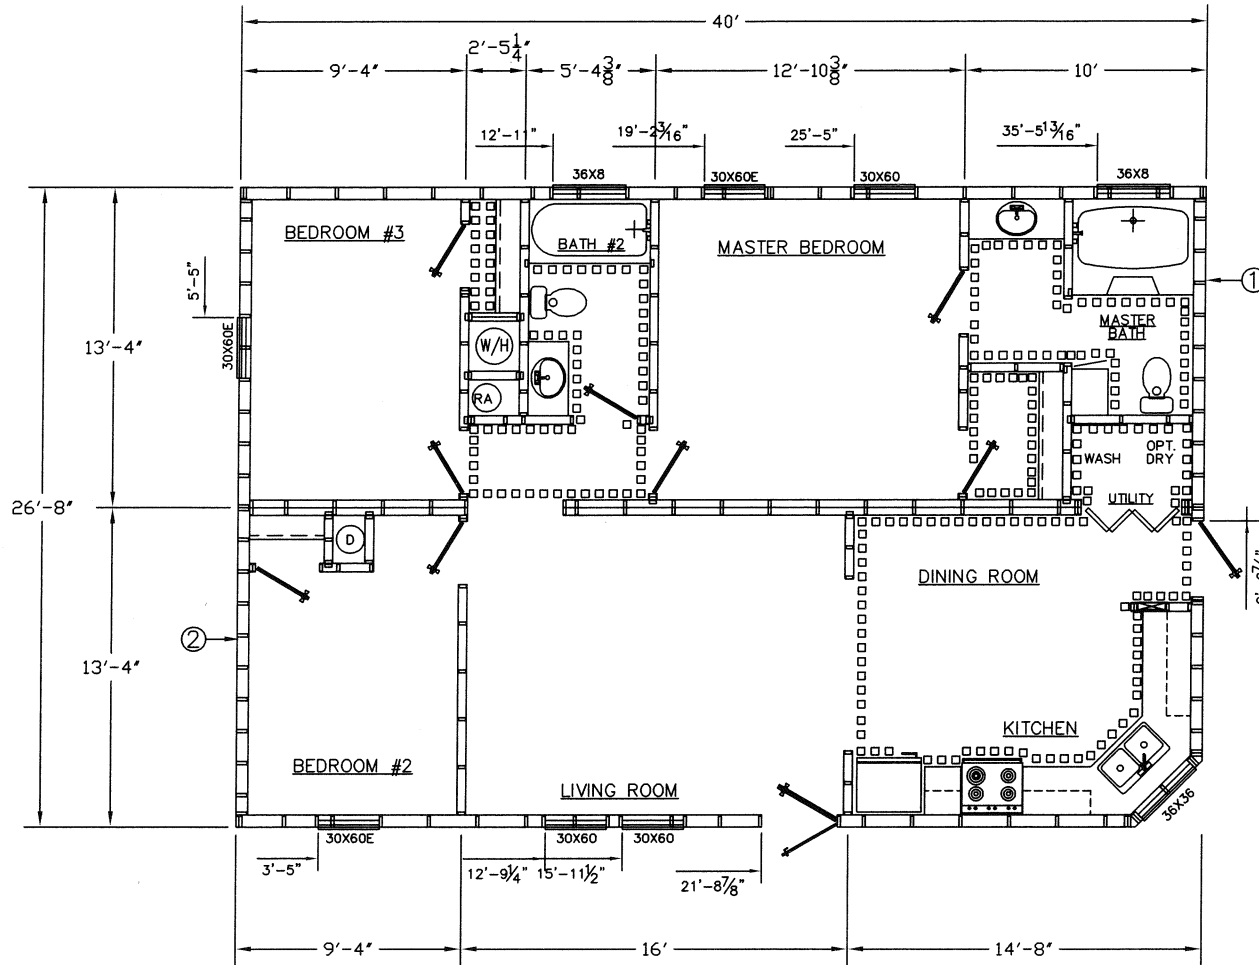

26'-8" WIDE HOME
SIDEWALL HEIGHT 8'-0"

FRONT

*WINDOW MEASUREMENTS FROM BACK OF HOUSE

ZONE 1	SW#1	SW#2
ZONE 2	SW#1	SW#2
ZONE 3	SW#1	SW#2

TownHomes
P.O. BOX 1059
LAKE CITY, FLORIDA
32056

Date: 8-11-10	Revisions	Cad#: 2859A
Dr'n: ROB		
Parent: NEW		
Code: T (10)		
ZONE 1	ZONE 2	ZONE 3
1	2	3
Model: 2859-256	Print: 1067 SQ.FT. SALES	