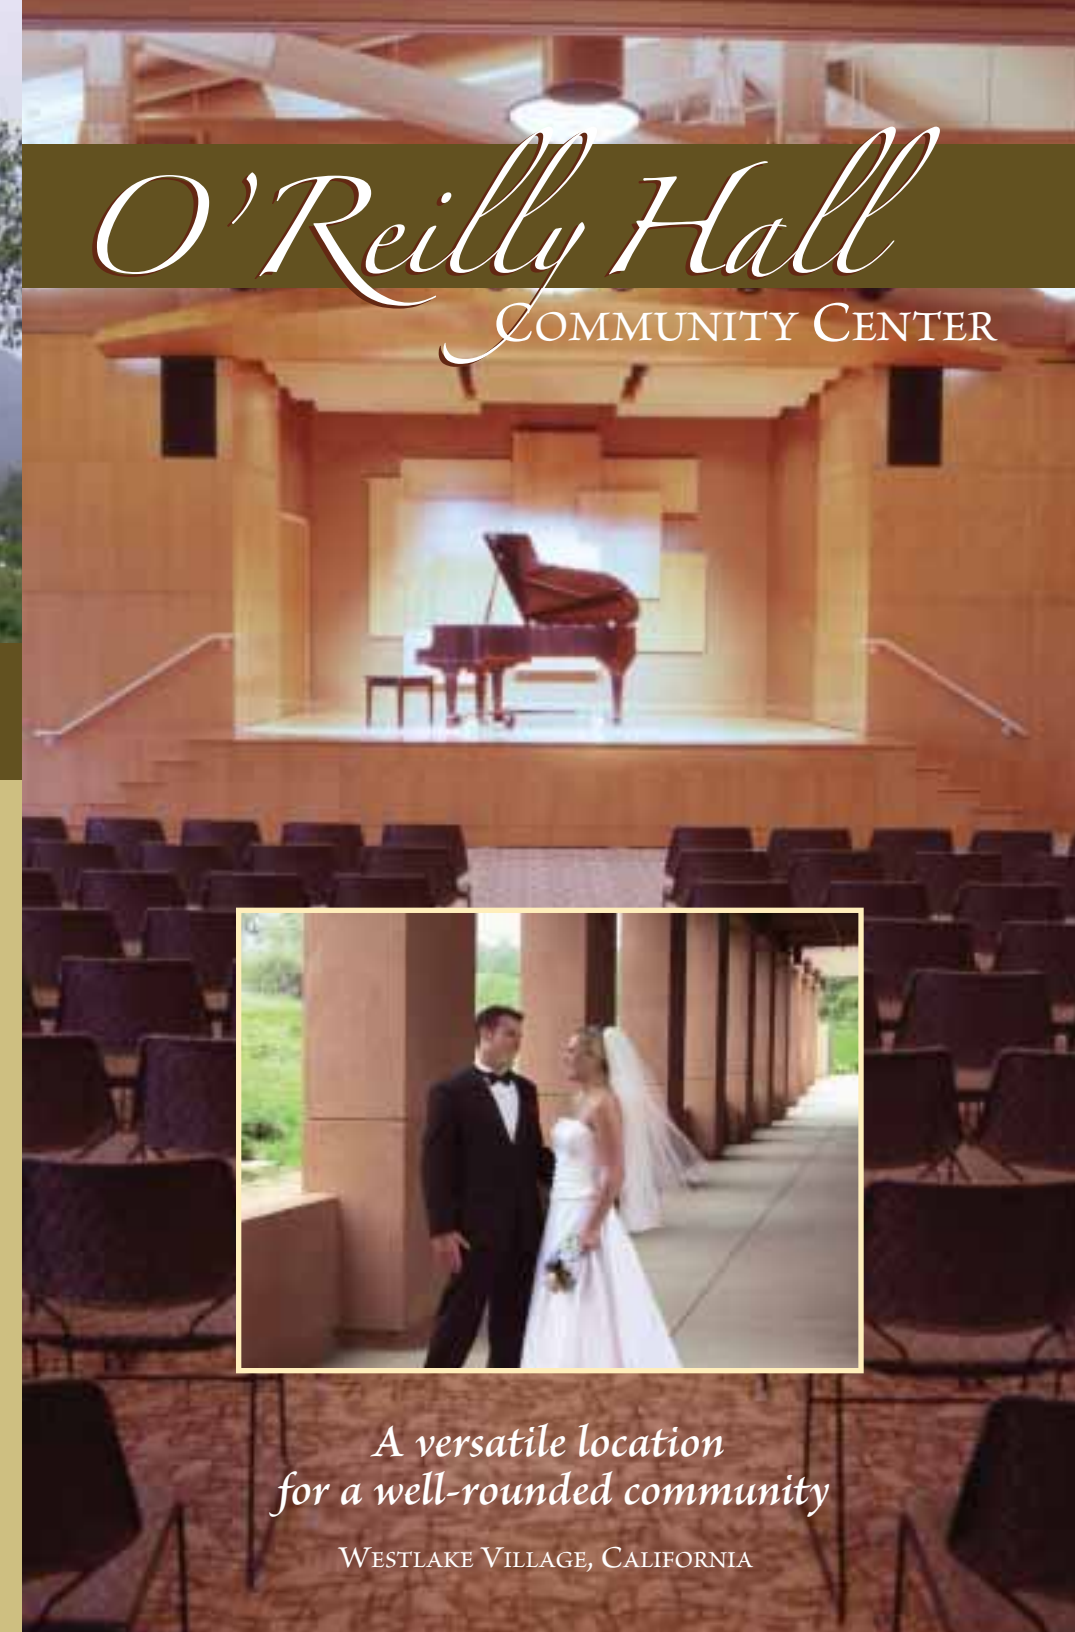

# O'Reilly Hall

COMMUNITY CENTER

*A versatile location  
for a well-rounded community*

WESTLAKE VILLAGE, CALIFORNIA

*The premiere place in the Conejo Valley for conferences, lectures, screenings, meetings, weddings, dances...*