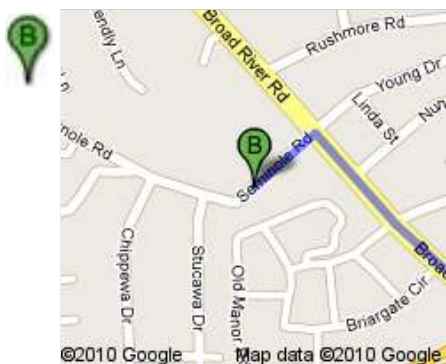

**Directions to St Andrews Evangelical Church**

2609 Seminole Road, Columbia, SC 29210-6581 - (803) 798-4307

**2.6 mi** – about **5 mins**

W Columbia/Lexington to SAEC.

I-20 E

1. Head **northeast** on **I-20 E**  
About 2 mins

go 1.7 mi  
total 1.7 mi

2. Take exit **65** for **US-176/Broad River Rd**

go 0.4 mi  
total 2.0 mi

3. Turn **left** at **Broad River Rd**  
About 2 mins

go 0.5 mi  
total 2.5 mi

4. Turn **left** at **Seminole Rd**  
Destination will be on the left  
About 1 min

go 0.1 mi  
total 2.6 mi

**St Andrews Evangelical Church**

2609 Seminole Road, Columbia, SC 29210-6581 - (803) 798-4307

These directions are for planning purposes only. You may find that construction projects, traffic, weather, or other events may cause conditions to differ from the map results, and you should plan your route accordingly. You must obey all signs or notices regarding your route.