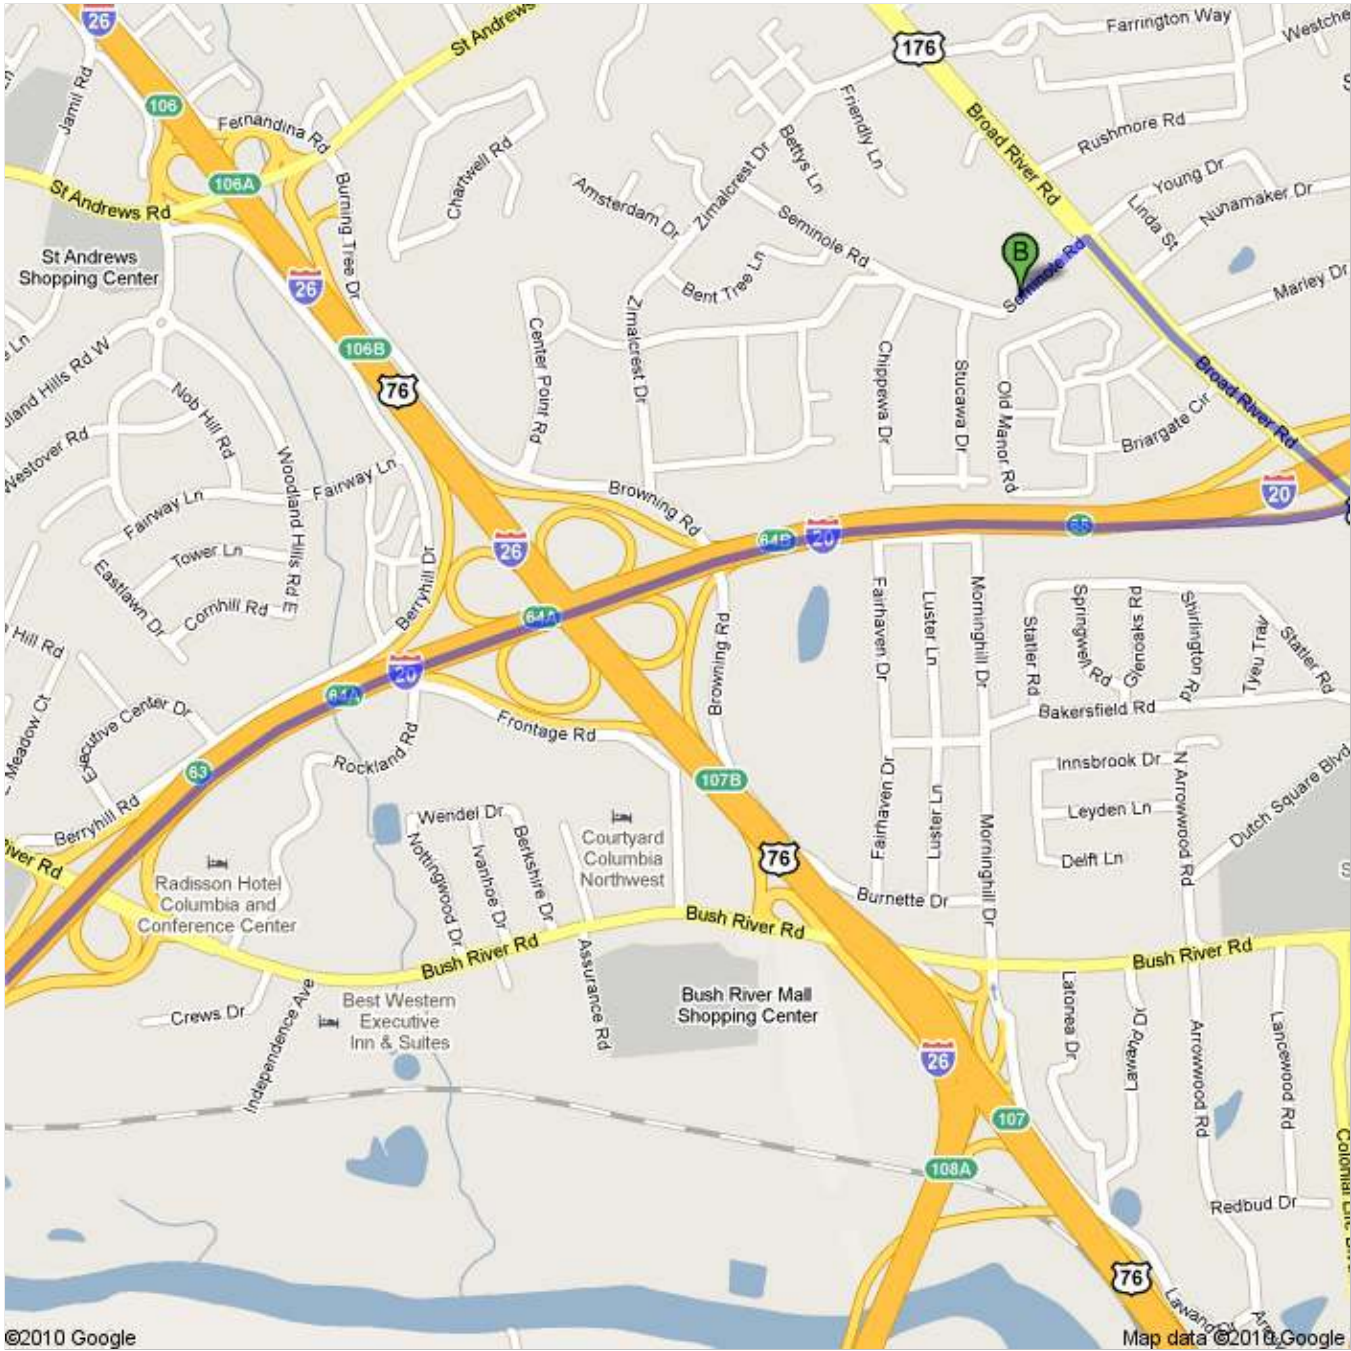

**Directions to St Andrews Evangelical Church**

2609 Seminole Road, Columbia, SC 29210-6581 - (803) 798-4307

**2.6 mi** – about **5 mins**

W Columbia/Lexington to SAEC.

I-20 E

1. Head **northeast** on **I-20 E**  
About 2 mins

go 1.7 mi  
total 1.7 mi

2. Take exit **65** for **US-176/Broad River Rd**

go 0.4 mi  
total 2.0 mi

3. Turn **left** at **Broad River Rd**  
About 2 mins

go 0.5 mi  
total 2.5 mi

4. Turn **left** at **Seminole Rd**  
Destination will be on the left  
About 1 min

go 0.1 mi  
total 2.6 mi

**St Andrews Evangelical Church**

2609 Seminole Road, Columbia, SC 29210-6581 - (803) 798-4307

These directions are for planning purposes only. You may find that construction projects, traffic, weather, or other events may cause conditions to differ from the map results, and you should plan your route accordingly. You must obey all signs or notices regarding your route.