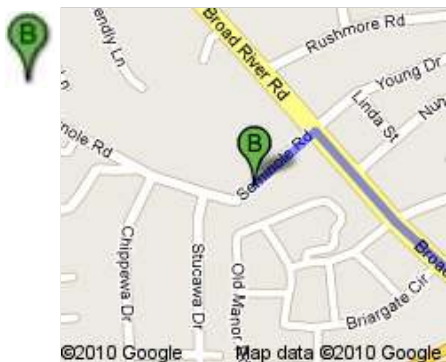

Directions to St Andrews Evangelical Church

2609 Seminole Road, Columbia, SC 29210-6581 - (803) 798-4307

1.8 mi – about **3 mins**

Northeast to SAEC.

I-20 W

1. Head **southwest** on **I-20 W**
About 1 min

go 1.0 mi
total 1.0 mi

2. Take exit **65** for **US-176/Broad River Rd**

go 0.3 mi
total 1.3 mi

3. Turn **right** at **Broad River Rd/US-176 W**

go 0.4 mi
total 1.7 mi

4. Turn **left** at **Seminole Rd**
Destination will be on the left
About 1 min

go 0.1 mi
total 1.8 mi

St Andrews Evangelical Church

2609 Seminole Road, Columbia, SC 29210-6581 - (803) 798-4307

These directions are for planning purposes only. You may find that construction projects, traffic, weather, or other events may cause conditions to differ from the map results, and you should plan your route accordingly. You must obey all signs or notices regarding your route.