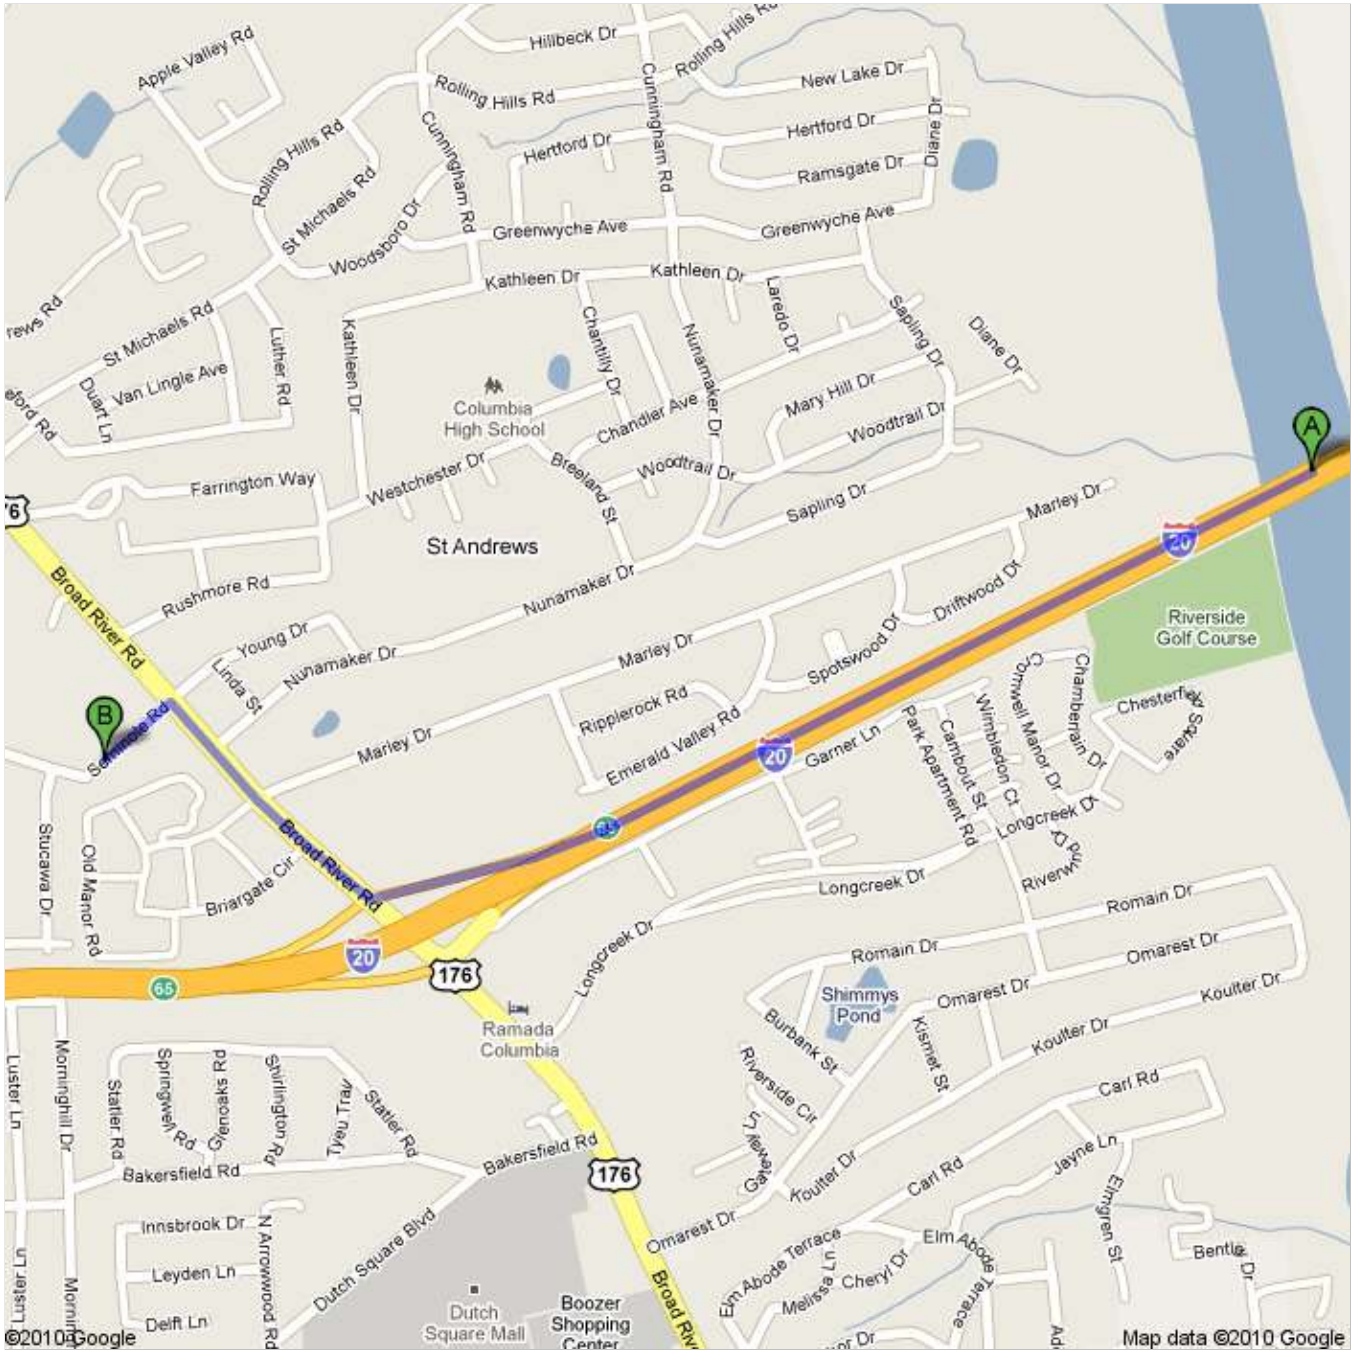

Directions to St Andrews Evangelical Church

2609 Seminole Road, Columbia, SC 29210-6581 - (803) 798-4307

1.8 mi – about **3 mins**

Northeast to SAEC.

I-20 W

1. Head **southwest** on **I-20 W**
About 1 min

go 1.0 mi
total 1.0 mi

2. Take exit **65** for **US-176/Broad River Rd**

go 0.3 mi
total 1.3 mi

3. Turn **right** at **Broad River Rd/US-176 W**

go 0.4 mi
total 1.7 mi

4. Turn **left** at **Seminole Rd**
Destination will be on the left
About 1 min

go 0.1 mi
total 1.8 mi

St Andrews Evangelical Church

2609 Seminole Road, Columbia, SC 29210-6581 - (803) 798-4307

These directions are for planning purposes only. You may find that construction projects, traffic, weather, or other events may cause conditions to differ from the map results, and you should plan your route accordingly. You must obey all signs or notices regarding your route.

Map data ©2010 Google

Directions weren't right? Please find your route on maps.google.com and click "Report a problem" at the bottom left.