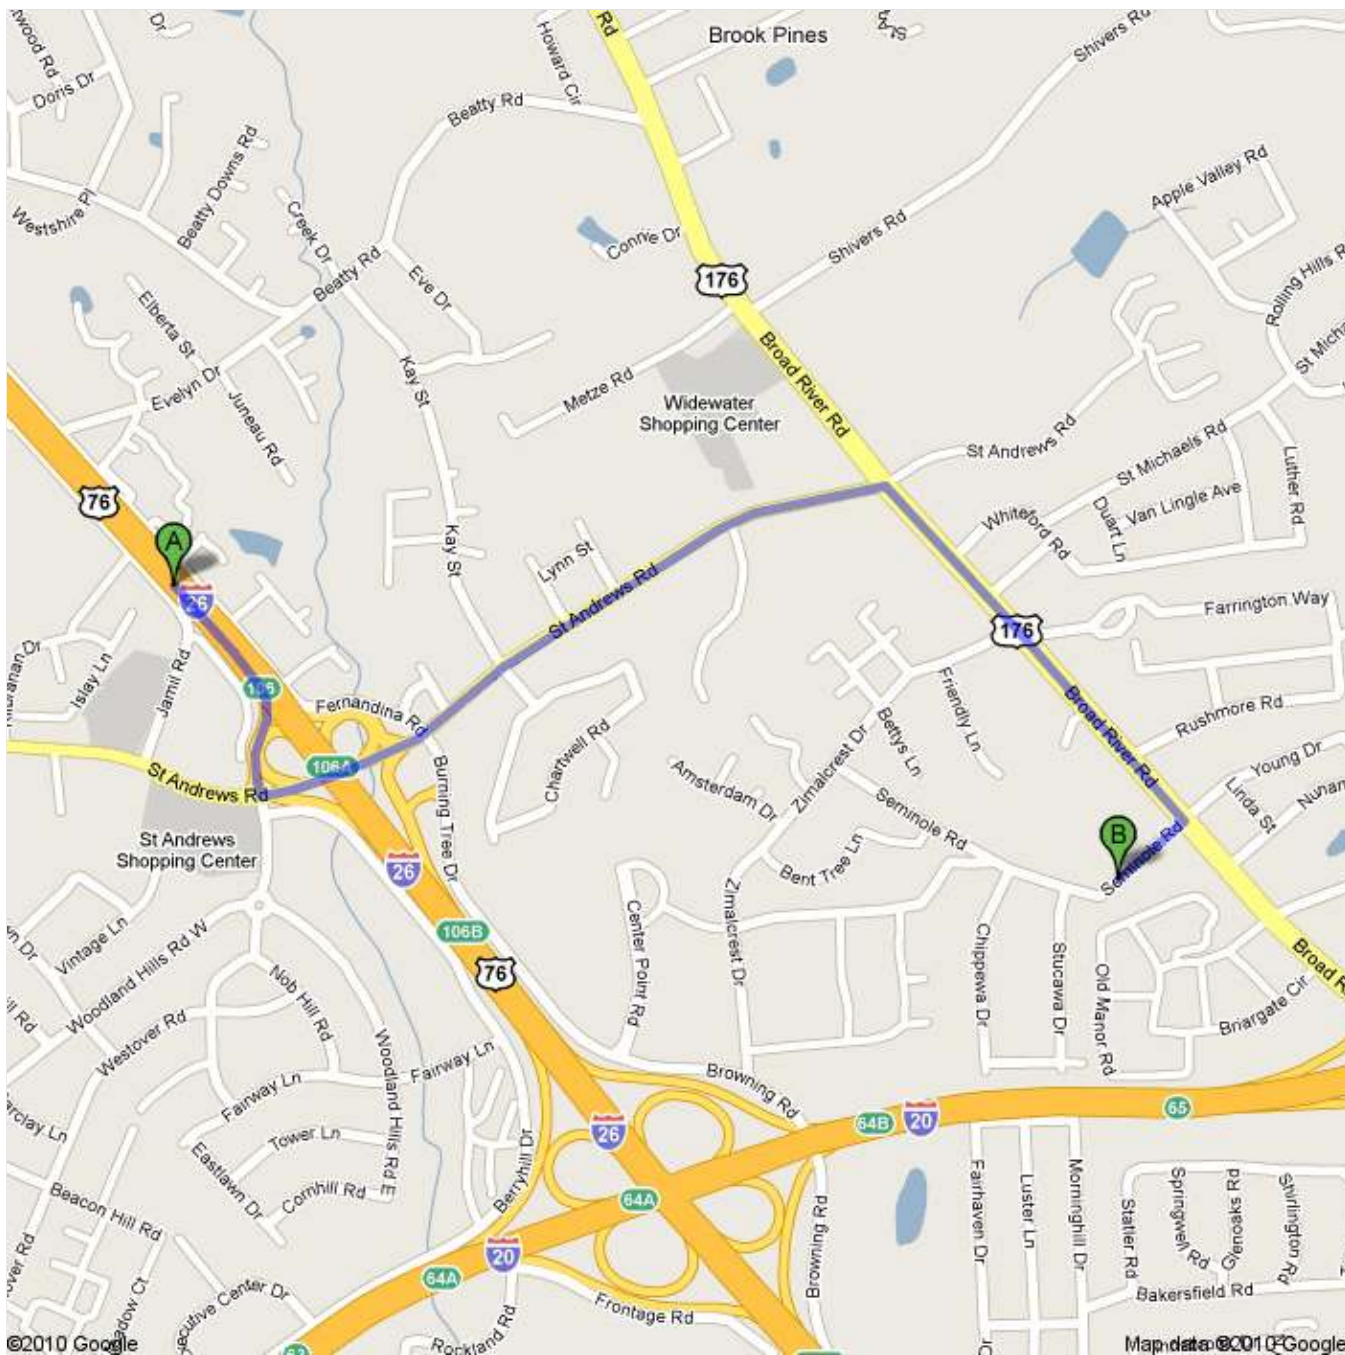

Directions to St Andrews Evangelical Church

2609 Seminole Road, Columbia, SC 29210-6581 - (803) 798-4307

1.9 mi – about **4 mins**

Directions from Irmo to SAEC.

I-26 E

 1. Head **southeast** on **I-26 E** toward **Exit 106**

go 0.2 mi
total 0.2 mi

 2. Take exit **106** for **St Andrews Rd**

go 0.1 mi
total 0.3 mi

 3. Turn **left** at **St Andrews Rd**
About 2 mins

go 0.9 mi
total 1.2 mi

 4. Turn **right** at **Broad River Rd**
About 1 min

go 0.6 mi
total 1.8 mi

➔ 5. Turn **right** at **Seminole Rd**
Destination will be on the left

go 0.1 mi
total 1.9 mi

St Andrews Evangelical Church
2609 Seminole Road, Columbia, SC 29210-6581 - (803) 798-4307

These directions are for planning purposes only. You may find that construction projects, traffic, weather, or other events may cause conditions to differ from the map results, and you should plan your route accordingly. You must obey all signs or notices regarding your route.