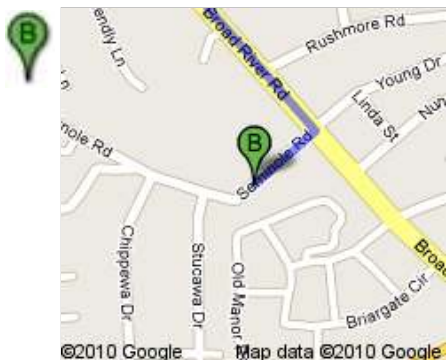

Directions to St Andrews Evangelical Church

2609 Seminole Road, Columbia, SC 29210-6581 - (803) 798-4307

1.9 mi – about **4 mins**

Directions from Irmo to SAEC.

I-26 E

 1. Head **southeast** on **I-26 E** toward **Exit 106**

go 0.2 mi
total 0.2 mi

 2. Take exit **106** for **St Andrews Rd**

go 0.1 mi
total 0.3 mi

 3. Turn **left** at **St Andrews Rd**
About 2 mins

go 0.9 mi
total 1.2 mi

 4. Turn **right** at **Broad River Rd**
About 1 min

go 0.6 mi
total 1.8 mi

➔ 5. Turn **right** at **Seminole Rd**
Destination will be on the left

go 0.1 mi
total 1.9 mi

St Andrews Evangelical Church
2609 Seminole Road, Columbia, SC 29210-6581 - (803) 798-4307