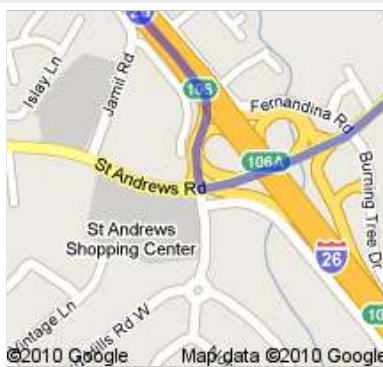

Directions to St Andrews Evangelical Church

2609 Seminole Road, Columbia, SC 29210-6581 - (803) 798-4307

1.9 mi – about **4 mins**

Directions from Irmo to SAEC.

I-26 E

 1. Head **southeast** on **I-26 E** toward **Exit 106**

go 0.2 mi
total 0.2 mi

 2. Take exit **106** for **St Andrews Rd**

go 0.1 mi
total 0.3 mi

 3. Turn **left** at **St Andrews Rd**
About 2 mins

go 0.9 mi
total 1.2 mi

 4. Turn **right** at **Broad River Rd**
About 1 min

go 0.6 mi
total 1.8 mi

➔ 5. Turn **right** at **Seminole Rd**
Destination will be on the left

go 0.1 mi
total 1.9 mi

St Andrews Evangelical Church
2609 Seminole Road, Columbia, SC 29210-6581 - (803) 798-4307