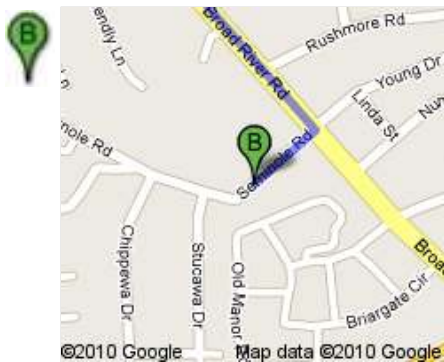

### Directions to St Andrews Evangelical Church

2609 Seminole Road, Columbia, SC 29210-6581 - (803) 798-4307

**6.5 mi** – about **7 mins**

Downtown to SAEC.

US-176 E/US-21 S/US-321 S/US-76 W

1. Head **west** on **US-76 W**

5. Take exit **106B** for **St Andrews Rd E**

go 0.3 mi  
total 5.1 mi

6. Turn **right** at **St Andrews Rd**  
About 1 min

go 0.7 mi  
total 5.8 mi

7. Turn **right** at **Broad River Rd**  
About 1 min

go 0.6 mi  
total 6.3 mi

8. Turn **right** at **Seminole Rd**  
Destination will be on the left

go 0.1 mi  
total 6.5 mi

St Andrews Evangelical Church

2609 Seminole Road, Columbia, SC 29210-6581 - (803) 798-4307

---

These directions are for planning purposes only. You may find that construction projects, traffic, weather, or other events may cause conditions to differ from the map results, and you should plan your route accordingly. You must obey all signs or notices regarding your route.