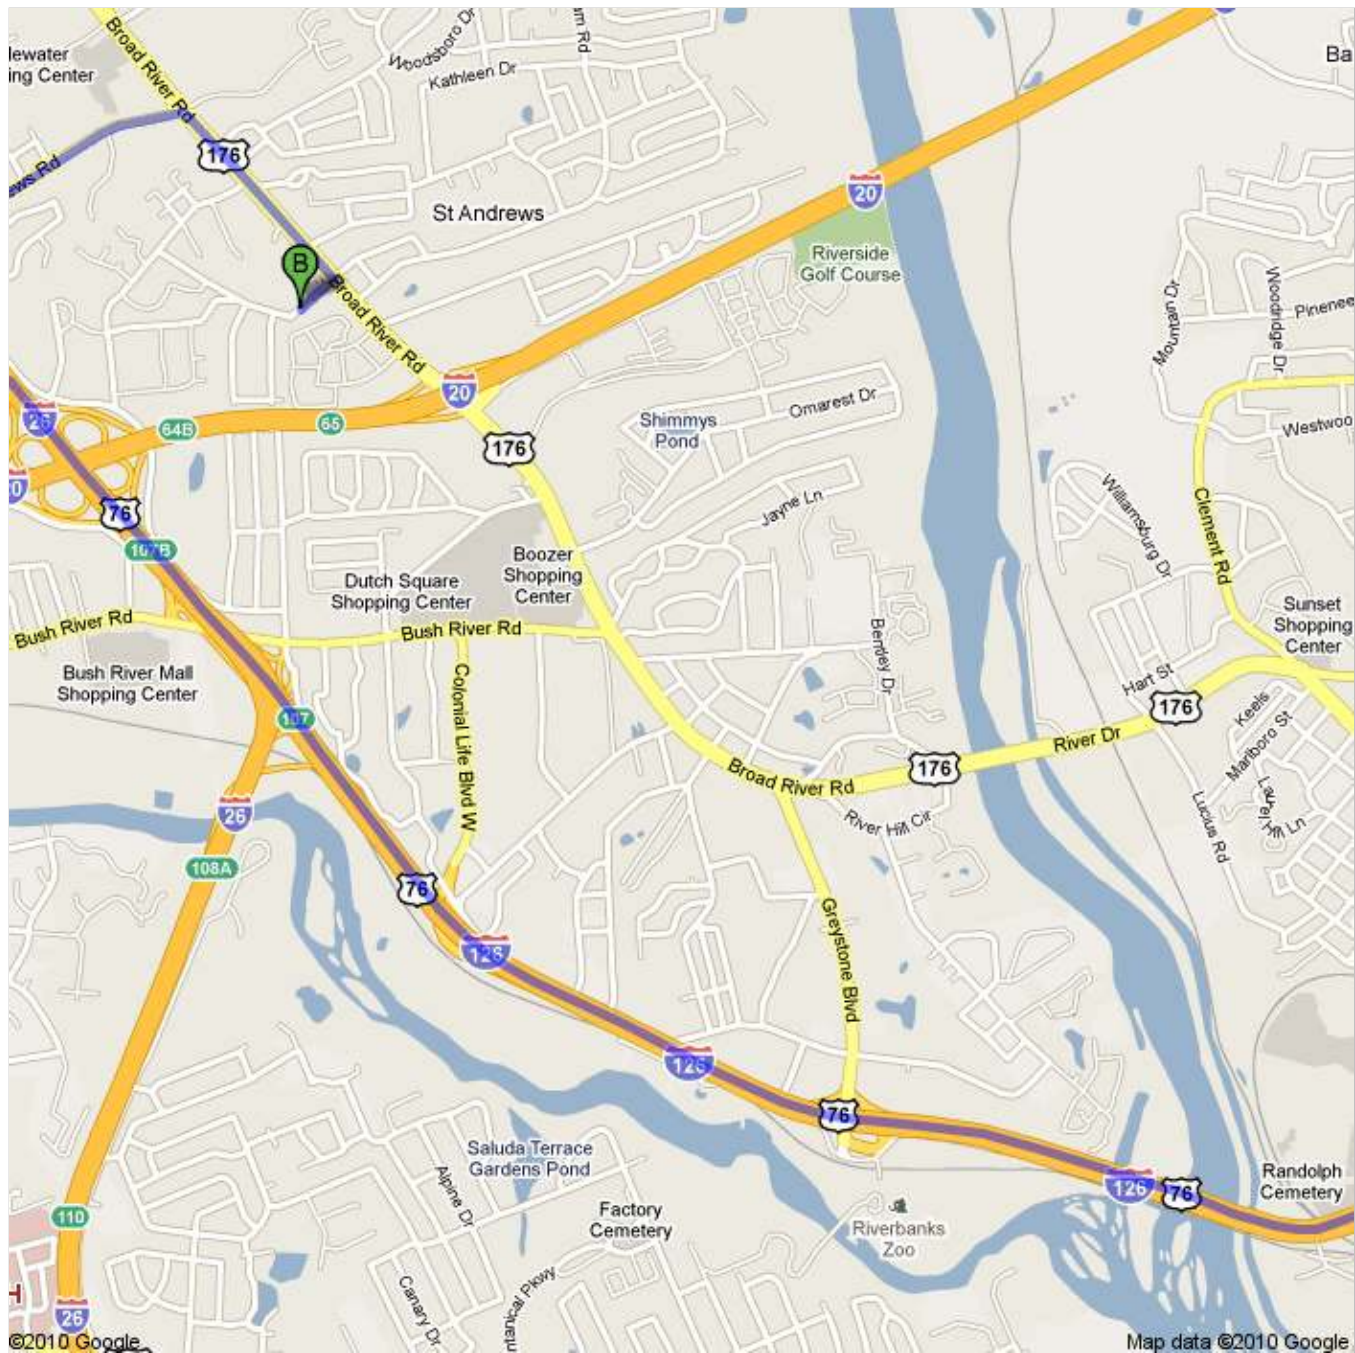

### Directions to St Andrews Evangelical Church

2609 Seminole Road, Columbia, SC 29210-6581 - (803) 798-4307

**6.5 mi** – about **7 mins**

Downtown to SAEC.

US-176 E/US-21 S/US-321 S/US-76 W

1. Head **west** on **US-76 W**

go 0.3 mi  
total 0.3 mi

2. Continue onto **I-126 W**  
About 2 mins

go 2.7 mi  
total 3.0 mi

3. Continue onto **US-76 W**  
About 1 min

go 0.8 mi  
total 3.9 mi

4. Merge onto **I-26 W**  
About 1 min

go 0.9 mi  
total 4.8 mi

5. Take exit **106B** for **St Andrews Rd E**

go 0.3 mi  
total 5.1 mi

6. Turn **right** at **St Andrews Rd**  
About 1 min

go 0.7 mi  
total 5.8 mi

7. Turn **right** at **Broad River Rd**  
About 1 min

go 0.6 mi  
total 6.3 mi

8. Turn **right** at **Seminole Rd**  
Destination will be on the left

go 0.1 mi  
total 6.5 mi

St Andrews Evangelical Church

2609 Seminole Road, Columbia, SC 29210-6581 - (803) 798-4307

---

These directions are for planning purposes only. You may find that construction projects, traffic, weather, or other events may cause conditions to differ from the map results, and you should plan your route accordingly. You must obey all signs or notices regarding your route.