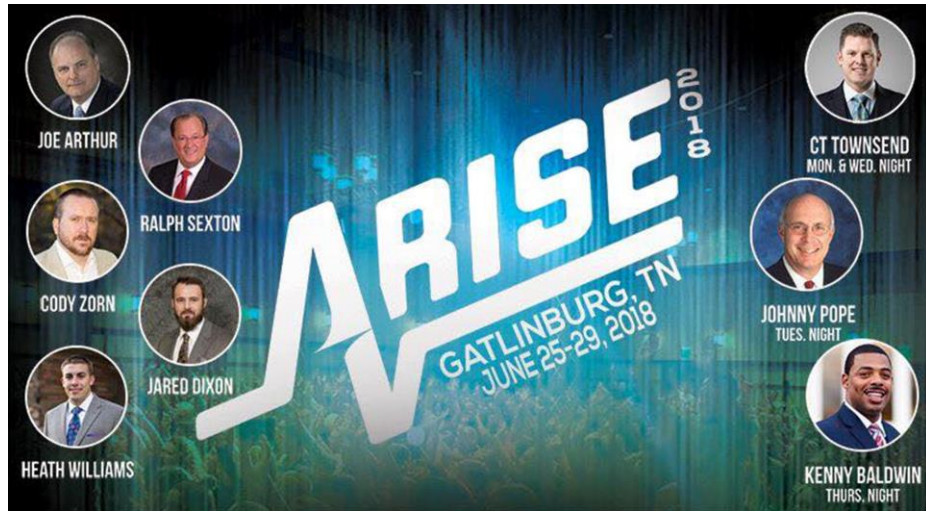

Welcome to Southwest Baptist Church

*Pointing people to Jesus!*

Sunday, April 22, 2018

**Ladies Tea at Clementine's  
Saturday, April 28 at 12 noon**

Cost of \$10 includes your choice of sandwich and soup, beverage and citrus torte dessert. **Sign up in the lobby by today!**

**Family Picture Day – Sunday, April 29<sup>th</sup>**

Gather your family & come to the morning service on April 29<sup>th</sup>! We'll have a backdrop & photographer here to have special family pictures taken!

**Youth Conference this summer!**

For teens and college age young adults. We'll leave early on Monday morning, June 25 and return Friday evening, June 29. See Pastor or Sarah Davis for info and to sign up by today!