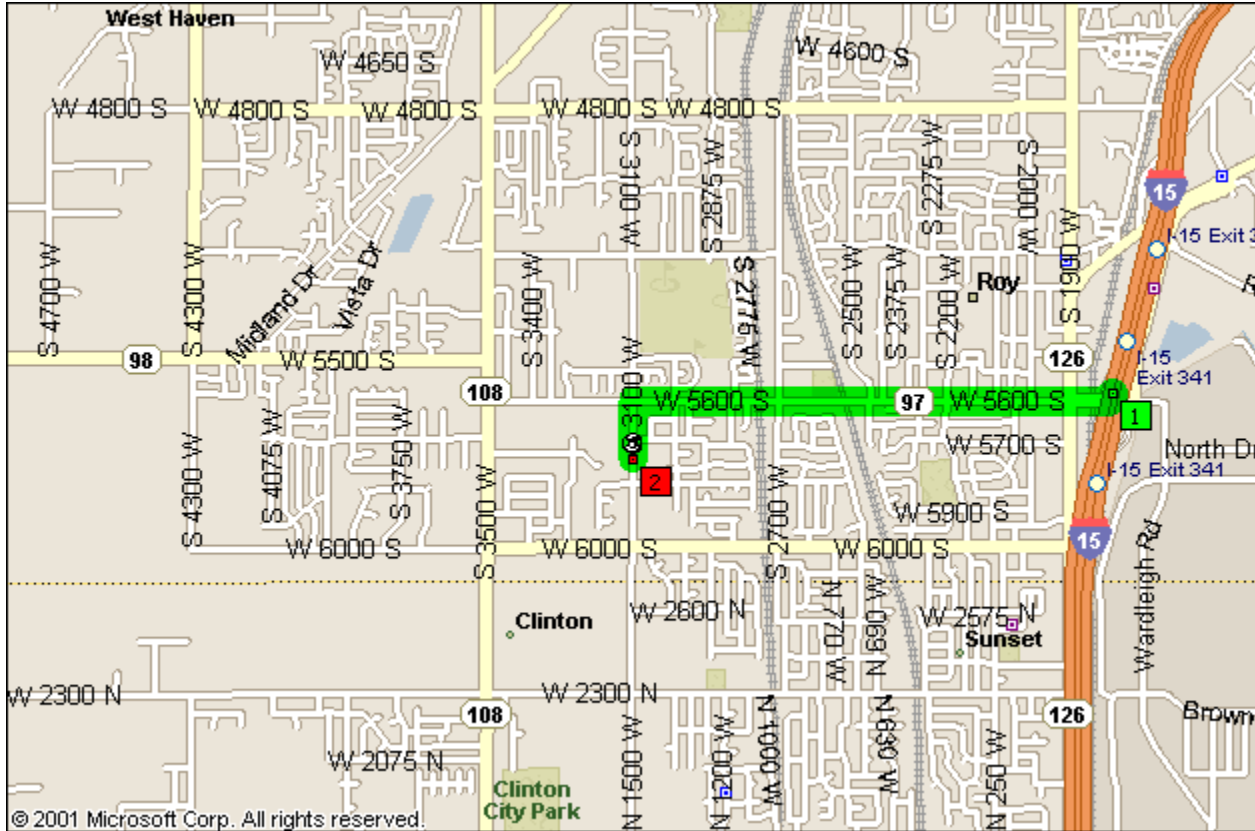

**From I-15 to
Roy Bible Church
5757 S 3100 W, Roy, UT 84067**

From: I-15, Roy, UT 84067 **To:**

Roy Bible Church

5757 S 3100 W, Roy, UT 84067

Driving Distance: 1.9 miles **Time:** 6 minutes

Time	Distance	Instruction
9:00 AM	0.0	1 Depart I-15, Roy, UT 84067 on Local road(s) (South) for 43 yds
9:00 AM	0.1	Turn RIGHT (West) onto SR-97 [W 5600 S] for 1.6 mi
9:05 AM	1.7	Turn LEFT (South) onto S 3100 W [S 31st W] for 0.2 mi
9:06 AM	1.9	2 Arrive 5757 S 3100 W, Roy, UT 84067 [5757 S 3100 W, Roy, UT 84067]