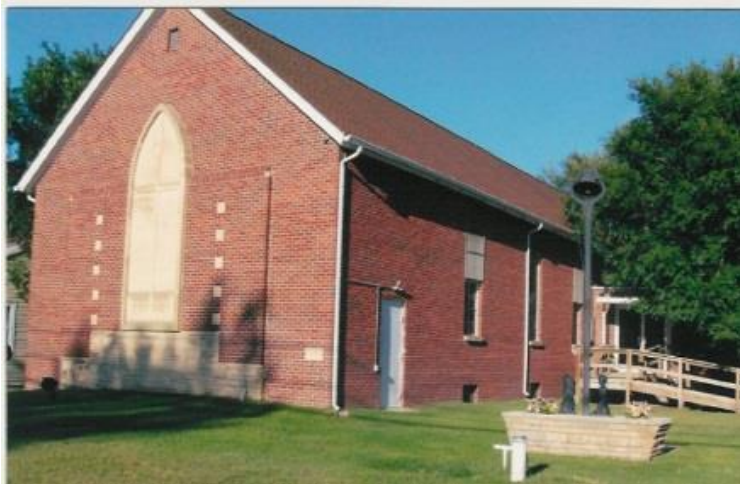

Wichita, KS

Bethel Presbyterian Church

Pastor, Moderator-Jay Ayers

Jayers55@gmail.com

Clerk – Chris Atchison

4358 N. Arkansas

Wichita

67204

316-838-7440

Sunday School 9:45

Worship 10:45

Driving Directions:

Take Highway I-135 to 53rd Street North. Travel west on 53rd to Arkansas. Turn south on Arkansas. The church is on the N.E. corner of Arkansas and Long Lane.