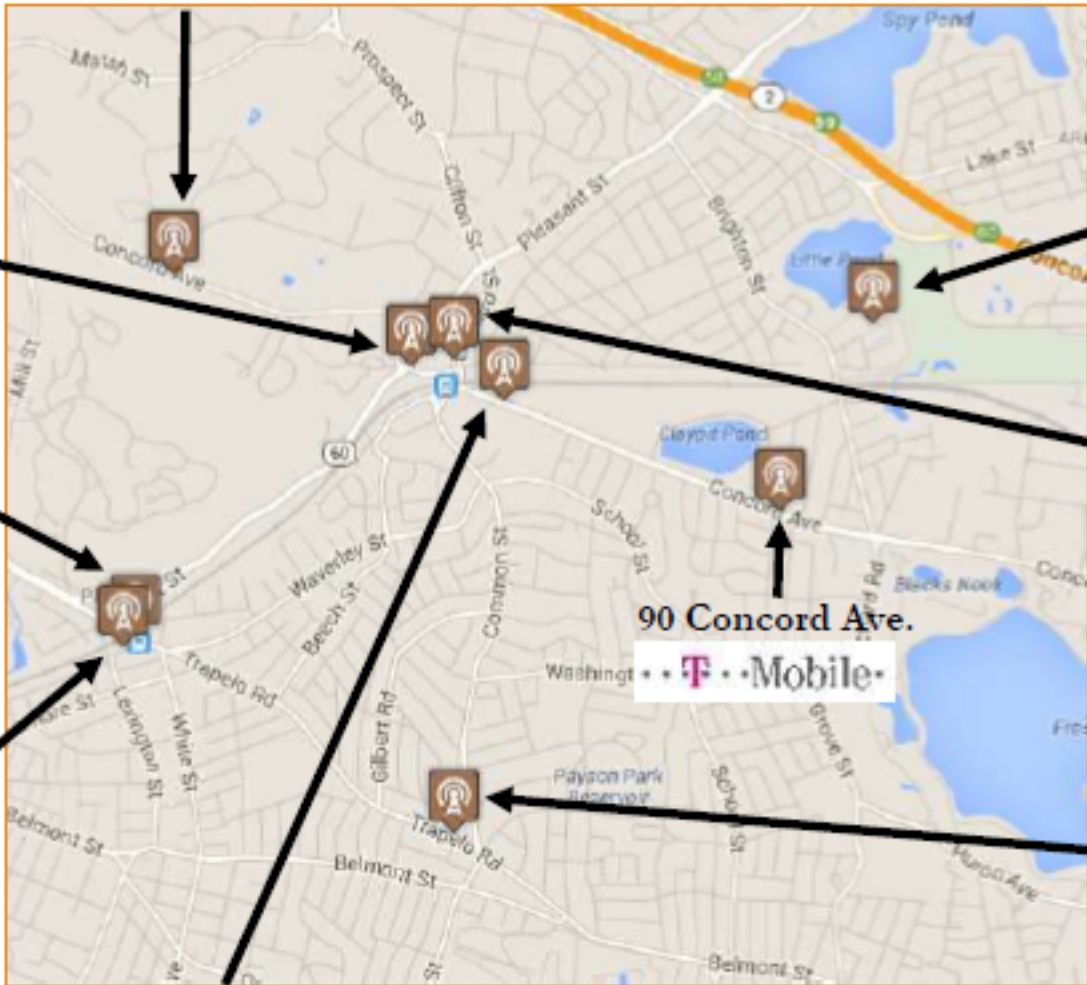

Cell Antennas in Belmont

460 Concord Ave.
(Police Station)

..T..Mobile

12 Church St.
(Corbett Bldg.)

..T..Mobile

verizon wireless

30 Church St.
(Watertown Savings)

..T..Mobile

Sprint

780 Concord Ave.
(McLean Open Space)

Sprint ..T..Mobile verizon wireless

90 Concord Ave.
..T..Mobile

380 Concord Ave.
(First Armenian Church)

at&t

51 Hill Rd.
(Hill Estates)

..T..Mobile

2 Leonard St.
(Belmont Savings)

..T..Mobile

125 Trapelo Rd
(Belmont Manor)

at&t

Sprint

..T..Mobile

verizon wireless