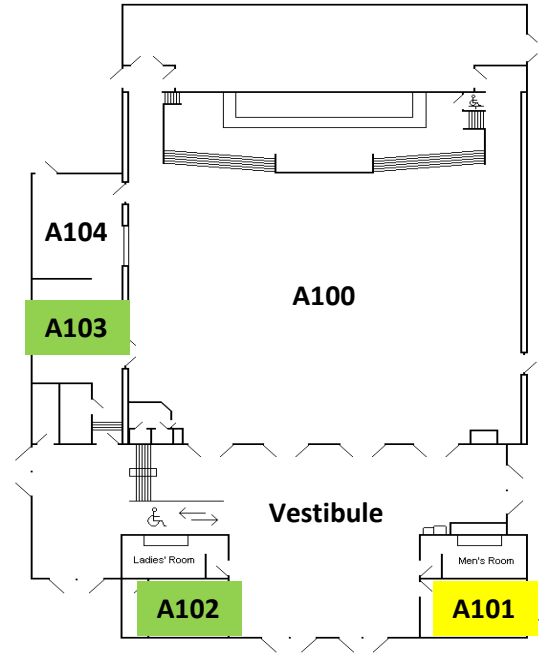

**Building - A**  
Sanctuary  
Nursery

**Building - B**  
Chapel & Sunday School

Building B - Lower Floor

Building B - Upper Floor

**Building - C**

Education Annex  
Floor Plan

**Building - D**

**Building - A**

- A100 Worship Center
- A101 Nursery 0-2.5 yrs
- A102 Ladies SS
- A103 Men's SS
- A104 Kitchen

**Building - B**

- B100 Chapel
- B101 Adult 3 SS
- B102 Library
- B103 College & Career
- B104 Children's Worship
- B105 Storage
- B106 Kitchen
- B107 Adult 4 SS
- B108 Storage
- B109 Church Office
- B110 Youth 9-12 SS