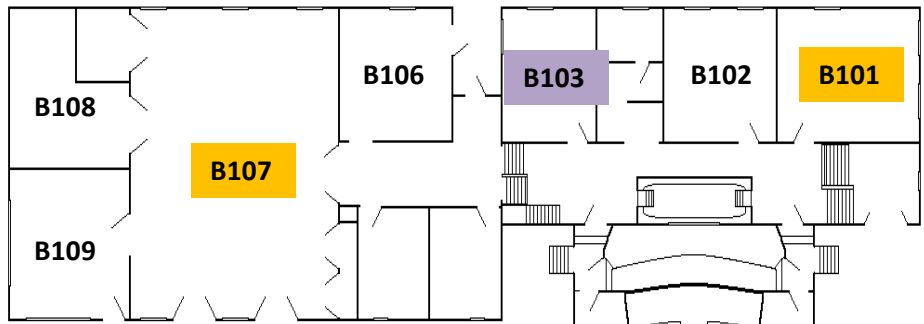

# COLOR KEY

Children & Nurseries	
Youth	
College & Career	
Adult Classes	
Senior Adult Classes	

Nursery 0-1 yrs.	A101	Tracy Benfield
Nursery 1-2.5 yrs.	A101	Tracy Benfield
Toddlers 2.5-4 yrs.	C103-C104	Anna Wooten
Children 4-5 yrs.	C101	Cindy Blaylock
Children Grades 1-3	C102	Peggy Lee
Youth Grades 4-5	C201	Denise Gardner
Youth Grades 6-8	C200	David Gardner
Youth Grades 9-12	B110	Josh Benfield
College & Career	B103	MJ McLamb
Adult 1	D100	Kenny Milton
Adult 2	M104	Nelson Pagans
Adult 3	B101	Bennie Pollock
Adult 4	B107	Chad Strickland
Senior Adult Ladies	A102	Agnes Austin
Senior Adult Men	A103	Danny Green
<b>CHILDREN'S WORSHIP</b>	<b>B104</b>	<b>Brandon Gaines</b>

**Building - A**  
Sanctuary  
Nursery

**Building - B**  
Chapel & Sunday School

Building B - Lower Floor

Building B - Upper Floor

**Building - C**

Education Annex  
Floor Plan

**Building - D**

**Building - A**