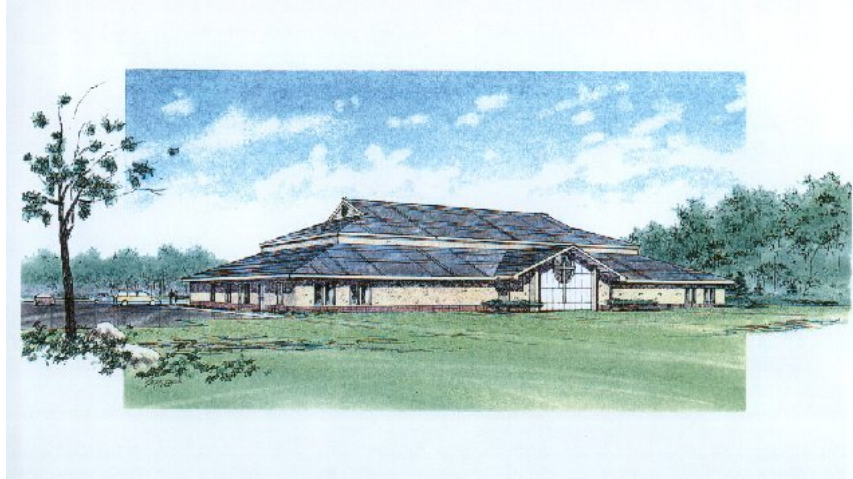

**Victory Temple
Muncie, IN**

Victory Temple is a 15,000 s.f. new church facility located on fourteen acres. Omega Church Consultants, Inc. provided complete architectural design and construction management services to this congregation.

The facility consists of a sanctuary seating 350, a gymnasium/fellowship hall which can also serve as overflow sanctuary seating. Surrounding the sanctuary and gym are offices, classrooms, restrooms, foyer with carport, kitchen and storage rooms. The site development involved creation of a retention pond, and extensive excavation of the land. The parking lot and carport are in the rear. This is a very versatile and cost efficient plan that is easily expandable.