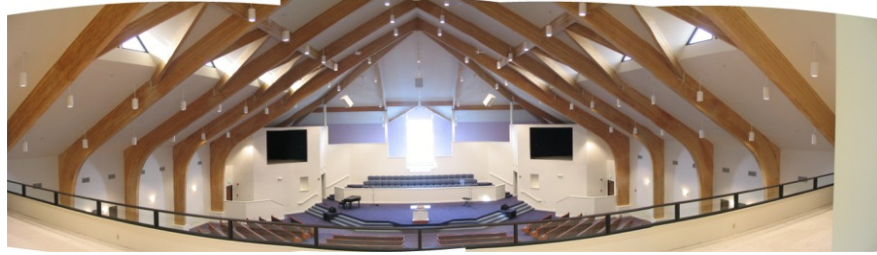

**Greater Northwest Baptist Church
Indianapolis, IN**

Omega provided complete construction management services for a new sanctuary addition to this established church in Indianapolis. The new sanctuary seats about 966 on the main floor and 210 in the balcony for a total capacity of about 1176. The project includes over 29,000 s.f. of floor area for worship, education, offices, library, conference rooms and kitchen.