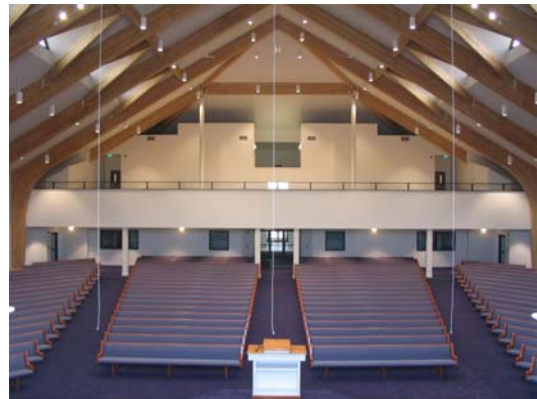

**Greater Northwest Baptist Church
Indianapolis, IN**

Omega provided complete construction management services for a new sanctuary addition to this established church in Indianapolis. The new sanctuary seats about 966 on the main floor and 210 in the balcony for a total capacity of about 1176. The project includes over 29,000 s.f. of floor area for worship, education, offices, library, conference rooms and kitchen.