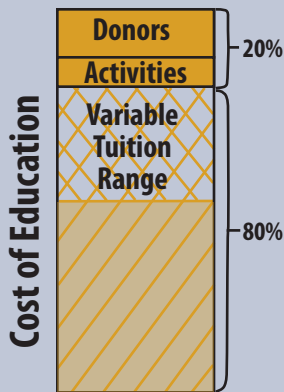

Moses Lake Christian Academy

Think you can't afford a quality Christian Education?
Think again! – Variable Tuition makes it possible.

COMMITMENT TO QUALITY CHRISTIAN EDUCATION

For over 40 years, Moses Lake Christian Academy has been committed to providing outstanding Christian education to families in the Grant County area. But this quality education has required a significant financial investment. We know that private education can be an expense that makes this quality education difficult for some families to access. At Moses Lake Christian Academy we are committed to granting access to as many families as possible.

NO ONE PAYS 100%

At Moses Lake Christian Academy, no student pays 100% of the cost of education. This is made possible due to our generous donors, income from renting our Event Center and supporting activities such as the Annual Auction and Crab Feed. Variable Tuition is designed to help provide access to high quality Christian education to more families in the Grant County area.

HOW VARIABLE TUITION WORKS

Variable Tuition will match your tuition base to your family's unique financial position. Rather than a one size fits all, tuition at Moses Lake Christian Academy is a range. Families interested in Variable Tuition simply submit a financial profile to a confidential third-party service online. Based on a recommendation to our administration, your variable tuition is confirmed. With Variable Tuition at Moses Lake Christian Academy, an excellent Christian education has never been more accessible.