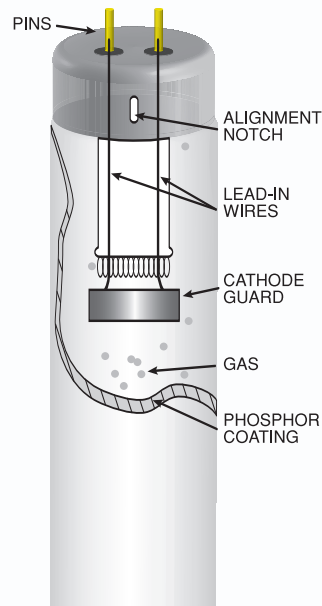

LOW MERCURY/ENVIRO-LUME™ T8 Linear Fluorescent

Superior
Life®

SUPERIOR LIFE® LAMP CONSTRUCTION

T8 LAMPS IMPROVE EFFICIENCY

Enjoy top lamp performance and energy efficiency with Superior Life® T8 fluorescent lamps. Built stronger to last longer, these lamps out-perform the competition, giving you the best overall value for a superior product.

Five wattage are available including 17W, 25W, 28W, 32W and 59W with color temperatures ranging from 3000K to 6500K.

SUPERIOR LIFE® T8 LAMPS

- **ADVANCED TECHNOLOGY AND EFFICIENCY**
save up to 40% on energy costs over T12 lamps.
- **HIGH COLOR RENDERING**
up to 91 CRI.
- **BRASS PINS**
for better contact with sockets.
- **METAL ENDS**
for increased durability.
- **STRONGER LEAD-IN WIRES**
- **EXTENDED LIFE PHOSPHORS**
scientifically blended to reduce color-shift and provide consistent light over the life of the lamp.
- **TRIPLE TUNGSTEN CATHODE**
heavy-duty, triple-wound to improve electrode emissions and coated with rare earth oxides to lengthen the cathode life.
- **CATHODE GUARD**
precision-engineered alloys retard end-blackening and improve lumen maintenance.