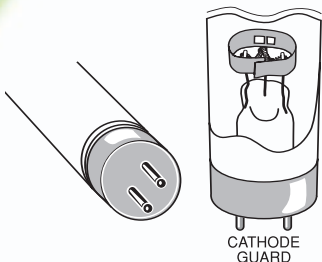

T8 LAMPS IMPROVE EFFICIENCY

Enjoy top lamp performance and energy efficiency with Superior Life® T8 fluorescent lamps. Built stronger to last longer, these lamps out-perform the competition, giving you the best overall value for a superior product.

Superior Life® linear fluorescents provide an economical as well as environmentally responsible alternative to standard T12 fluorescent lamps. T8 fluorescent lamps with electronic ballast have quickly become THE standard for new fixtures, as well as retrofits, in commercial buildings, schools and many industrial facilities.

Five wattage are available including 17W, 25W, 28W, 32W and 59W with color temperatures ranging from 3000K to 6500K.

SUPERIOR LIFE® T8 LAMPS

- **ADVANCED TECHNOLOGY AND EFFICIENCY**
  save up to 40% on energy costs over T12 lamps.
- **HIGH COLOR RENDERING**
  up to 91 CRI.
- **BRASS PINS**
  for better contact with sockets.
- **METAL ENDS**
  for increased durability.
- **STRONGER LEAD-IN WIRES**
- **EXTENDED LIFE PHOSPHORS**
  scientifically blended to reduce color-shift and provide consistent light over the life of the lamp.
- **TRIPLE TUNGSTEN CATHODE**
  heavy-duty, triple-wound to improve electrode emissions and coated with rare earth oxides to lengthen the cathode life.
- **CATHODE GUARD**
  precision-engineered alloys retard end-blackening and improve lumen maintenance.

LOW MERCURY ENVIRO-LUME™ CERTIFIED

ENVIRO-LUME™ All of our Superior Life® linear fluorescents are **LOW** certified to protect the environment and allow **MERCURY PRODUCT** for convenient domestic disposal.

ENVIRONMENTAL FEATURES:

- Passes EPA tests for substances that might dissolve into the ecosystem.
- 80% less mercury protects the environment from excess mercury in discarded lamps. Use a cleaner, low-mercury gas for a more crisp, clean light output APPROVED FOR DOMESTIC DISPOSAL.
- Saves money on lamp disposal costs and offers you more disposal options.
- Krypton/Argon Gas mixture for reduced energy consumption.
- No loss in performance – high efficiency offers the same color temperature as a standard fluorescent lamp.