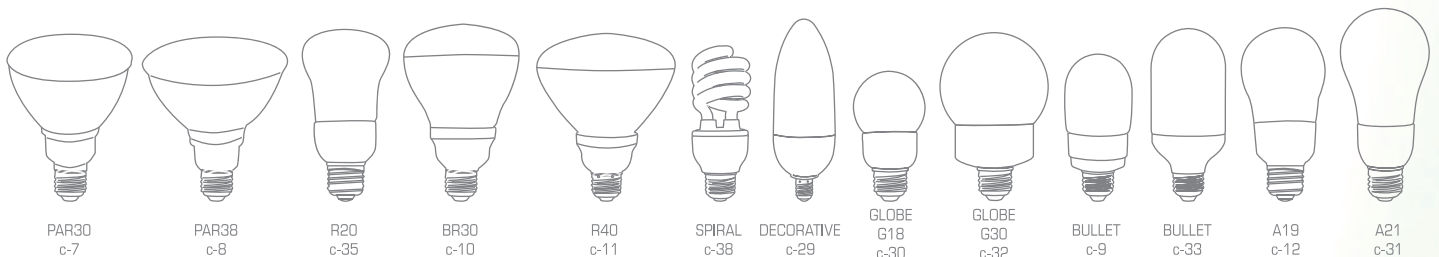

Dimmable

71680	14WSPIRAL/WARM TONE/DIMMABLE	14	2700K	4.13	900	>82	72	c-38	60
71686	23WSPIRAL/27K/DIMMABLE	24	2700K	4.75	1500	>82	60	c-38	75
81700	16WR30/27K/DIMMABLE	16	2700K	5.50	750	>82	12	c-10	75

PREMIUM QUALITY LIGHTING
1.800.323.8107 • FAX: 1.877.619.7053
www.pqlighting.com

©2012 PQL, Inc.