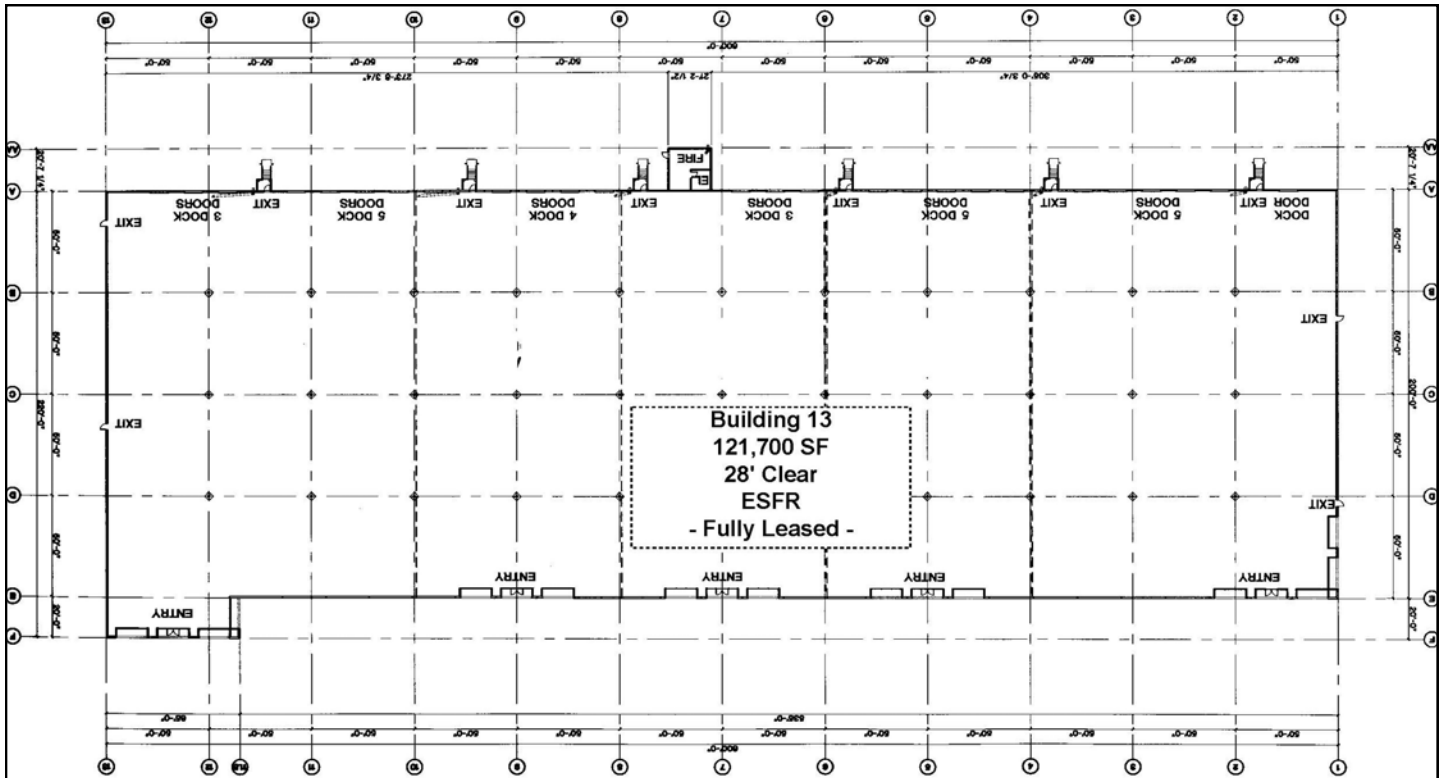

MERCANTILE CENTER
The Center of Business

Mercantile Distribution Building 13

3401 Quorum Drive • Fort Worth, Texas 76137

Building Size: 121,700 SF
Zoned: K-Heavy Ind.
Loading: Rear Dock-High
Sprinklered: ESFR
Office: BTS

3401 Quorum Drive • Fort Worth, Texas 76137

Built in 2007, Mercantile Distribution 13 is designed to be industrial space.

Mercantile Center, one of the area's premier and most prestigious business parks, is located within five minutes of downtown Fort Worth in North Central Texas – a strategic location within the Fort Worth/Dallas Metroplex.