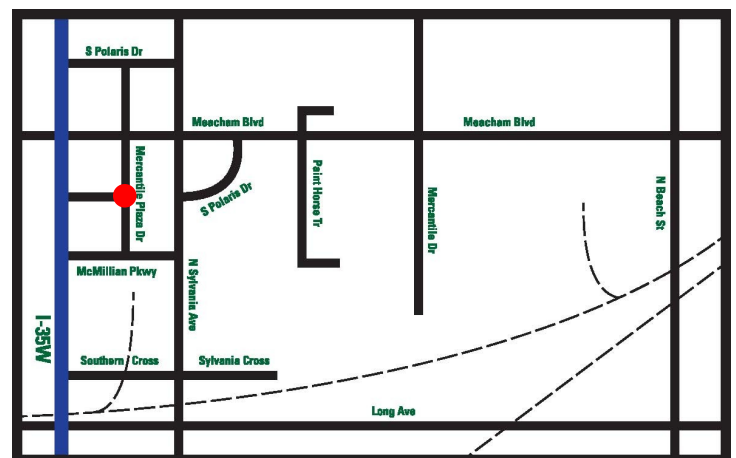

# MERCANTILE CENTER

*The Center of Business*

## Mercantile Plaza

4500 Mercantile Plaza Drive • Fort Worth, Texas 76137

- 103,938 SF Building
- Class "A" Office Building
- Built in 2000
- Signage Available
- Covered and Surface Parking

**817-831-2121**  
**Brian Randolph** - randolph@mercantilecenter.com  
**Andrew Ward** - andrew.ward@mercantilecenter.com