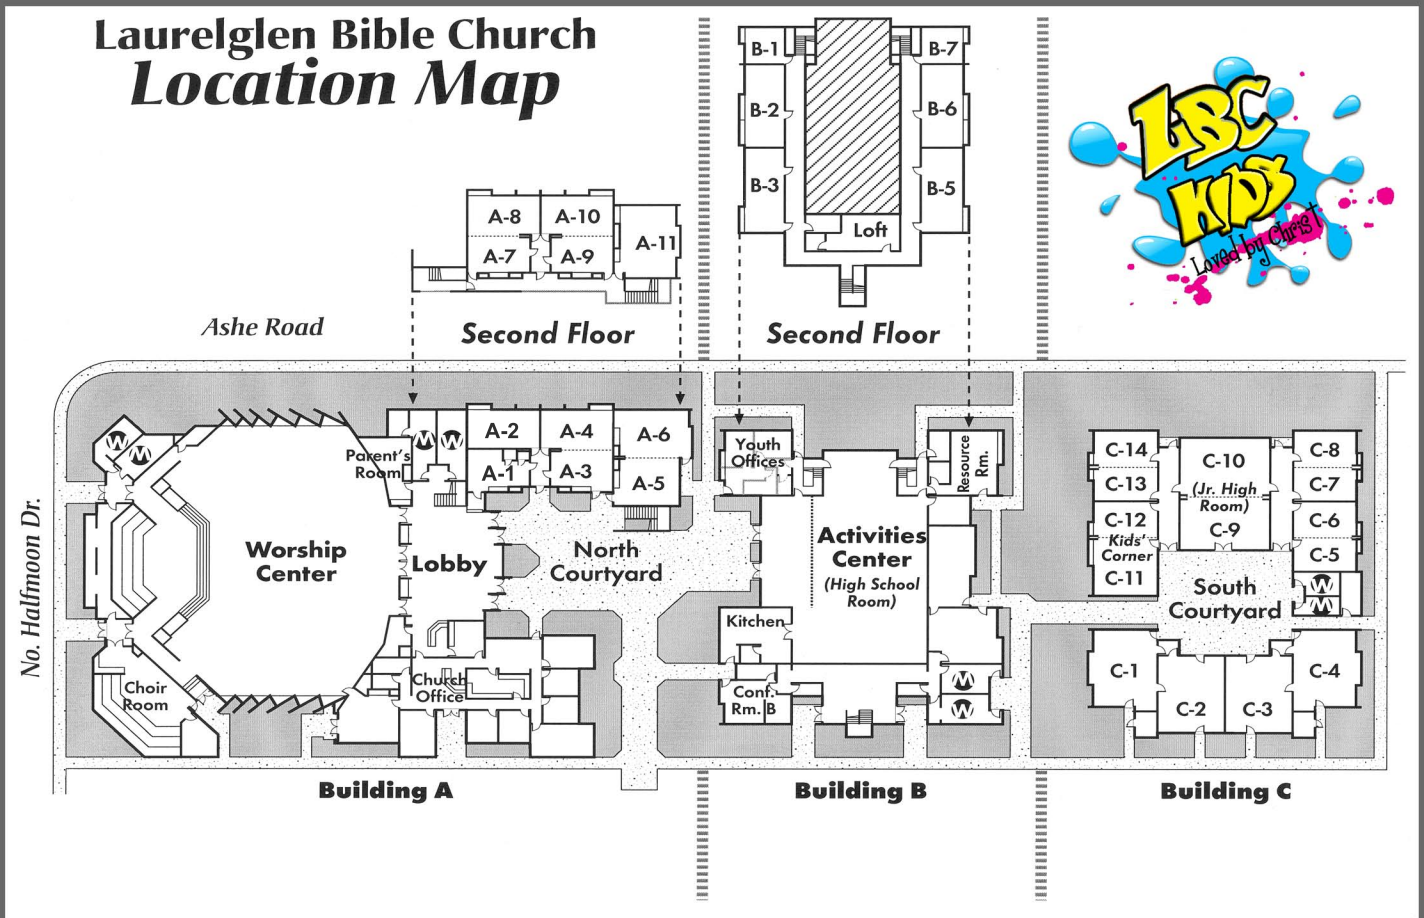

LAUREL GLEN

BIBLE CHURCH

LBC Kids Class Room Locations

Nursery

A-1: Purple Monkeys
Toddlers ages 15 - 24 months

A-2: White Lambs
Infants - 0 - 14 + Months

Early Childhood

C-1: Blue Hippos
2 years