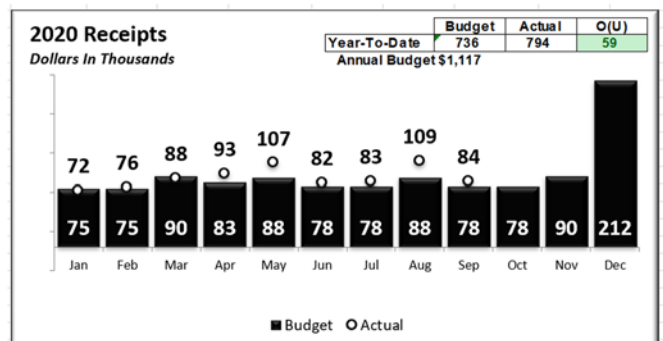

“RETURN SERVICE REQUESTED”

601.373.0294
Byram, MS 39272
6880 Siwell Rd.

November 2020

Sun	Mon	Tue	Wed	Thu	Fri	Sat
1 Women of Faith Fall Mission Sale	2	3 Election Day Go Vote!	4	5	6	7
8 Veteran's Day Parade	9	10	11 Veteran's Day	12	13	14
15 Christmas Shoebox Deadline Board of Stewards 4PM	16	17	18	19	20	21
22	23	24	25 Office Closed	26 Thanksgiving Day Office Closed	27 Office Closed	28
29	30					

In Memory of (September-October, 2020)

Memory of Nan Sibley, Barbara Driver
& Rosemary Anderson

By: Liz Pittman

Memory of Rosemary Anderson

By: Martha Stogner

Rosemary Anderson & L.D. King to 3M

By: Steve & Glynda Beard

Memory of Rosemary Anderson to the Memorial Wall

By: Lakeshore Church

Memory of Barbara Driver to the Memorial Wall

By: The Tuesday Ladies' Bible Study

Stewardship Report

Average Attendance for October 2020

Sunday AM Worship	245