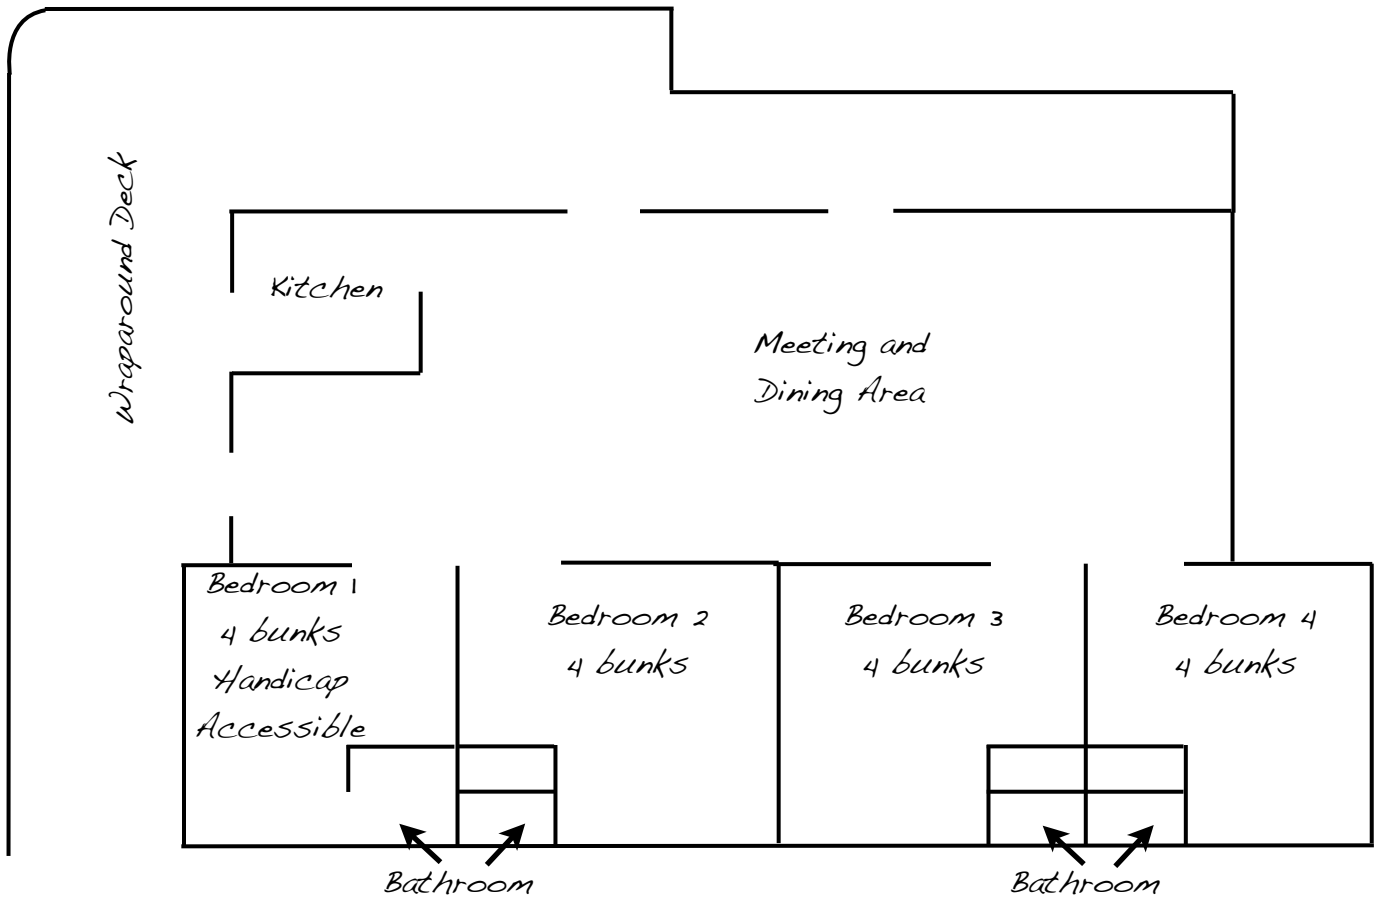

building layout

room	bed spaces
dorm 1	8
dorm 2	8
dorm 3	8
dorm 4	8

minimum capacity	maximum capacity	building rate per night
16	32	\$650

Duecker Lodge Amenities

- * 4 bedrooms (each sleep 8)
 - * Private shower and toilet in each bedroom
 - * Two sinks with mirrors in each bedroom
- * Fully-equipped Kitchen
 - * Two dishwashers
 - * Modern Appliances
- * Large Common Area with Gas Fireplace
- * Spacious Deck with Outdoor Seating
- * Gas Grill
- * Heating and Air-Conditioning
- * Handicap Accessible
- * 60" Flat Screen TV and wireless internet
- * Exposed timber design
- * Waterfront View of Lake Webster
- * Full linens provided for retreat guests