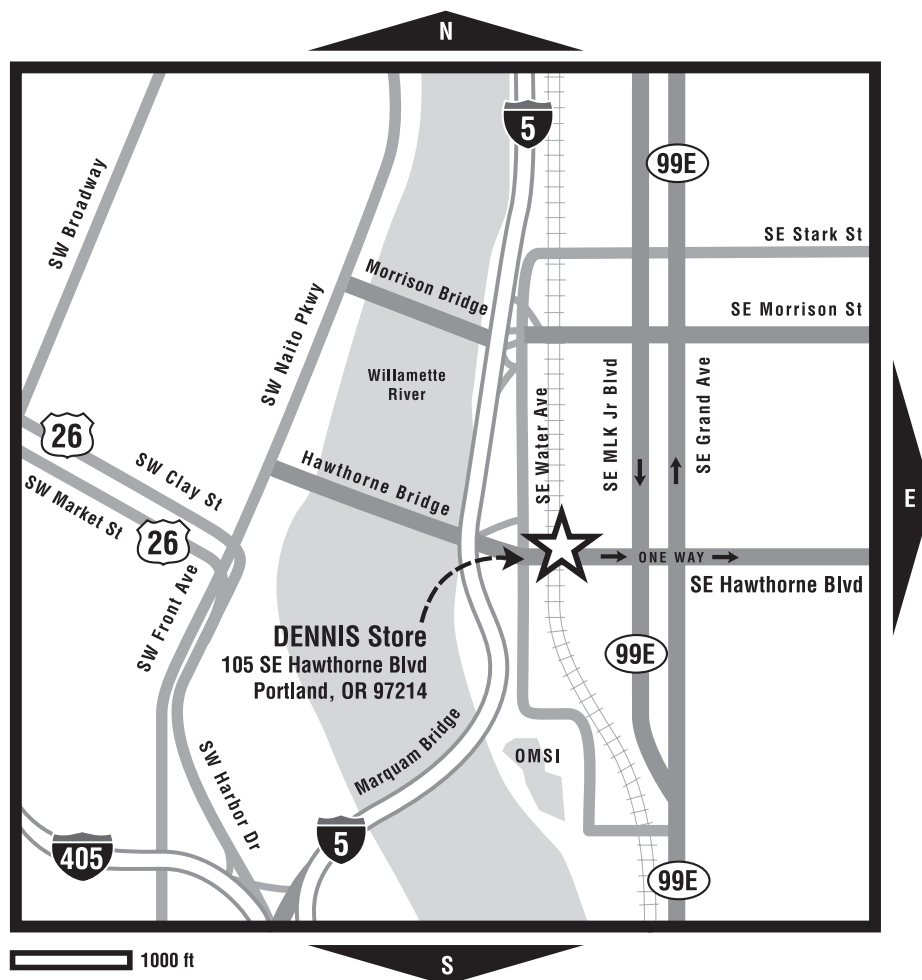

PORTLAND STORE

503.234.7431 · 800.544.7123

fax 503.542.3147

REGULAR STORE HOURS

Mon-Fri 10am – 5pm

Sat 10am – 2pm

Labor Day 10am – 2pm

EXTENDED SUMMER HOURS:

July 25-August 30

Mon-Fri 10am – 6pm

Sat 10am – 4pm

DENNIS stores are closed on major holidays and from Christmas to New Year's Day.

DIRECTIONS

DENNIS is located in SE Portland between the Willamette River and Martin Luther King Jr Blvd, under the Hawthorne Bridge and one block north of OMSI.

DENNIScrip, Gift Scrip & AFP Vouchers

- DENNIScrip is redeemable for merchandise at all DENNIS stores, on-campus sales and for online, phone and mail order purchases.
- Please note: only DENNIScrip with a barcode can be redeemed online or by phone.
- Maximum change given is $5.00 in stores and at on-campus sales. We cannot make change on mail order purchases.
- DENNIScrip is good forever!

DENNIS PROMOTIONS

All year long, DENNIS offers sales and specials for customers. Watch for changing promotions in your store and online!

To receive email notifications of our latest promotions & special offers, call National Customer Service 800.854.6951 or sign up online at www.dennisuniform.com.