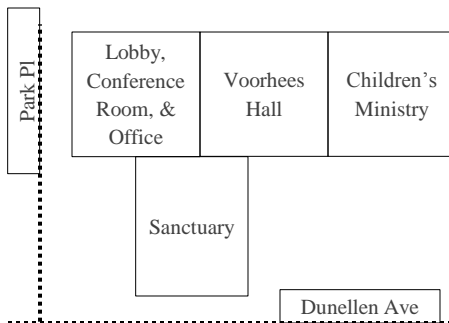

THINGS TO KNOW

Restrooms

Are located on either side of the *Sanctuary* (by the entrances in the back).

Refreshments

Are found in *Voorhees Hall* following the service. Please join us!

Prayer

A prayer team is available in the front of the *Sanctuary* to pray with you personally following the service. Written requests (placed in the offering) will be read during the service and posted on the church website.

Special Needs

Please see an usher for any special needs. Assisted listening devices are available on request.

Facilities Map